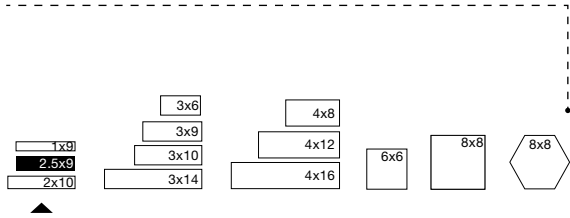

Available Sizes

Small Formats / Wall Tile