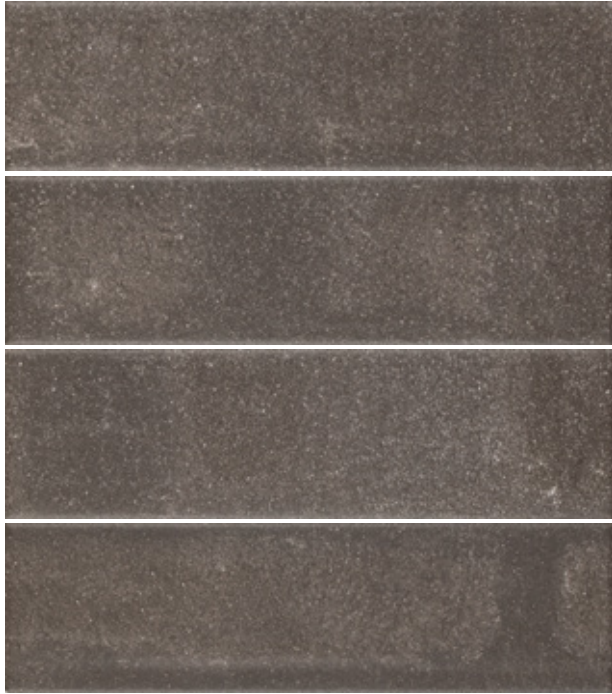

Latte 2.5x9 MATTE PRESSED