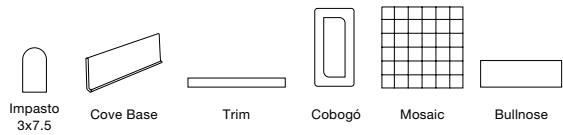

Chai 2.5x9 MATTE PRESSED

Latte 2.5x9 MATTE PRESSED

Espresso 2.5x9 MATTE PRESSED

Champagne 2.5x9 MATTE PRESSED

Mocha 2.5x9 MATTE PRESSED

Rum 2.5x9 MATTE PRESSED

Vertuo 2.5x9 MATTE PRESSED

Available Sizes

Small Formats / Wall Tile

Special Pieces

Large Format Wall Tile

Porcelain Tiles

Available Edges

Bordes Disponibles

RECTIFIED
RECTIFICADO

PRESSED
PRENSADO