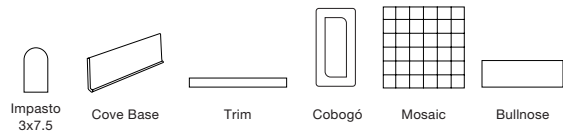

Metallo **Iron 04x16 MATTE PRESSED**

Metallo **Iron Deco 04x16 MATTE PRESSED**

Metallo **Pewter 04x16 MATTE PRESSED**

Metallo **Pewter Deco 04x16 MATTE PRESSED**

Metallo **Copper 04x16 MATTE PRESSED**

Metallo **Copper Deco 04x16 MATTE PRESSED**

Available Sizes

Small Formats / Wall Tile

Special Pieces

Large Format Wall Tile

Available Edges

RECTIFIED
RECTIFICADO

PRESSED
PRENSADO

Porcelain Tiles