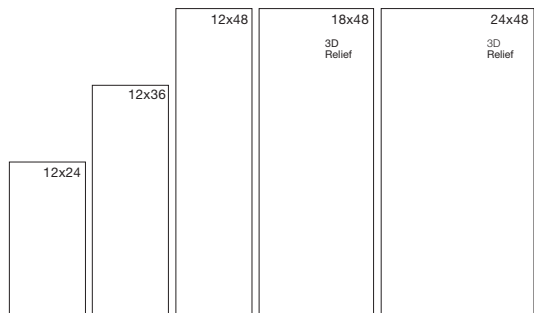

Available Sizes

Small Formats / Wall Tile

Special Pieces

Large Format Wall Tile

Available Edges

RECTIFIED
RECTIFICADO

PRESSED
PRENSADO

Porcelain Tiles