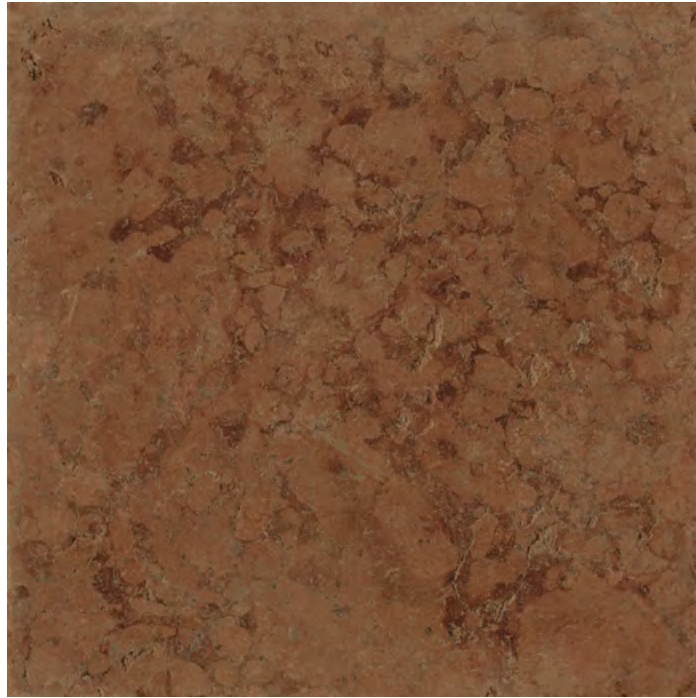

ROSSO VERONA

Rosso Verona is a typical Italian marble, renowned for its rich, reddish-brown tones, elegantly complemented by fine, subtle veining. Quarried in the Verona region of northern Italy, this marble has been revered since ancient times for its exceptional durability, timeless beauty, and unique color variation. Rosso Verona marble brings warmth, sophistication, and a sense of historical depth to any space. Its bold, yet refined hue, combined with its timeless allure, makes it a versatile choice for both interior and exterior applications, from flooring and wall cladding to countertops and architectural detailing.