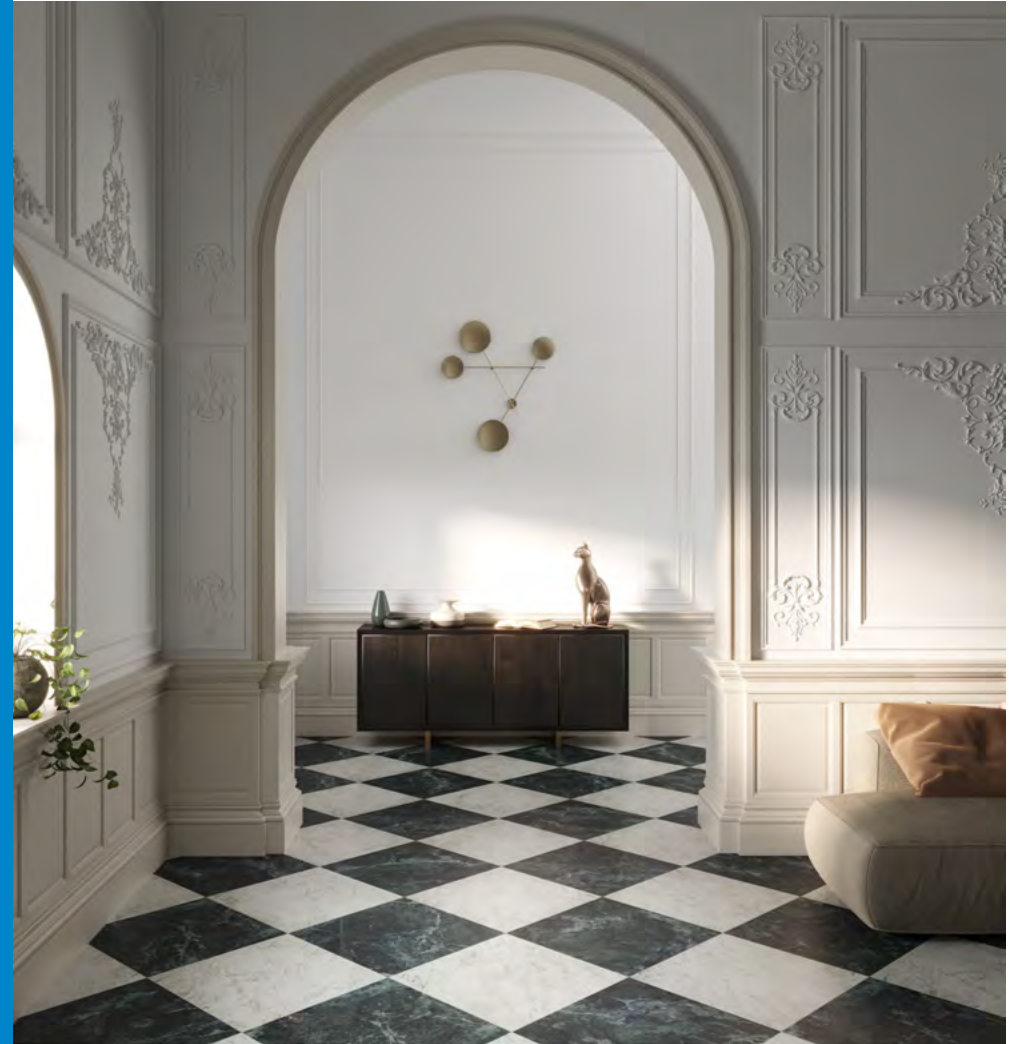

NERO MARQUINIA
 30x30 - 12"x12"
 7,5x7,5 - 3"x3"
BIANCONE
 7,5x30 - 3"x12"

NERO MARQUINIA
 30x30 - 12"x12"
CARRARA
 30x30 - 12"x12"
 7,5x30 - 3"x12"

VERDE ALPI

Verde Alpi is a stunning Italian marble, renowned for its deep, vibrant green hue, interwoven with delicate veining in white and light green. Quarried in the Aosta Valley, nestled in the northern Italian Alps, this marble exudes a luxurious and natural beauty that seamlessly complements both classical and contemporary architectural styles. Verde Alpi is the ideal choice for evoking a bold yet sophisticated ambiance. Its deep green hues and striking veining impart a sense of depth, elegance, and character to any space.