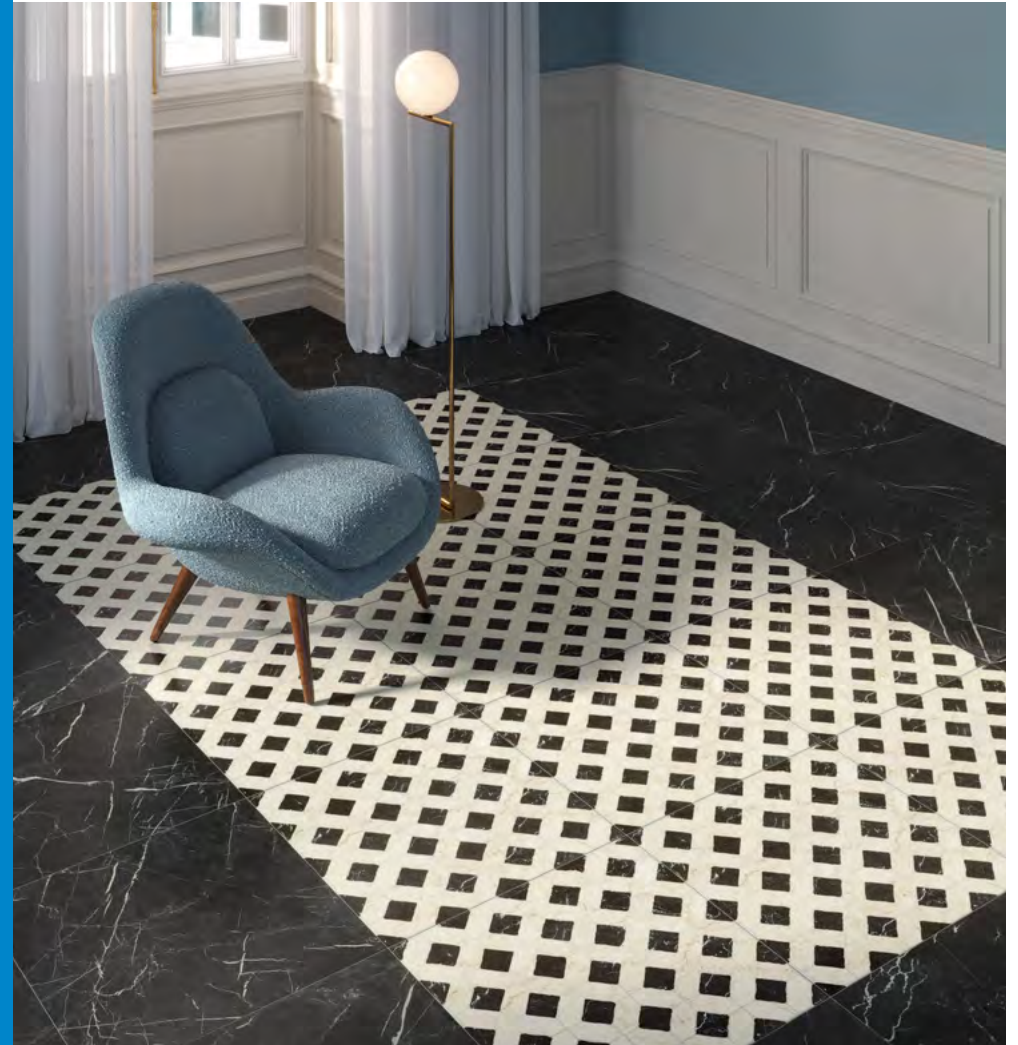

BOTTICINO
30x30 - 12"x12"
ROSSO VERONA
7,5x7,5 - 3"x3"

BARDIGLIO

Bardiglio is a quintessential Italian marble, renowned for its elegant dark gray or gray-blue hues, often accentuated by fine veining in lighter gray or white. Quarried in Tuscany, the same region as the famous Carrara marble, Bardiglio is admired for its sophisticated aesthetic, making it an ideal choice for both classic and contemporary architectural designs. With its rich gray tones and distinctive veining, Bardiglio marble adds depth and understated elegance to any space.

BARDIGLIO
30x30 - 12"x12"
10x60 - 4"x24"
BIANCONE
30x30 - 12"x12"

BARDIGLIO
60x60 - 24"x24"
30x60 - 12"x24"
10x60 - 4"x24"
CARRARA
10x60 - 4"x24"

BARDIGLIO
 60x60 - 24"x24"
 30x60 - 12"x24"
 10x60 - 4"x24"
CARRARA
 10x60 - 4"x24"

BARDIGLIO
 7,5x30 - 3"x12"
CARRARA
 7,5x30 - 3"x12"

NERO MARQUINIA

Nero Marquina is a prestigious black marble, quarried in the Basque Country of northern Spain. Despite its origins, it has become an integral part of Italian architectural tradition, widely associated with the high standards of Italian marble due to its prominent use in luxury interior design and architecture. Renowned for its deep black color, Nero Marquina is distinguished by striking white veining. The sharp contrast between the dark background and the vivid white streaks lends it a bold yet elegant appearance, embodying refined sophistication.