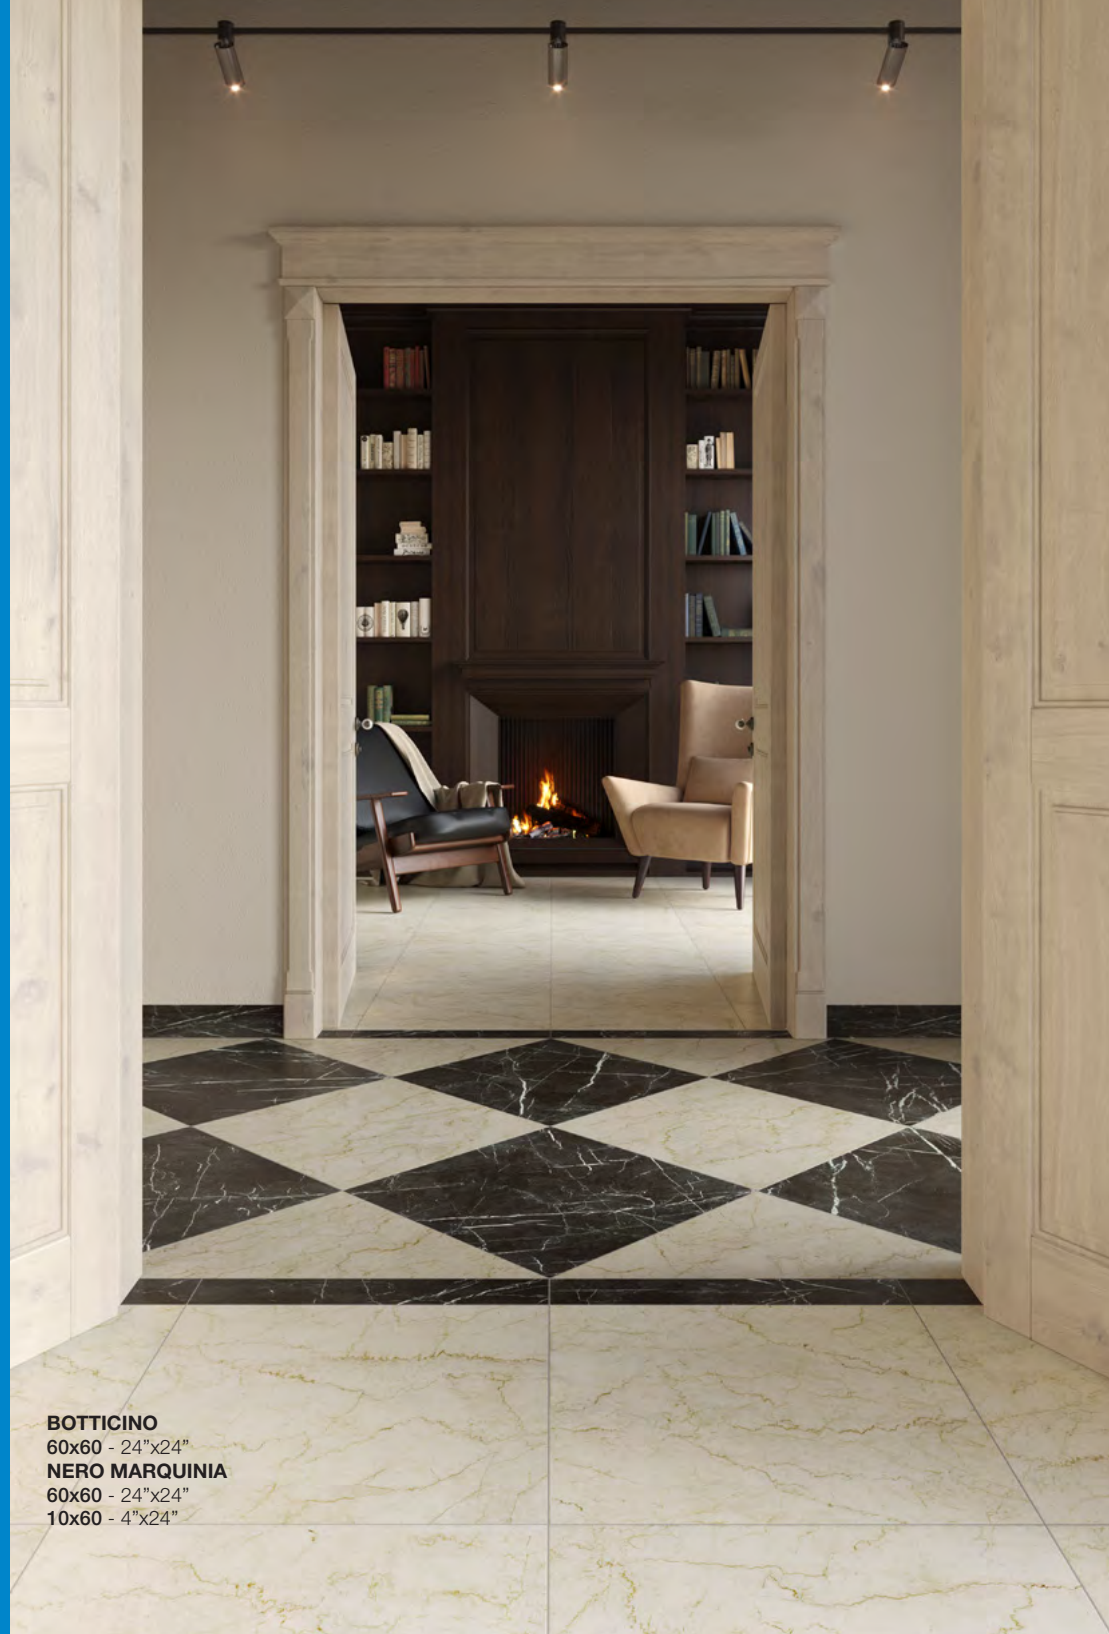

BOTTICINO
60x60 - 24"x24"
NERO MARQUINIA
60x60 - 24"x24"
10x60 - 4"x24"