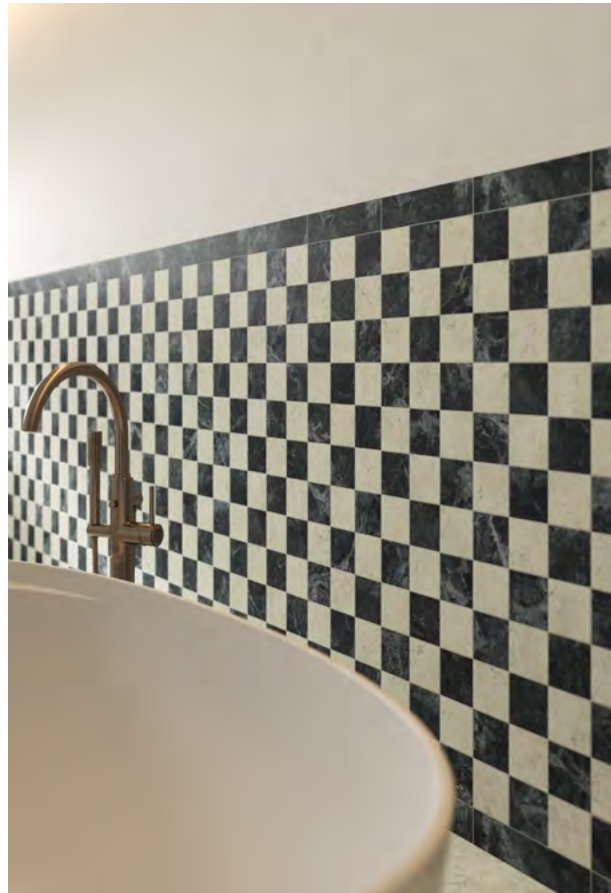

BIANCONE
10x60 - 4"x24"
10x10 - 4"x4"
VERDE ALPI
7,5x30 - 3"x12"
10x10 - 4"x4"