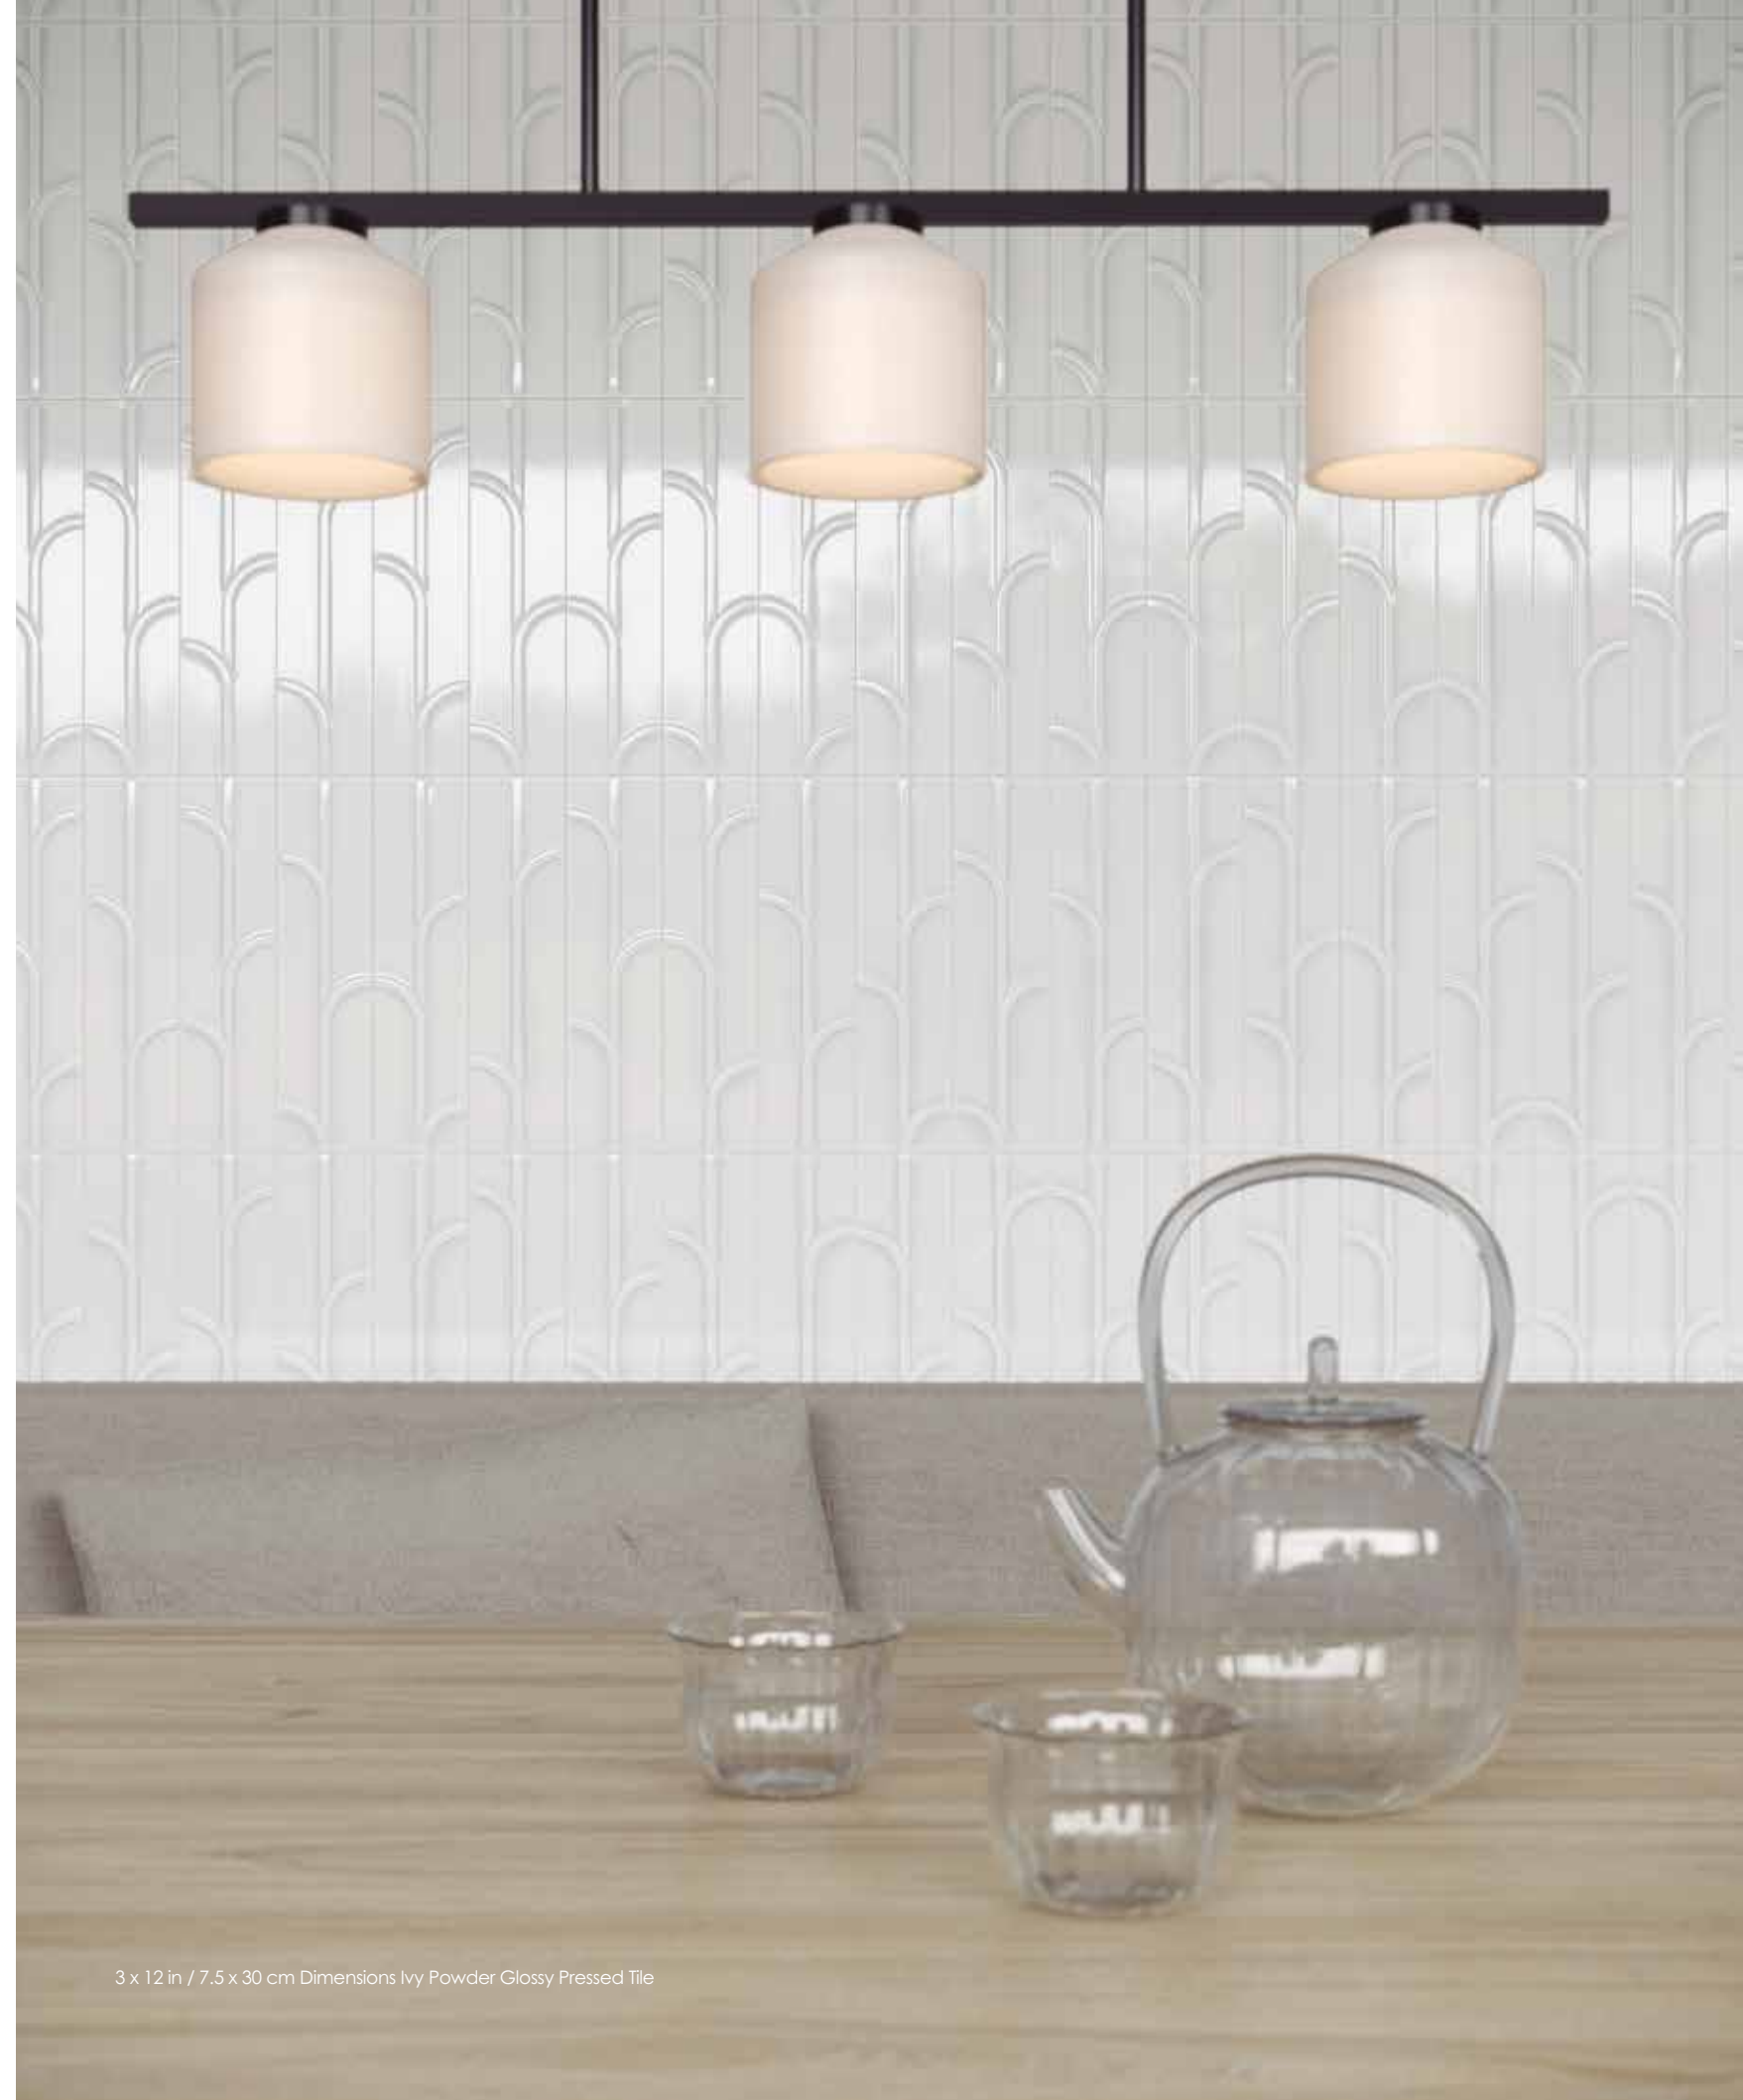

3 x 12 in / 7.5 x 30 cm Dimensions Ivy Powder Glossy Pressed Tile