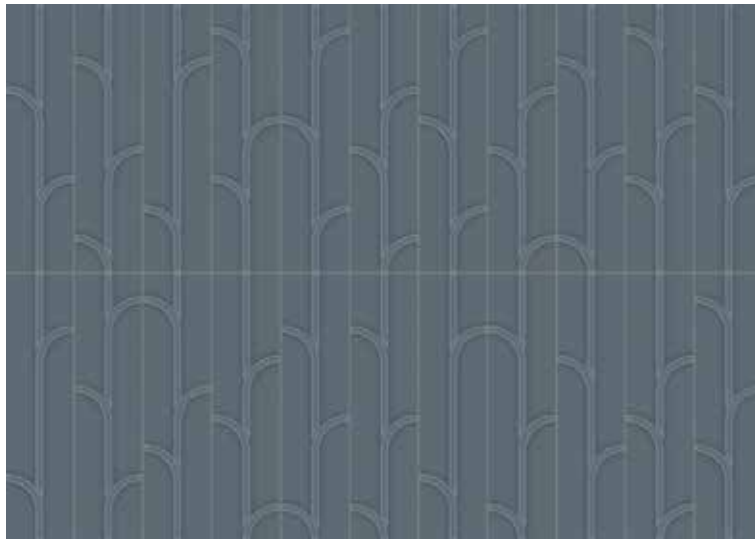

3 x 12 in / 7.5 x 30 Ivy
Pressed
Glossy 4000-0306-0