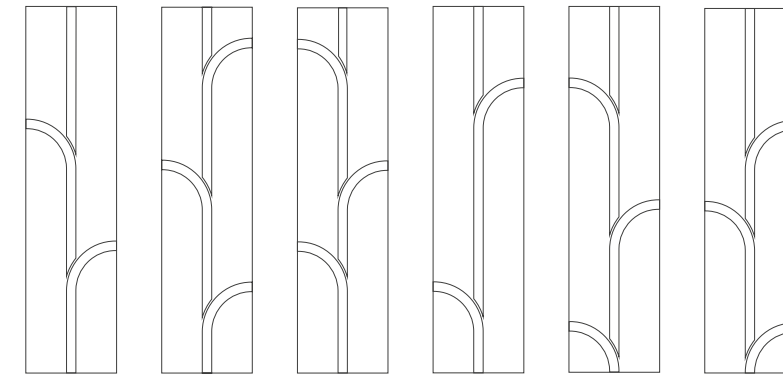

Maze Pattern

Discover the elegant labyrinth found in the Maze design. Complex yet refined, the variation found in the 6 individual faces of this remarkable design makes for a unique application in each installation, creating charming, tailored modern spaces.

3 x 12 in / 7.5 x 30 cm
Maze Pressed
Glossy

Divide Pattern

Creating a sense of direction and consistency, Divide invites a sense of purposeful movement to a space. The strong nature of the lines in the 6 unique designs conveys its expansive length, complimenting a space beautifully with subtle dimension.

3 x 12 in / 7.5 x 30 cm
Divide Pressed
Glossy

Ivy Pattern

Organic inspiration intertwines with a geometric influence in this dynamic shape. Static vertical lines diverge in a multitude of organic pathways, reminiscent of vining ivy, with its 6 unique faces this pattern creates surfaces with a serene sense of vitality.

3 x 12 in / 7.5 x 30 cm
Ivy Pressed
Glossy

Dimensions, Powder

3 x 12 in / 7.5 x 30 Maze
Pressed
Glossy 4000-0314-0

3 x 12 in / 7.5 x 30 Divide
Pressed
Glossy 4000-0299-0

3 x 12 in / 7.5 x 30 Ivy
Pressed
Glossy 4000-0303-0