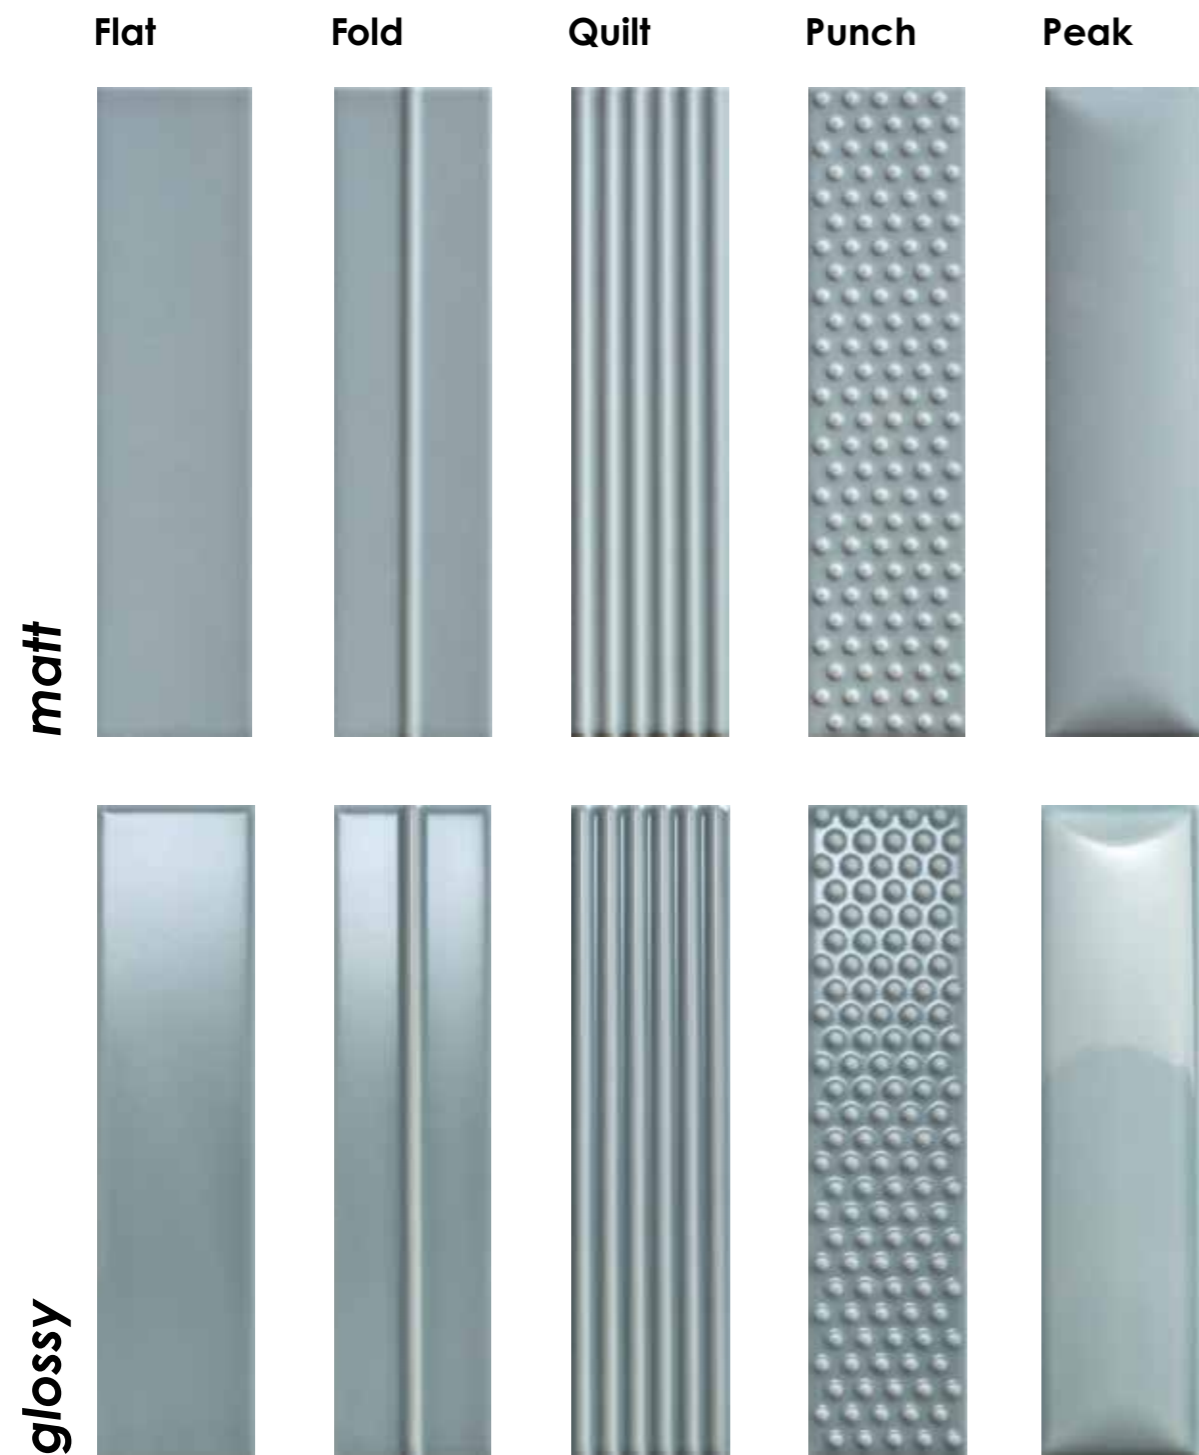

Azzurro

Vibes AZZURRO | Vibes NIVEO mix 6,2x25cm matt wall