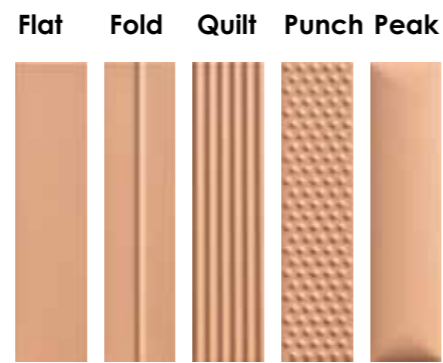

VIBES SUMMARY

6,2x25cm 2"x10" - walls only

matt ±8,5mm

Niveo

Salvia

Pino

Azzurro

Indaco

Mattone

VIBES SUMMARY

6,2x25cm 2"x10" - walls only

glossy ±8,5mm

Niveo

Salvia

Pino

Azzurro