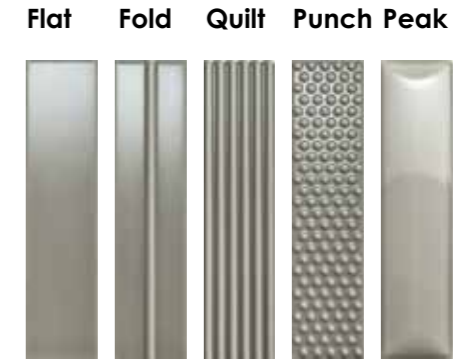

Mattone

VIBES SUMMARY

6,2x25cm 2"x10" - walls only

glossy ±8,5mm

Niveo

Salvia

Pino

Azzurro