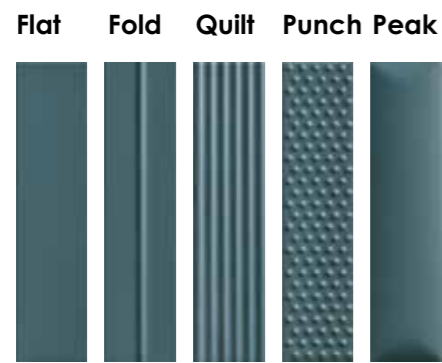

VIBES SUMMARY

6,2x25cm 2"x10" - walls only

matt ±8,5mm

Niveo

Salvia

Pino

Azzurro

Indaco

Mattone

VIBES SUMMARY

6,2x25cm 2"x10" - walls only

glossy ±8,5mm

Niveo

Salvia

Pino

Azzurro