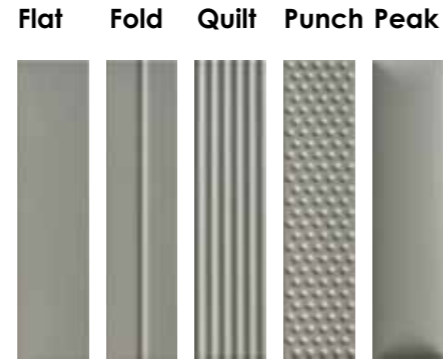

VIBES SUMMARY

6,2x25cm 2"x10" - walls only

matt ±8,5mm

Salvia

VIBES SUMMARY

6,2x25cm 2"x10" - walls only

glossy ±8,5mm