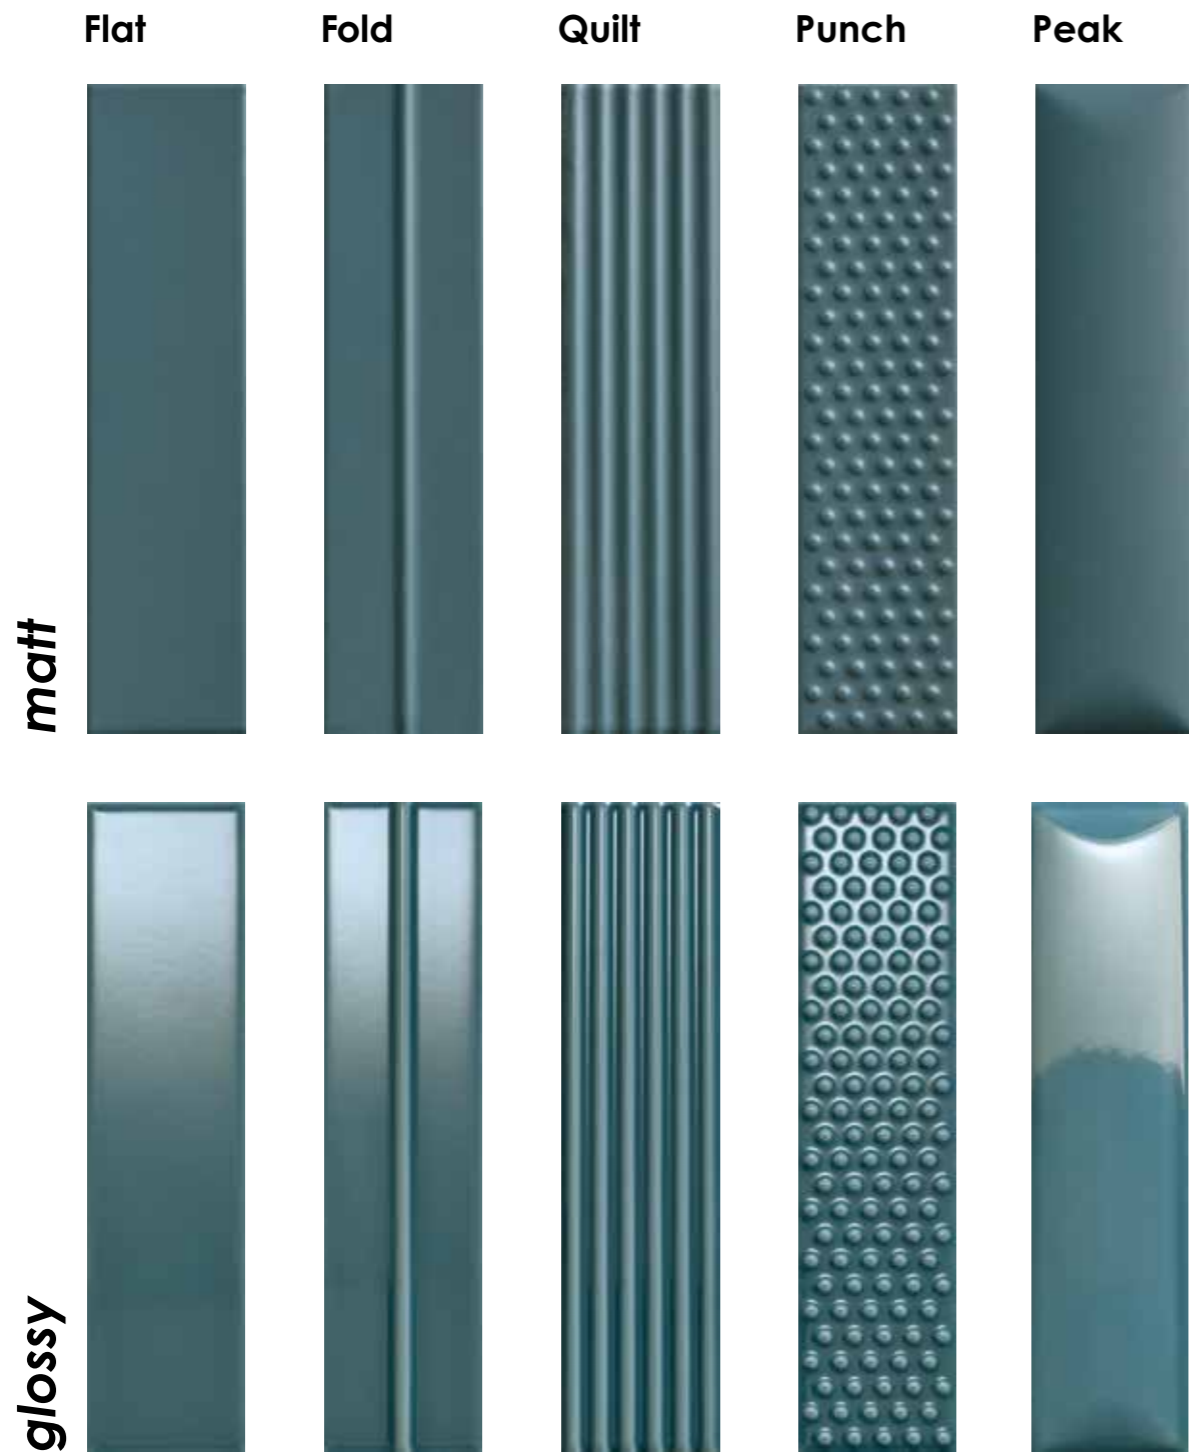

Pino

Vibes PINO Punch 6,2x25cm matt wall

Vibes PINO Punch | Flat 6,2x25cm matt shower

Indaco

Vibes INDACO Quilt 6,2x25cm glossy

Vibes INDACO Quilt 6,2x25cm glossy wall
Vibes INDACO Peak 6,2x25cm glossy right wall