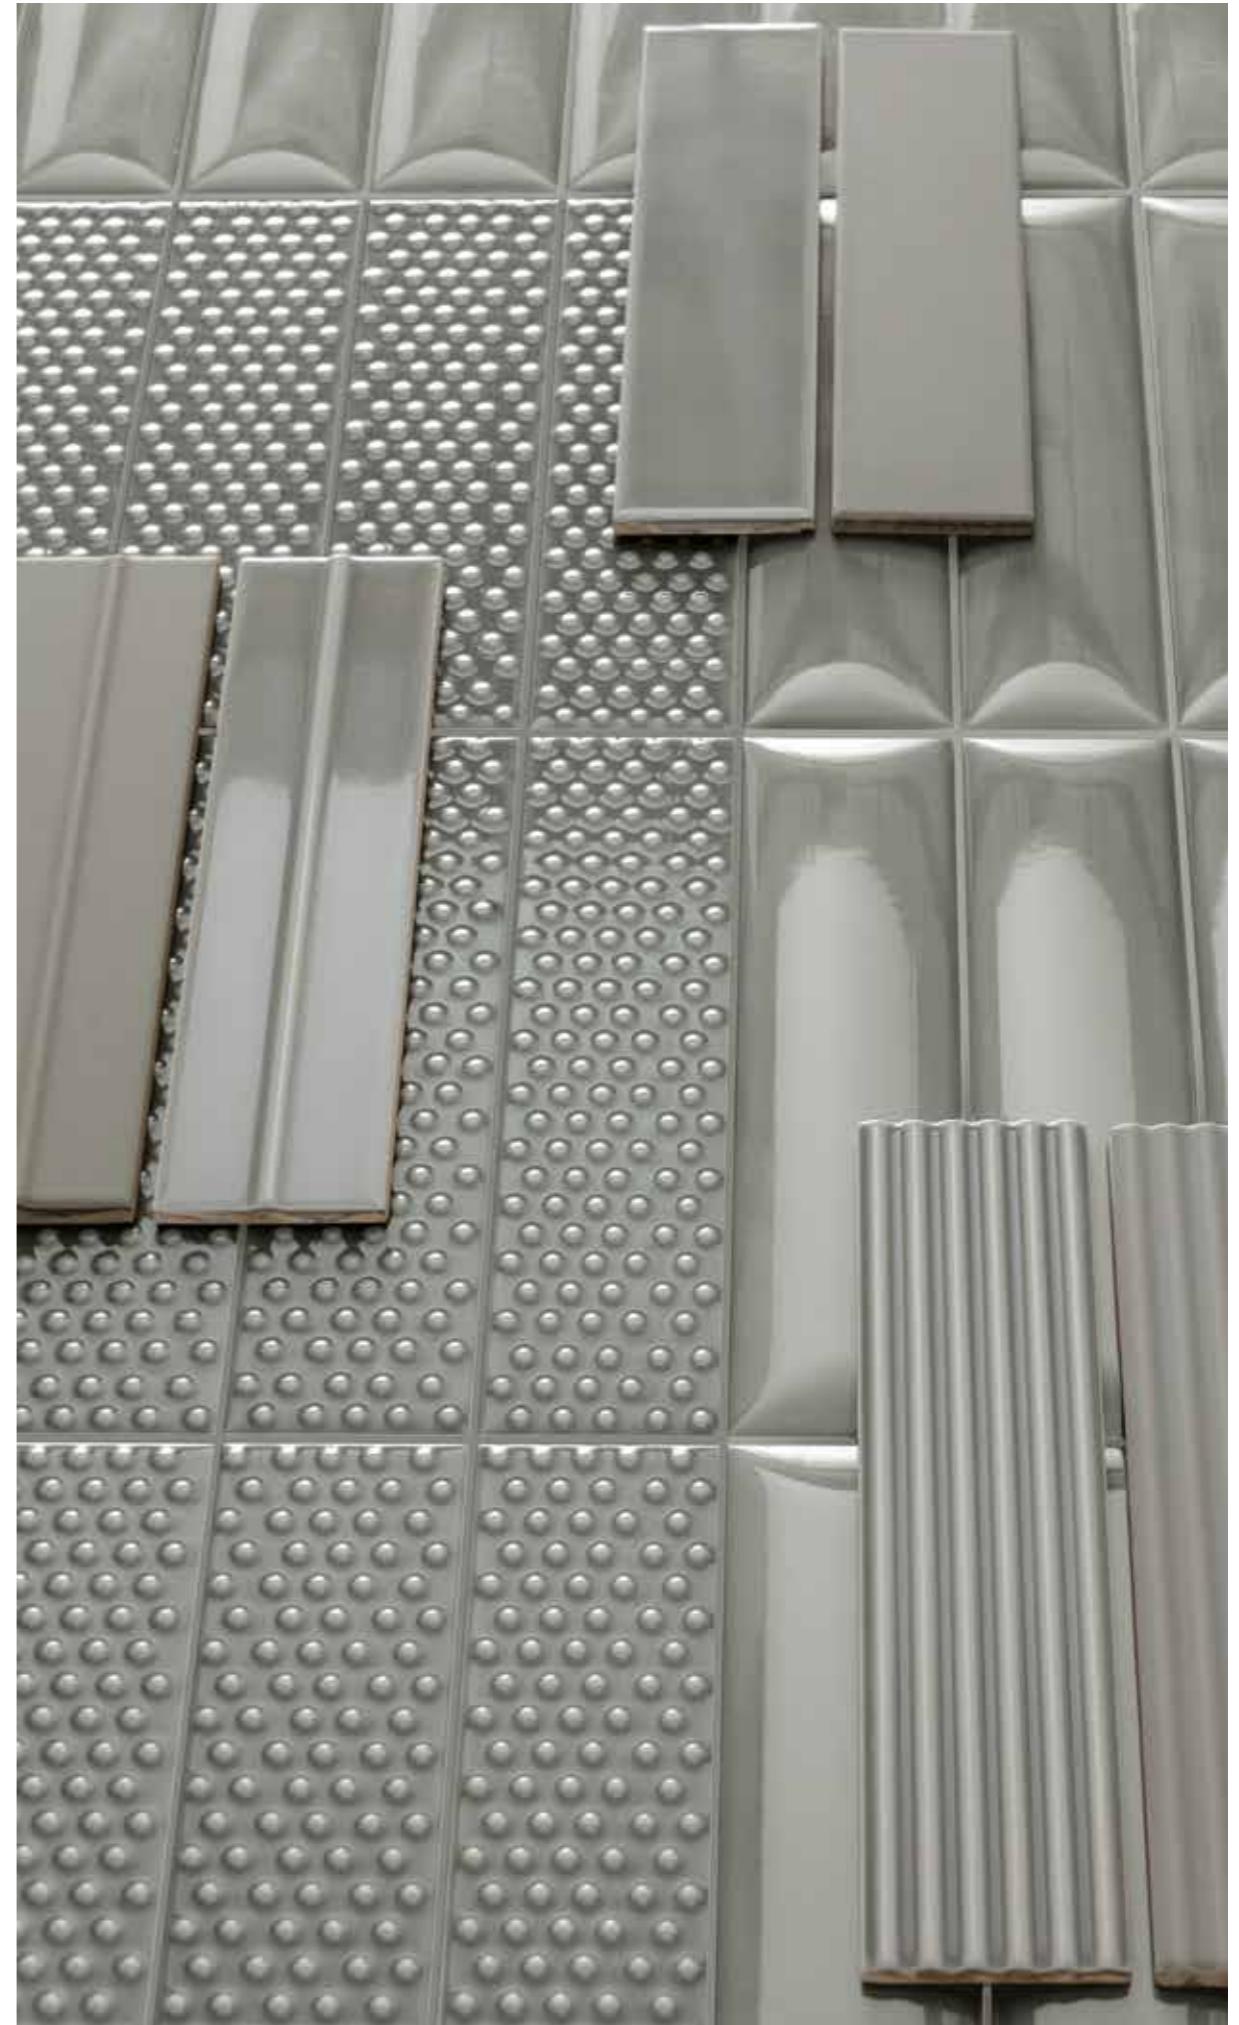

Vibes AZZURRO Punch | Flat 6,2x25cm glossy wall

Azzurro

Vibes AZZURRO | Vibes NIVEO mix 6,2x25cm matt wall

Vibes SALVIA Peak 6,2x25cm matt counter
 Vibes SALVIA Flat 6,2x25cm matt column

Salvia

	Flat	Fold	Quilt	Punch	Peak
matt					
glossy					

Pino

Vibes PINO Punch 6,2x25cm matt wall

Vibes PINO Punch | Flat 6,2x25cm matt shower

Indaco

Vibes INDACO Quilt 6,2x25cm glossy

Vibes INDACO Quilt 6,2x25cm glossy wall
Vibes INDACO Peak 6,2x25cm glossy right wall