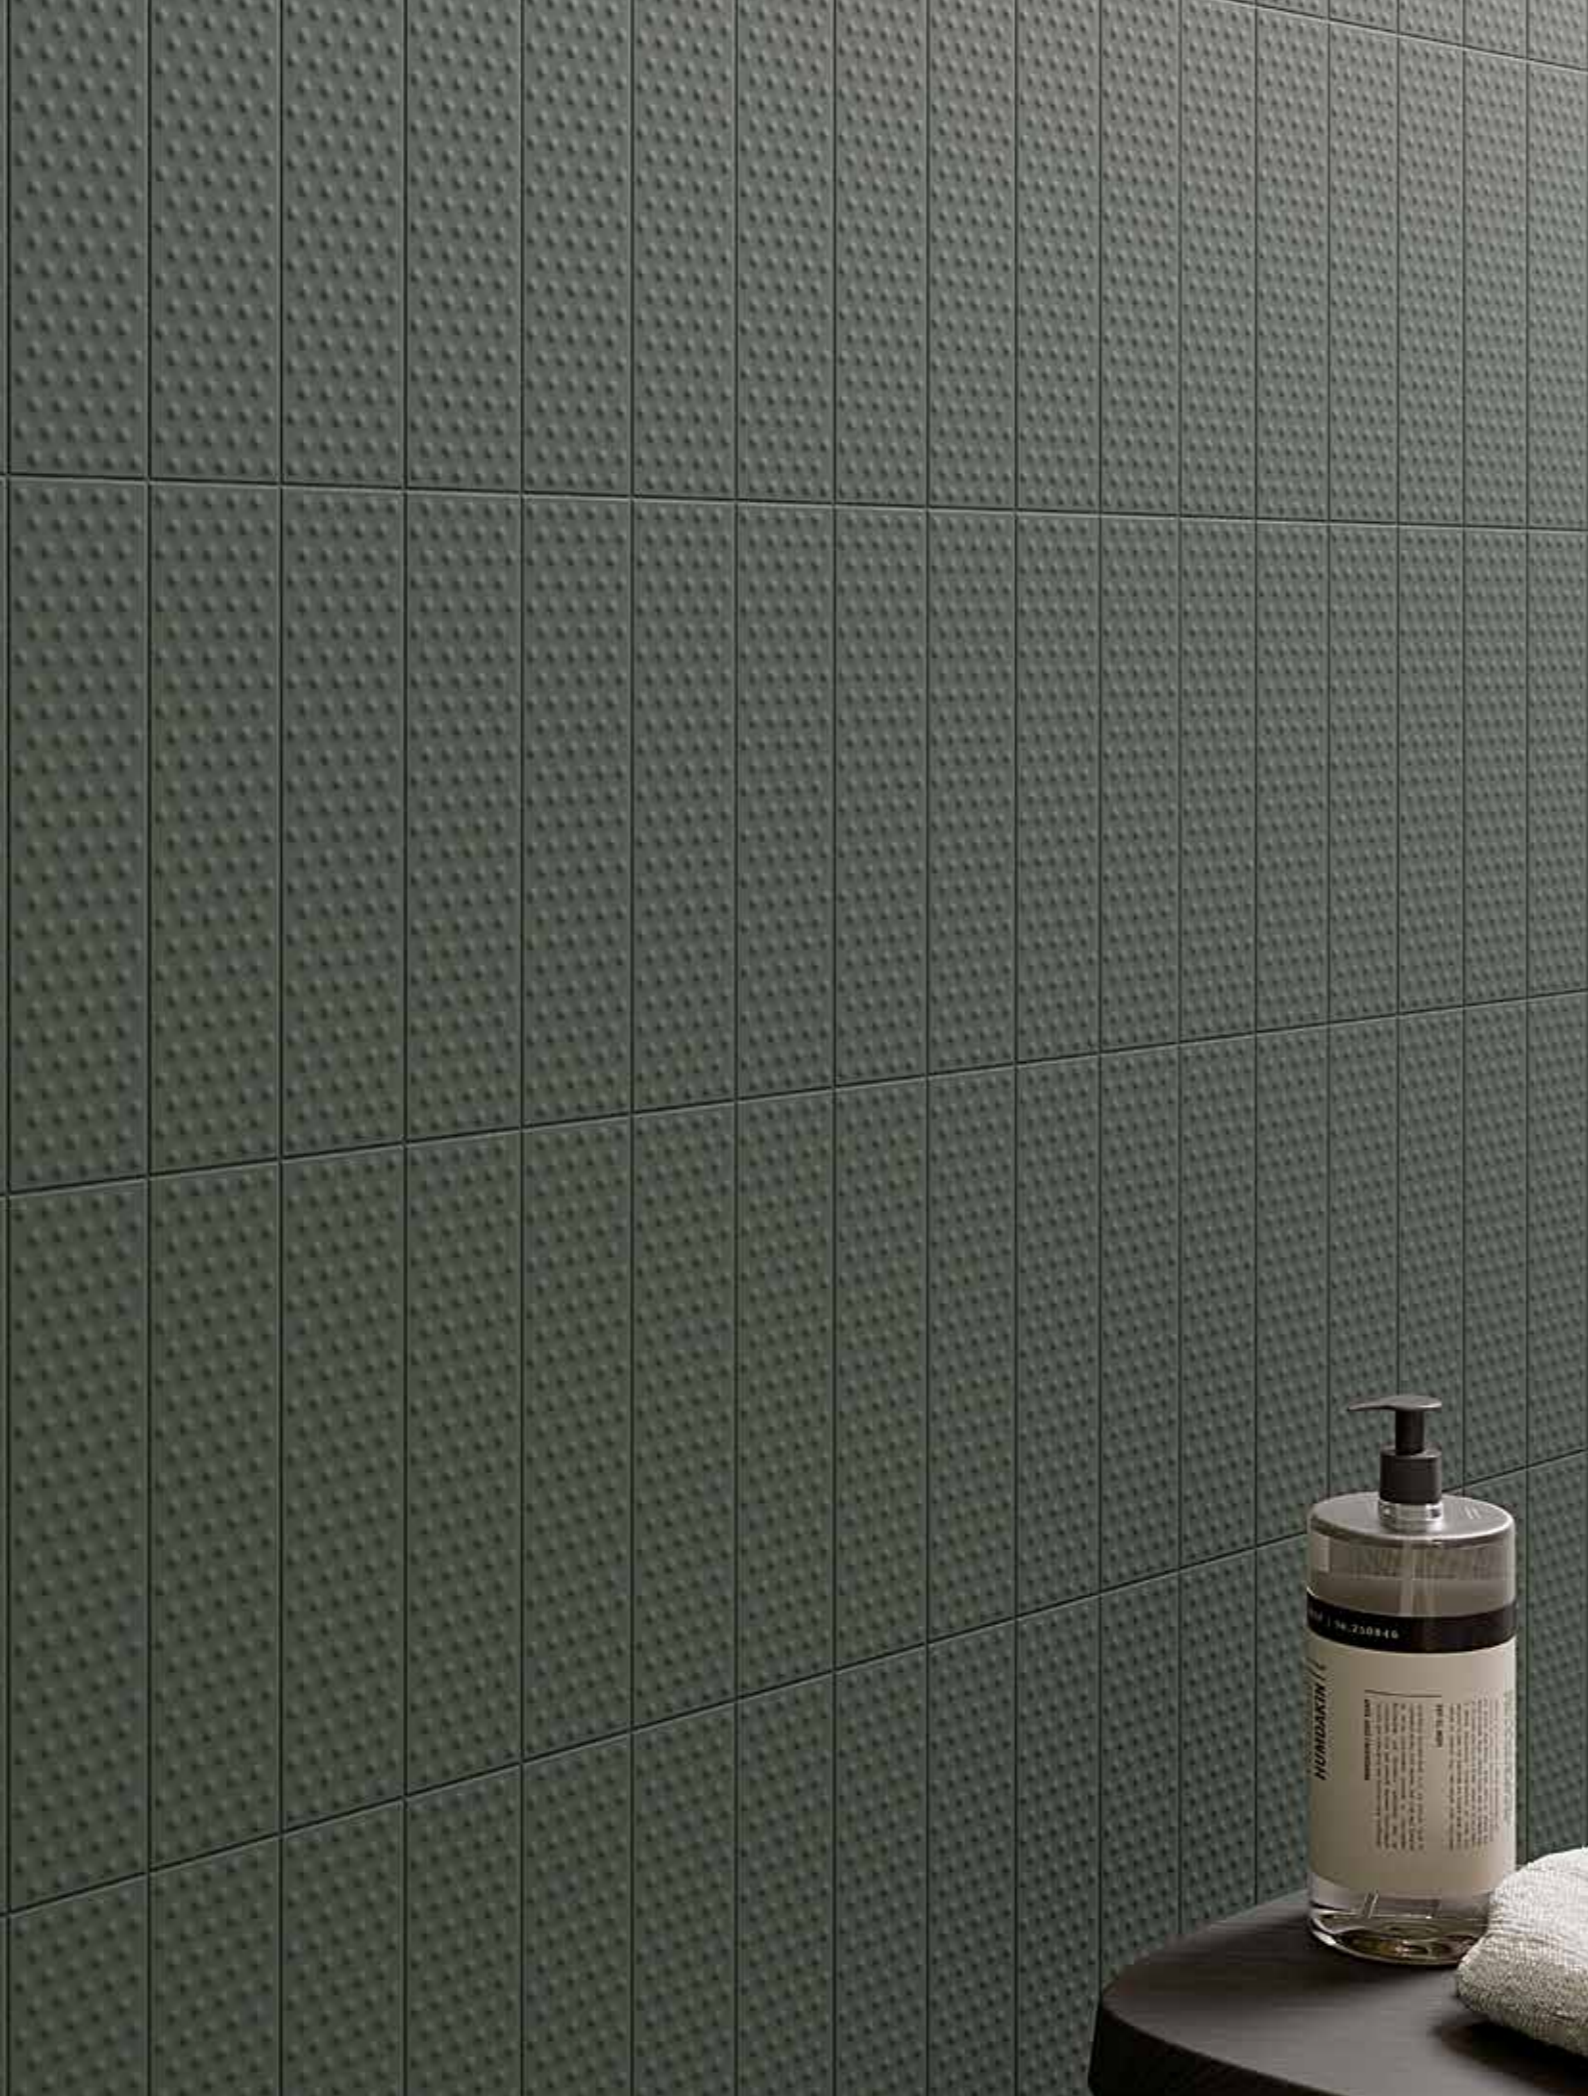

Vibes AZZURRO Punch | Flat 6,2x25cm glossy wall

Azzurro

Vibes AZZURRO | Vibes NIVEO mix 6,2x25cm matt wall

Vibes SALVIA Peak 6,2x25cm matt counter
 Vibes SALVIA Flat 6,2x25cm matt column

Salvia

	Flat	Fold	Quilt	Punch	Peak
matt					
glossy					

Pino

Vibes PINO Punch 6,2x25cm matt wall

Vibes PINO Punch | Flat 6,2x25cm matt shower

Indaco

Vibes INDACO Quilt 6,2x25cm glossy

Vibes INDACO Quilt 6,2x25cm glossy wall
Vibes INDACO Peak 6,2x25cm glossy right wall