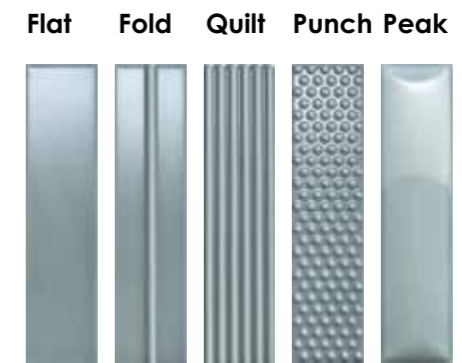

Mattone

VIBES SUMMARY

6,2x25cm 2"x10" - walls only

glossy ±8,5mm

Niveo

Salvia

Pino

Azzurro