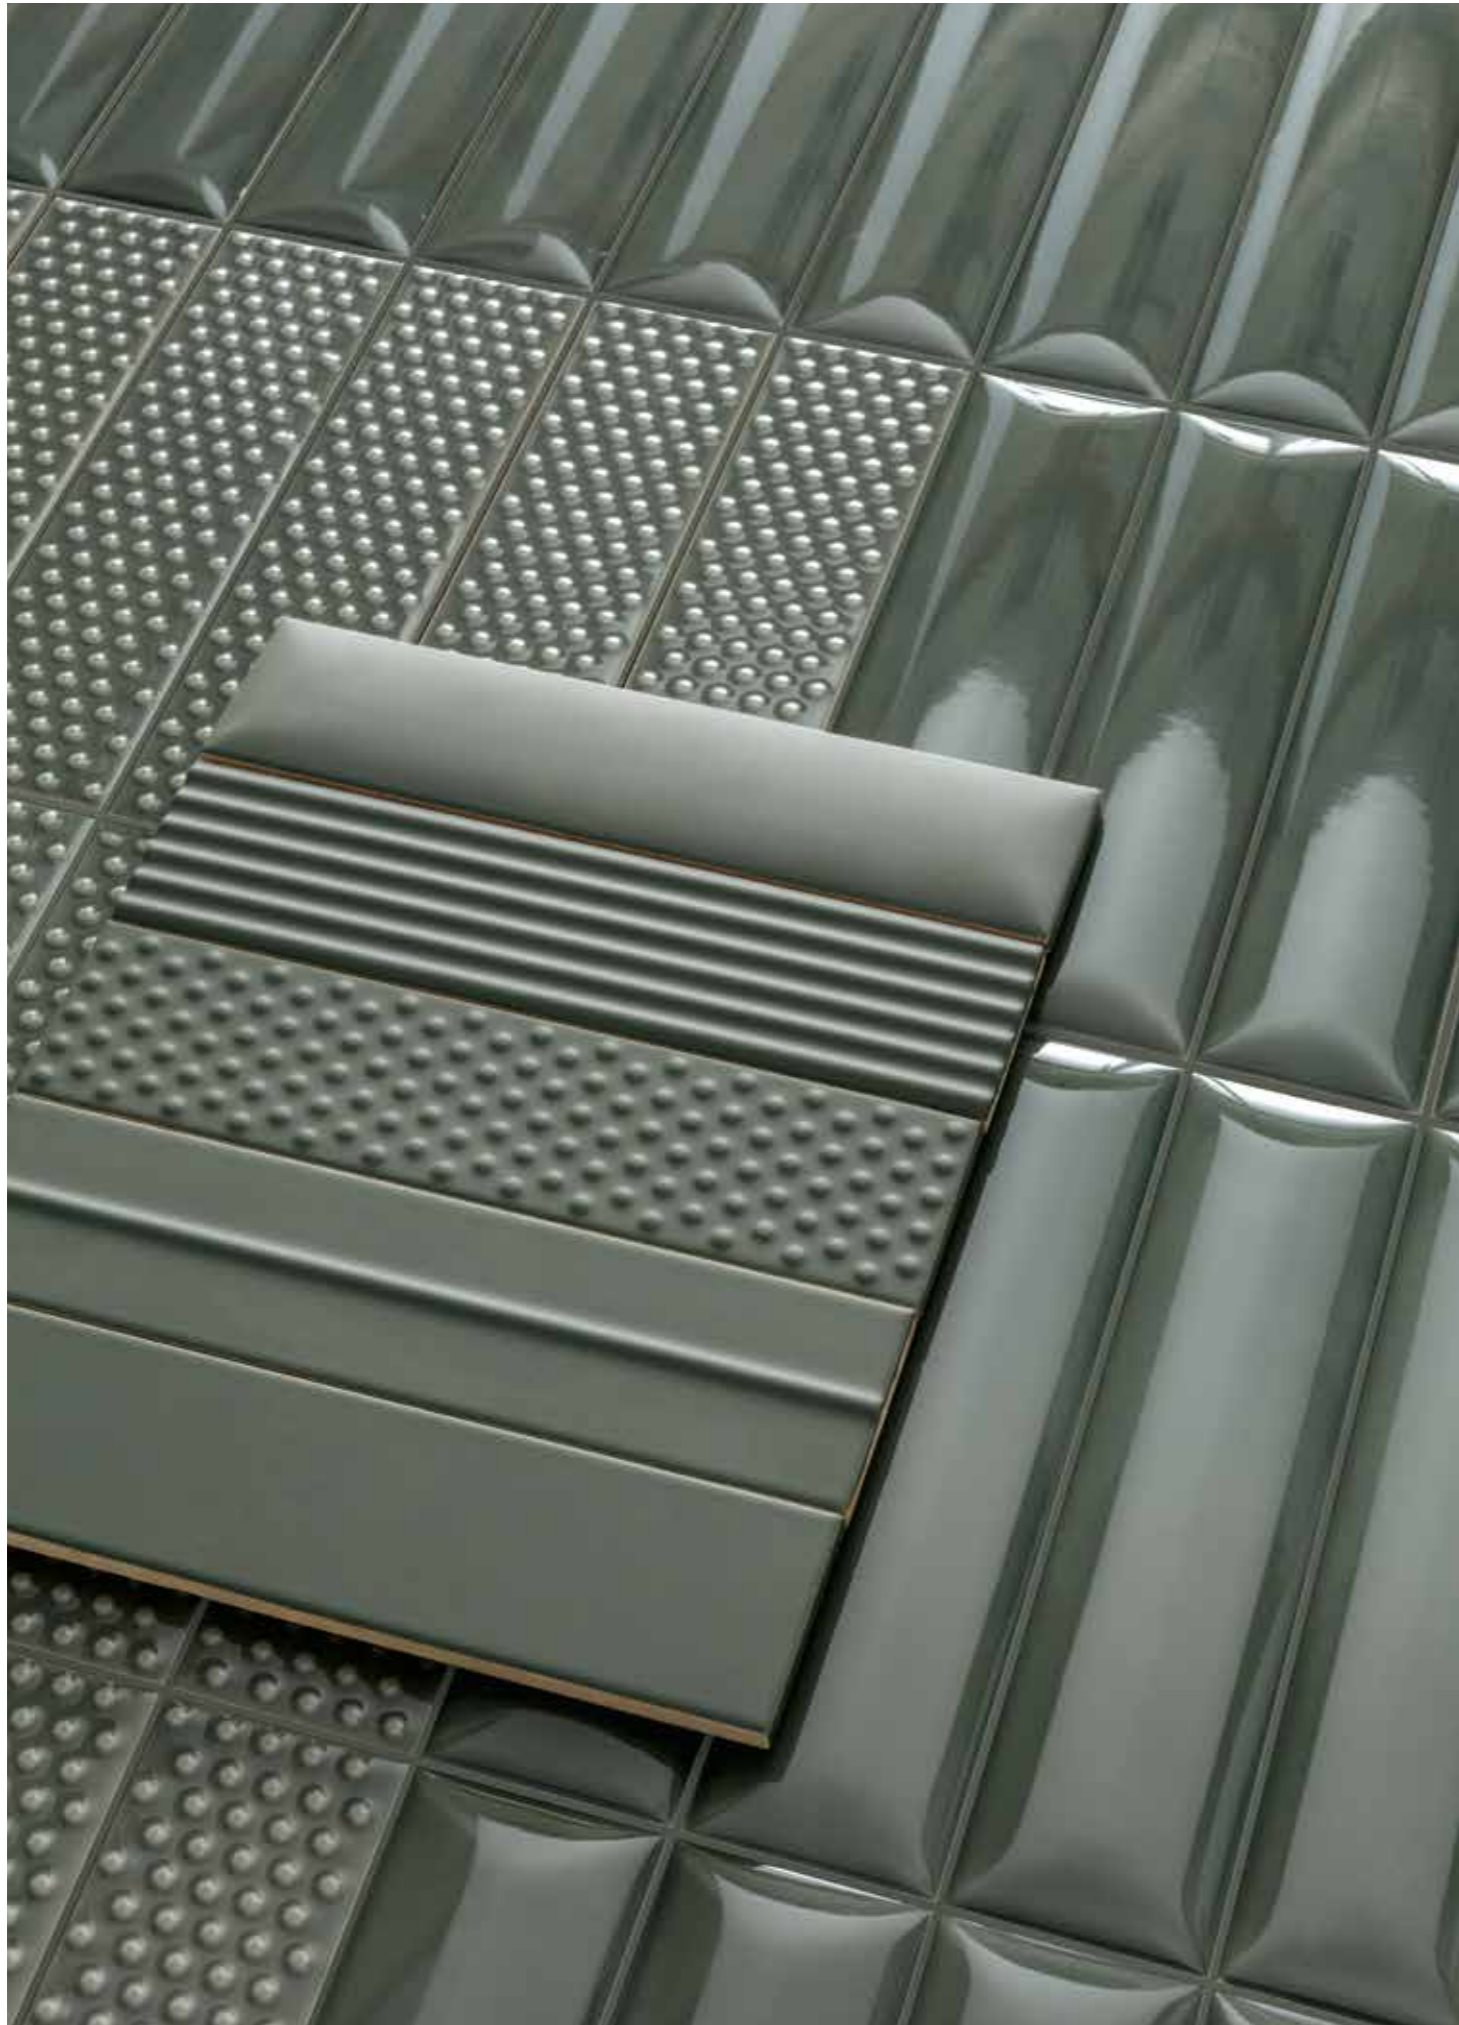

Pino

Vibes PINO Punch 6,2x25cm matt wall

Vibes PINO Punch | Flat 6,2x25cm matt shower

Indaco

Vibes INDACO Quilt 6,2x25cm glossy

Vibes INDACO Quilt 6,2x25cm glossy wall
Vibes INDACO Peak 6,2x25cm glossy right wall