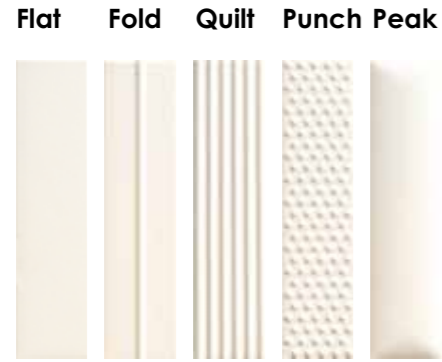

VIBES SUMMARY

6,2x25cm 2"x10" - walls only

matt ±8,5mm

Niveo