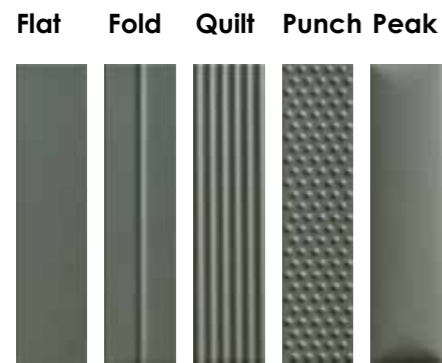

VIBES SUMMARY

6,2x25cm 2"x10" - walls only

matt ±8,5mm

Niveo

Salvia

Pino

Azzurro

Indaco