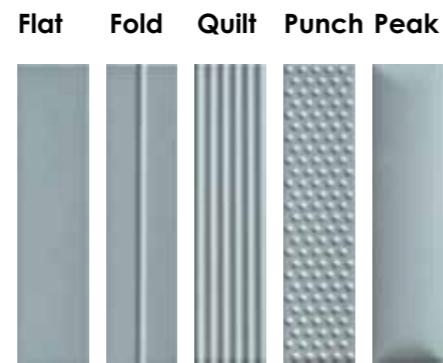

VIBES SUMMARY

6,2x25cm 2"x10" - walls only

matt ±8,5mm

Niveo

Salvia

Pino

Azzurro

Indaco