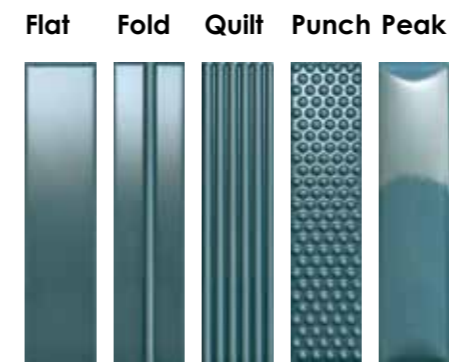

Mattone

VIBES SUMMARY

6,2x25cm 2"x10" - walls only

glossy ±8,5mm

Niveo

Salvia

Pino

Azzurro