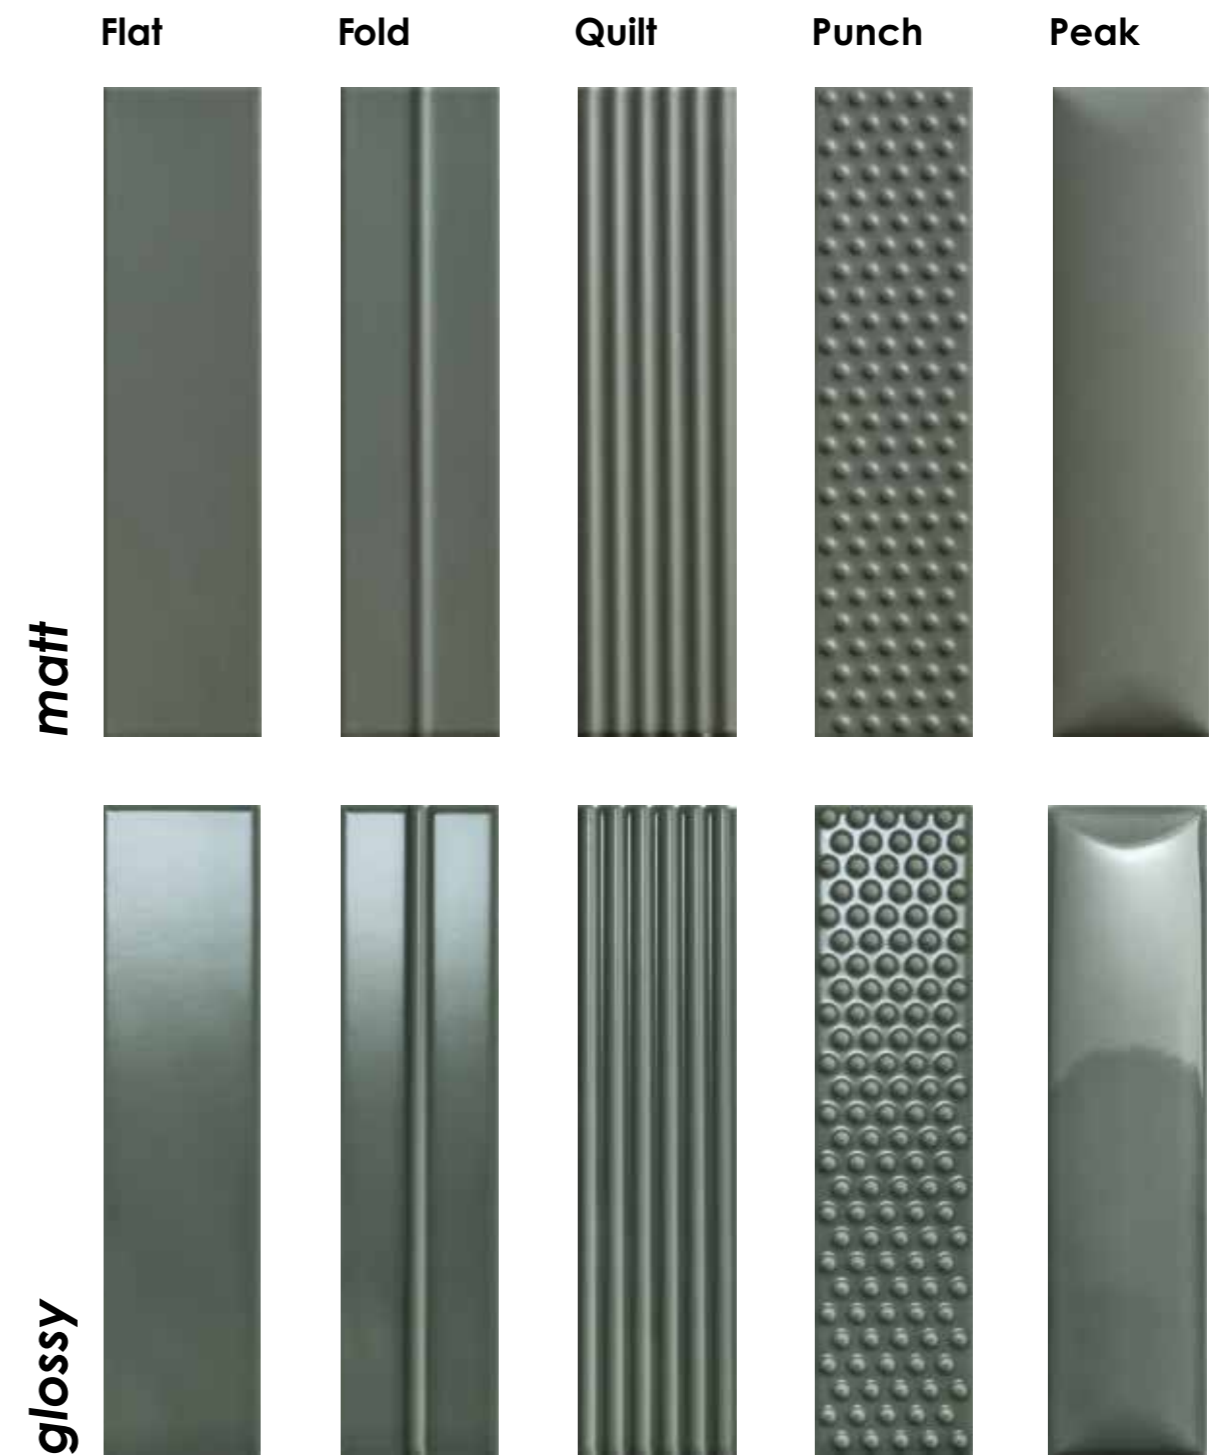

Vibes AZZURRO Punch | Flat 6,2x25cm glossy wall

Azzurro

Vibes AZZURRO | Vibes NIVEO mix 6,2x25cm matt wall

Vibes SALVIA Peak 6,2x25cm matt counter
 Vibes SALVIA Flat 6,2x25cm matt column

Salvia

	Flat	Fold	Quilt	Punch	Peak
matt					
glossy					

Pino

Vibes PINO Punch 6,2x25cm matt wall

Vibes PINO Punch | Flat 6,2x25cm matt shower

Indaco

Vibes INDACO Quilt 6,2x25cm glossy

Vibes INDACO Quilt 6,2x25cm glossy wall
Vibes INDACO Peak 6,2x25cm glossy right wall