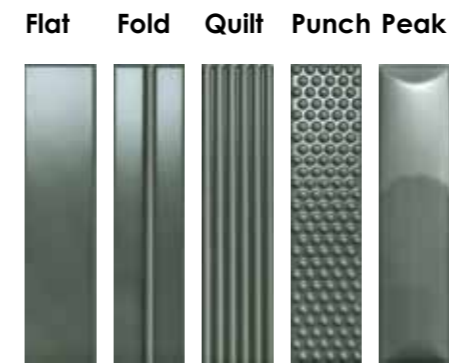

Mattone

VIBES SUMMARY

6,2x25cm 2"x10" - walls only

glossy ±8,5mm

Niveo

Salvia

Pino

Azzurro