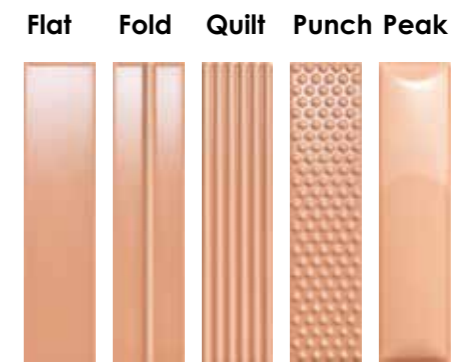

VIBES SUMMARY

6,2x25cm 2"x10" - walls only

matt ±8,5mm

VIBES SUMMARY

6,2x25cm 2"x10" - walls only

glossy ±8,5mm

Mattone