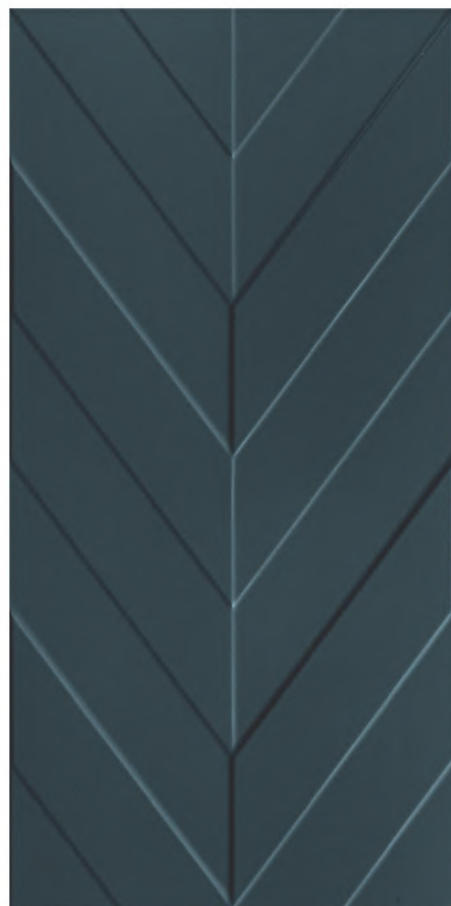

Commercial Interior Wall

Commercial Exterior Wall

Steam Shower Wall

CHEVRON

SIZE	THICKNESS	SF/PIECE	MATERIAL	FINISH
16" x 32"	3/8"	3.4483	Ceramic	Matte

WHITE
CHEVRON 16" x 32"

DEEP BLUE
CHEVRON 16" x 32"

SHOWN | White 16" x 32"
White Line 16" x 32"