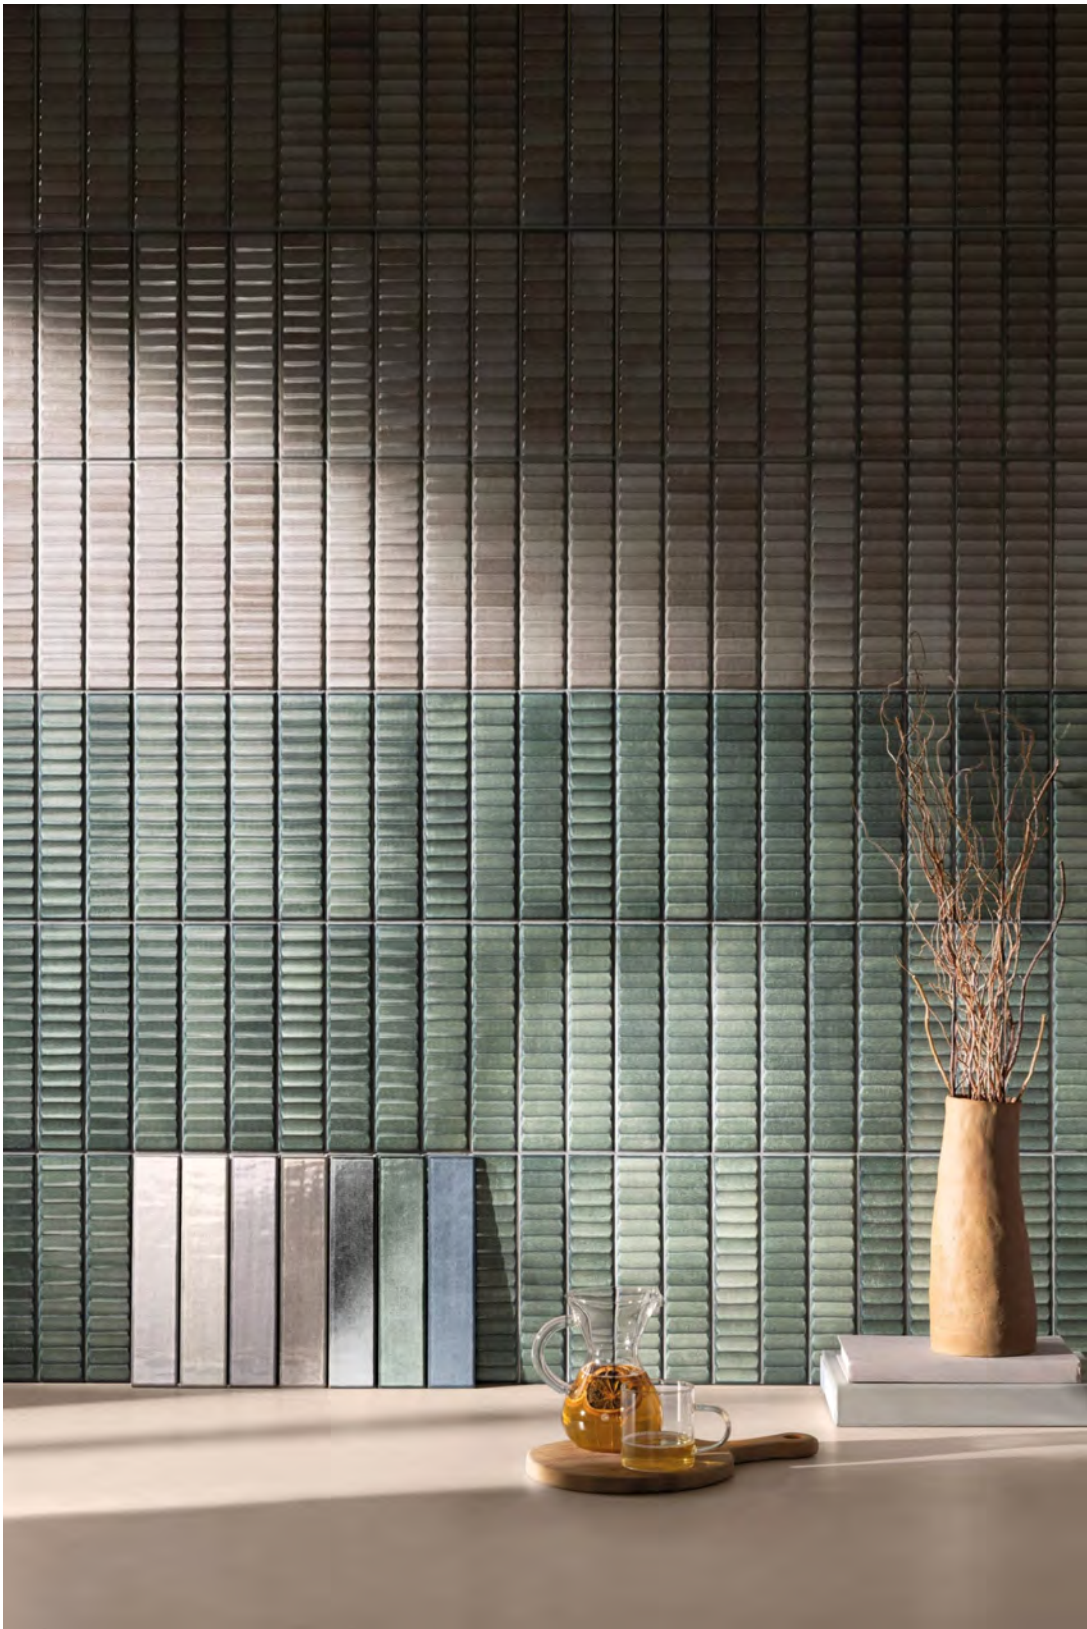

GARDEN STATE TILE

Together We Can Design For Life

BEACON

Beacon

The Beacon Collection serves as a beacon to anyone searching for fresh design and innovative looks. From its precariously picturesque position on rocky cliffs that jut into the ocean, the beacon offers a unique vantage point of the shoreline, and the beautiful effects the shifting weather has upon the sea and sand.

Expanding upon the collection color palette, these 2 x 10 glossy wall tiles add character to any space. Flat and relief pieces, known as stairs after the steps leading to the top of the lighthouse tower, are ready to elevate any design.

Beacon Mist

Beacon Sand

Beacon Storm

Beacon Sunlight

Beacon Twilight

Beacon Sea

Beacon Leaf

Beacon Stairs Mist

Beacon Stairs Sand

Beacon Stairs Storm

Beacon Stairs Sunlight

Beacon Stairs Twilight

Beacon Stairs Sea

Beacon Stairs Leaf

Beacon

Glazed Ceramic Tile