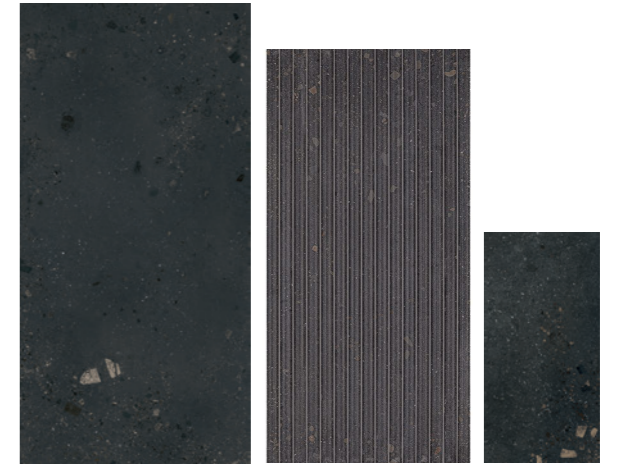

White | V4

Size	Finishes
24x48	NAT RECT
12x24	NAT RECT

12x12 Mos SQ	NAT
12x12 Mos Stripe	NAT
2.5x15 Mos Chevron	NAT
3x12 Bullnose	NAT RECT
18x48 Graffi Deco	MATT RECT

Ash | V4

Size	Finishes
24x48	NAT RECT
12x24	NAT RECT

12x12 Mos SQ	NAT
12x12 Mos Stripe	NAT
2.5x15 Mos Chevron	NAT
3x12 Bullnose	NAT RECT
18x48 Graffi Deco	MATT RECT

Clay | V4

Size	Finishes
24x48	NAT RECT
12x24	NAT RECT

12x12 Mos SQ	NAT
12x12 Mos Stripe	NAT
2.5x15 Mos Chevron	NAT
3x12 Bullnose	NAT RECT
18x48 Graffi Deco	MATT RECT

Coal | V4

Size	Finishes
24x48	NAT RECT
12x24	NAT RECT

12x12 Mos SQ	NAT
12x12 Mos Stripe	NAT
2.5x15 Mos Chevron	NAT
3x12 Bullnose	NAT RECT
18x48 Graffi Deco	MATT RECT

TECH DATA

Finish	Freeze Resistant	Shade Variation	Color Body	Water Absorption	Stain Resistant	DCOF AcuTest	Chemical Resistant	Breaking Strength	MOHS Hardness
NAT	Resistant	V4	N/A	≤ 0.5%	Class A	≥0.42	Class A	≥ 275lbf	8

STONE

NUMBER OF DESIGN	#
Sizes | 24x48	25
12x24	40
12x12	10
2.5x15	10

AREAS OF USAGE

Facade, light commercial, and residential use recommended.

SPECIAL PIECES

Bullnose & Decos Available