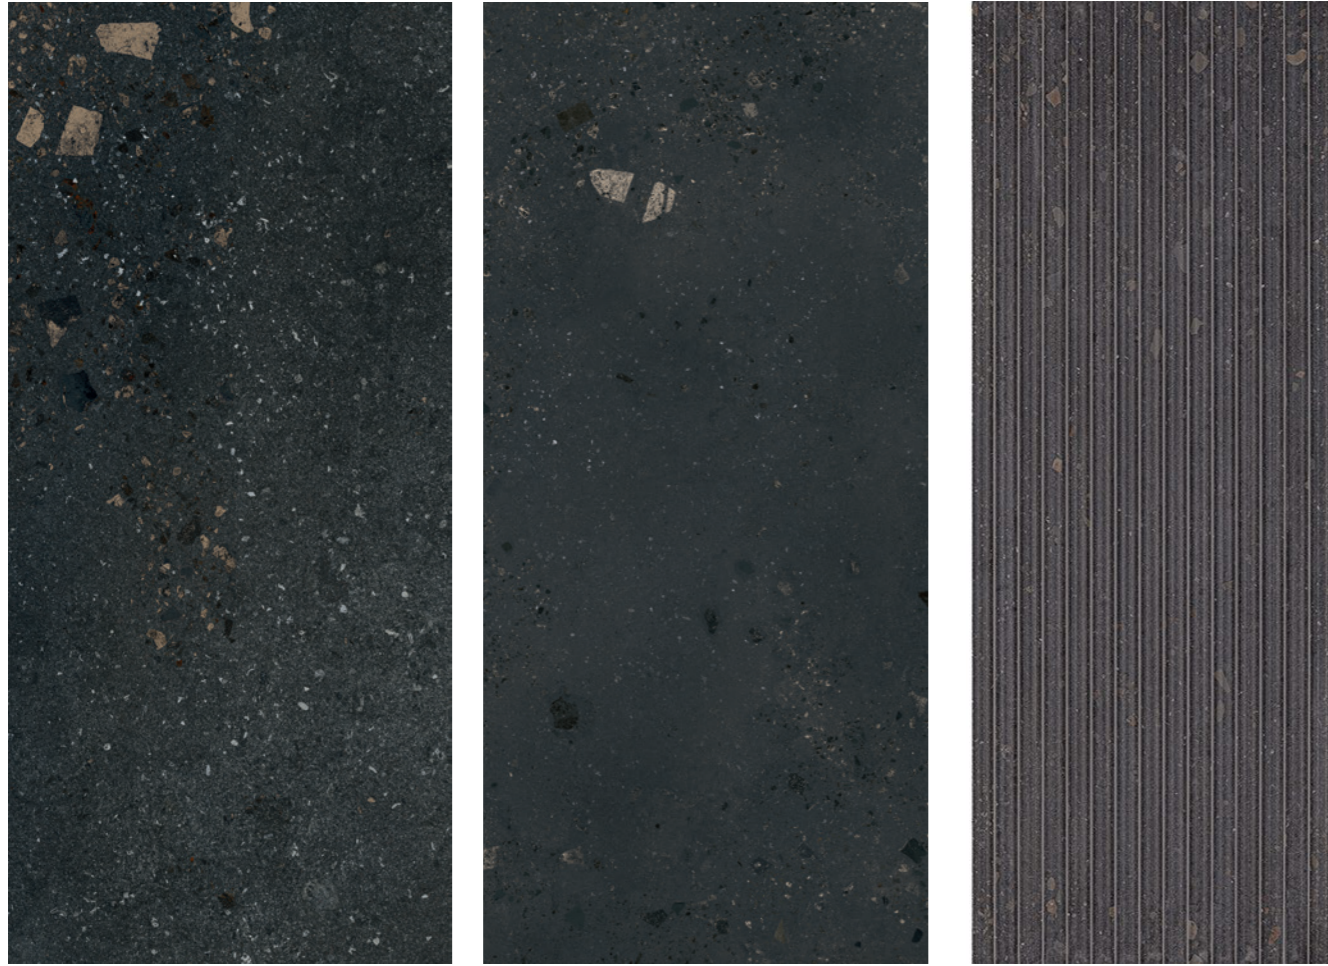

TITAN COAL

TITAN Coal 24x48 NAT RECT