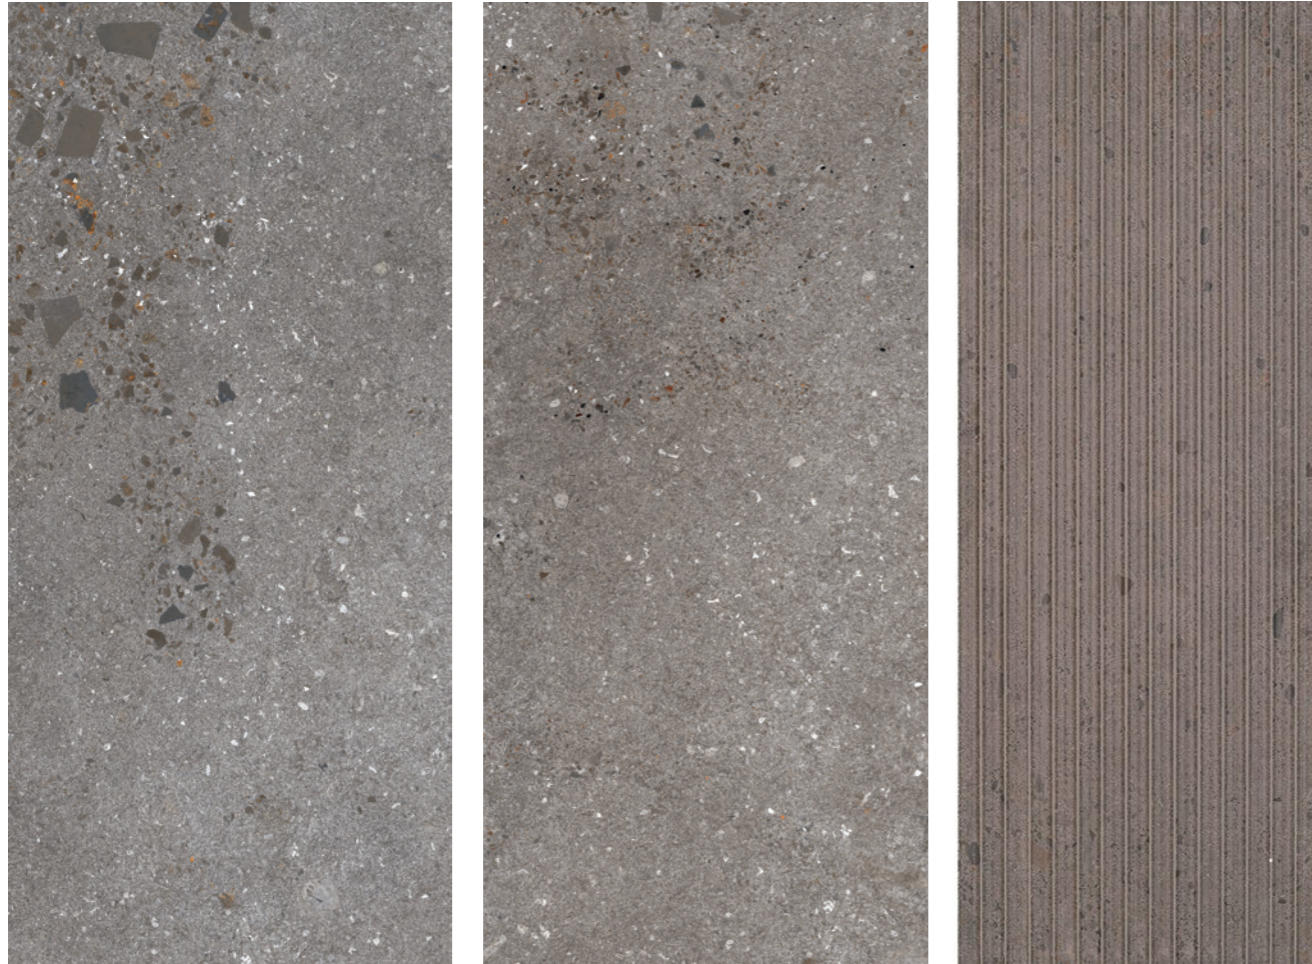

TITAN CLAY

TITAN Mos Chevron Clay 2.5x15 NAT