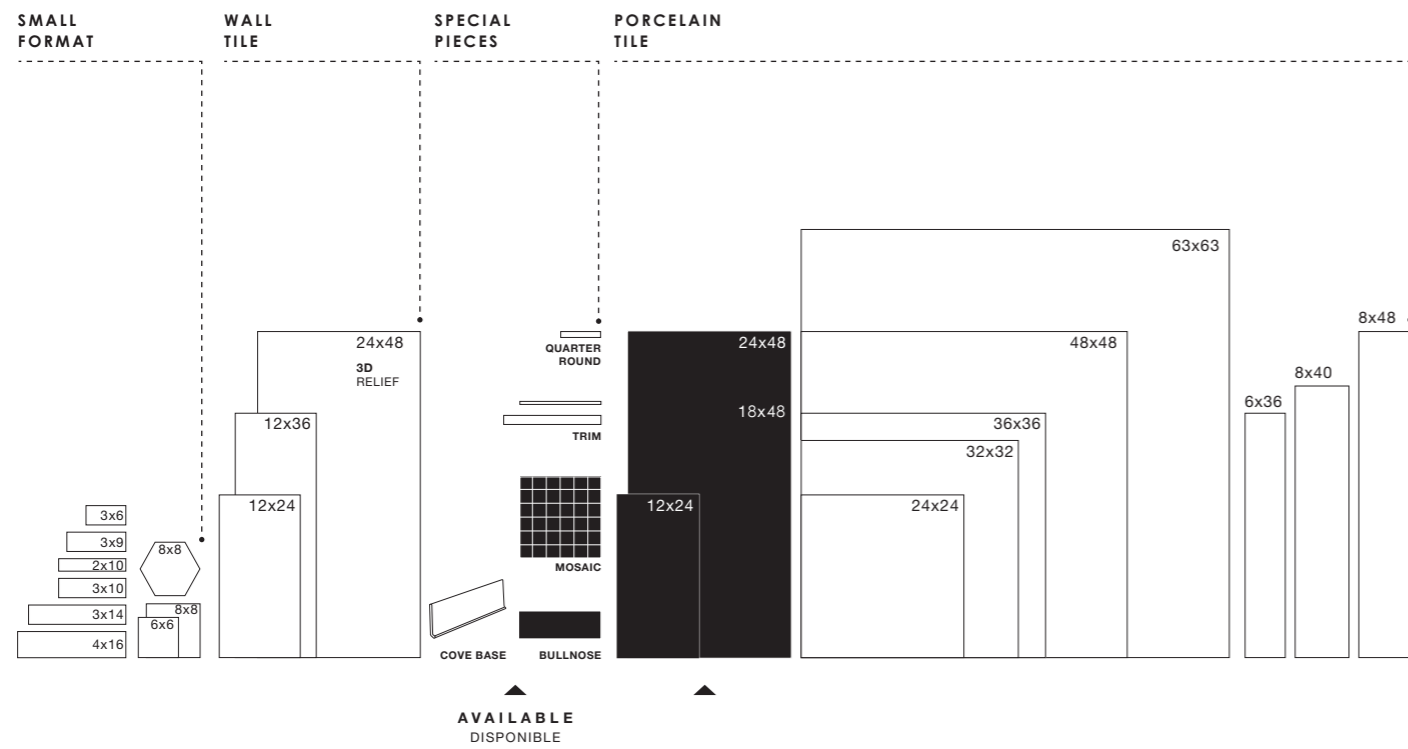

AVAILABLE SIZES

AVAILABLE EDGES

AVAILABLE FINISHES

MOODBOARD MIX

TITAN Clay	TITAN Mos Square White	Sandwaves Dark	Intermix Earth	Terralma Jalapão
				
24x48 NAT RECT	12x12 NAT	12x24 NAT PRESSED	5.7x 5.7 GLOSSY PRESSED	3x14 NAT PRESSED

STONE

NUMBER OF DESIGN	#
Sizes 24x48	25
12x24	40
12x12	10
2.5x15	10

AREAS OF USAGE

Facade, light commercial, and residential use recommended.

SPECIAL PIECES

Bullnose & Decos Available

OUR SHOWROOMS

NEW JERSEY