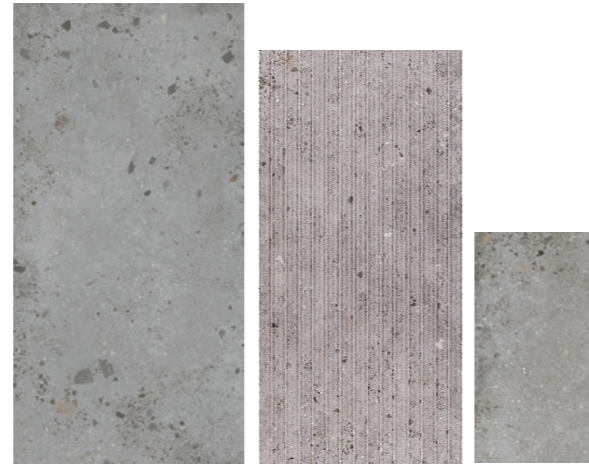

TITAN

COLORS AND SIZES

White | V4

Size	Finishes
24x48	NAT RECT
12x24	NAT RECT

12x12 Mos SQ	NAT
12x12 Mos Stripe	NAT
2.5x15 Mos Chevron	NAT
3x12 Bullnose	NAT RECT
18x48 Graffi Deco	MATT RECT

Ash | V4

Size	Finishes
24x48	NAT RECT
12x24	NAT RECT

12x12 Mos SQ	NAT
12x12 Mos Stripe	NAT
2.5x15 Mos Chevron	NAT
3x12 Bullnose	NAT RECT
18x48 Graffi Deco	MATT RECT

Clay | V4

Size	Finishes
24x48	NAT RECT
12x24	NAT RECT

12x12 Mos SQ	NAT
12x12 Mos Stripe	NAT
2.5x15 Mos Chevron	NAT
3x12 Bullnose	NAT RECT
18x48 Graffi Deco	MATT RECT

Coal | V4

Size	Finishes
24x48	NAT RECT
12x24	NAT RECT

12x12 Mos SQ	NAT
12x12 Mos Stripe	NAT
2.5x15 Mos Chevron	NAT
3x12 Bullnose	NAT RECT
18x48 Graffi Deco	MATT RECT

TECH DATA

Finish	Freeze Resistant	Shade Variation	Color Body	Water Absorption	Stain Resistant	DCOF AcuTest	Chemical Resistant	Breaking Strength	MOHS Hardness
NAT	Resistant	V4	N/A	≤ 0.5%	Class A	≥0.42	Class A	≥ 275lbf	8

STONE

NUMBER OF DESIGN	#
Sizes | 24x48	25
12x24	40
12x12	10
2.5x15	10

AREAS OF USAGE

Facade, light commercial, and residential use recommended.

SPECIAL PIECES

Bullnose & Decos Available