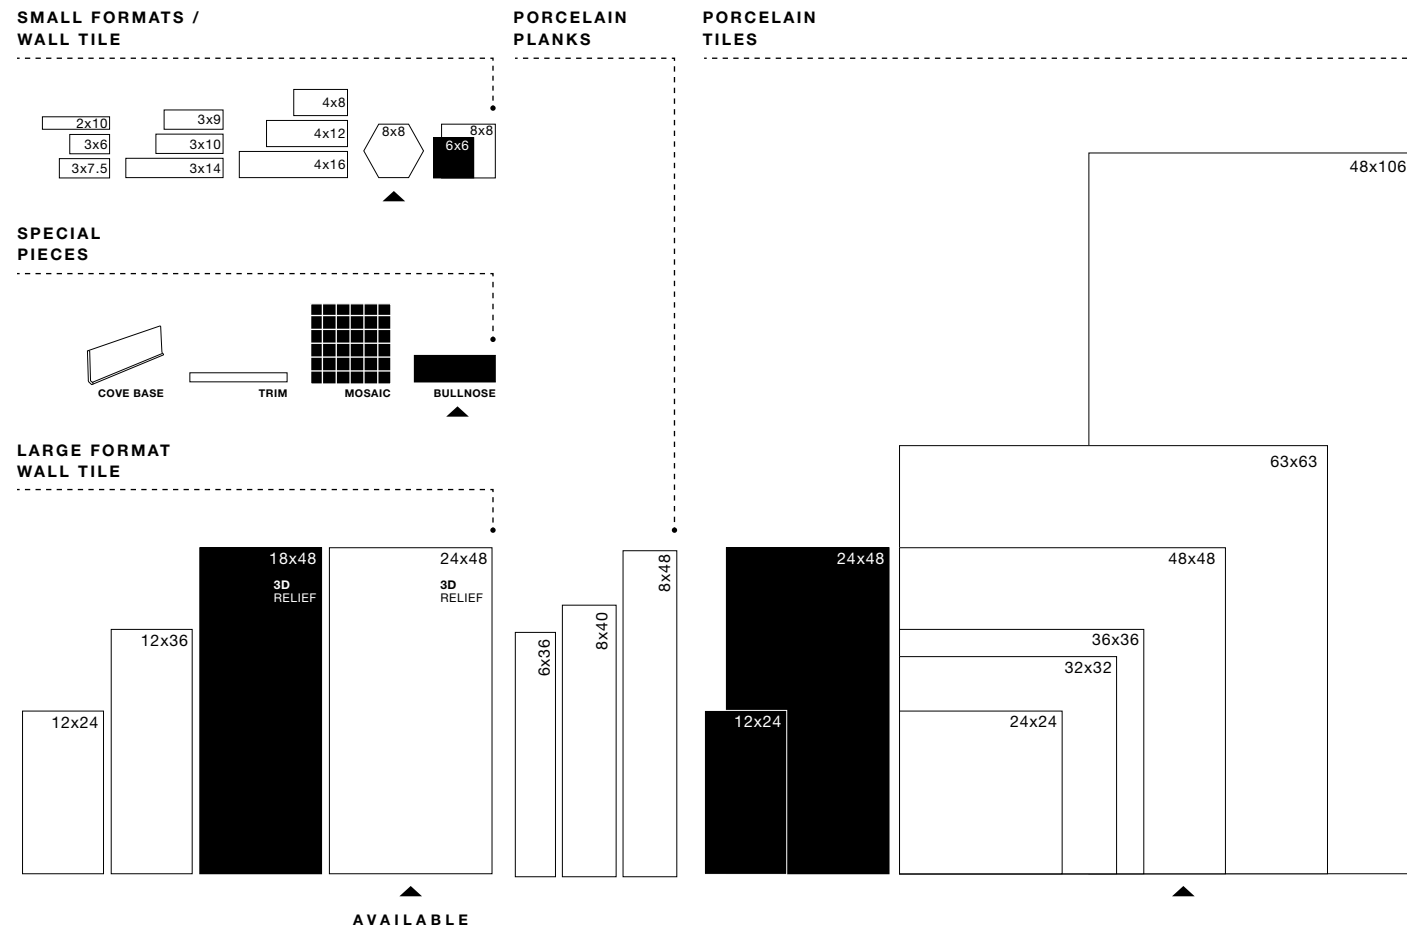

DOLOMIA

DISCOVER OUR SIZE OFFERING AT A GLANCE. FIND THE PERFECT SOLUTION FOR YOUR PROJECT WITH A QUICK LOOK AT OUR SIZE GUIDE TO FIND ALL SHAPES, SURFACES AND EDGE FINISHES AVAILABLE IN EACH COLLECTION.

AVAILABLE SIZES