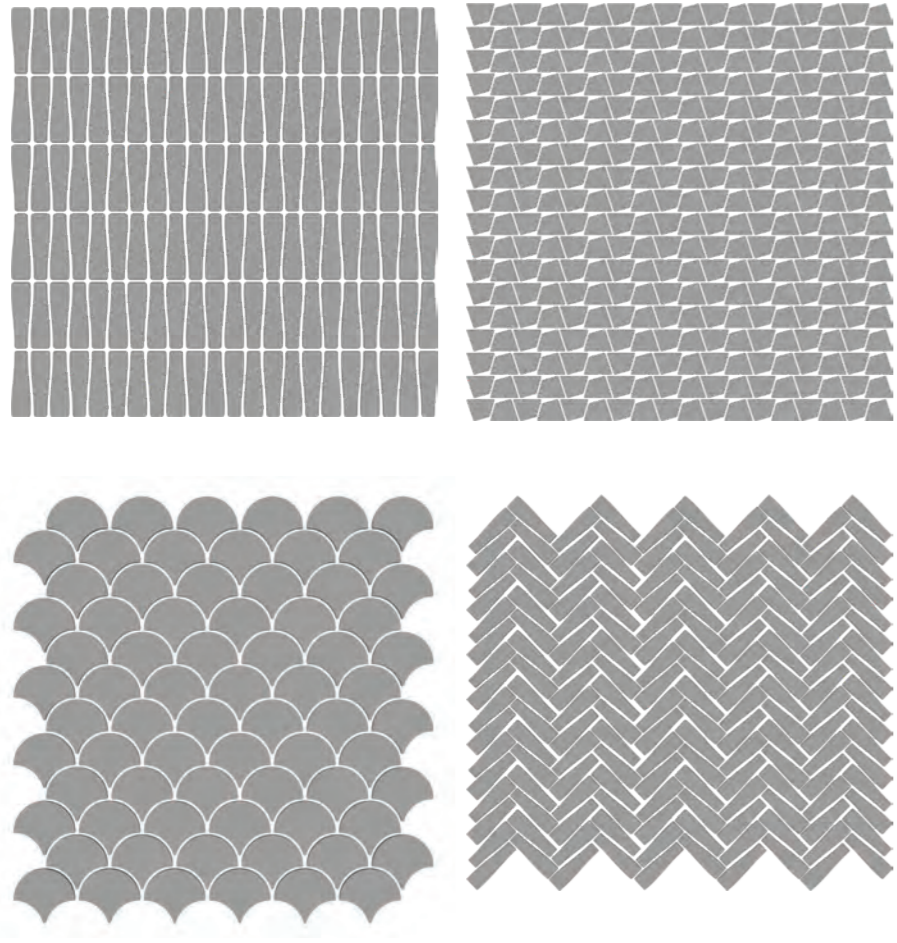

TENN WHITE

Tenn Brentwood White 11x12 MATTE PRESSED

TENN SAND

Tenn Midtown Sand 11x11 MATTE PRESSED

TENN SILVER

Tenn Broadway Silver 12x12 MATTE PRESSED

TENN SILVER

Tenn Broadway Silver 12x12 MATTE PRESSED