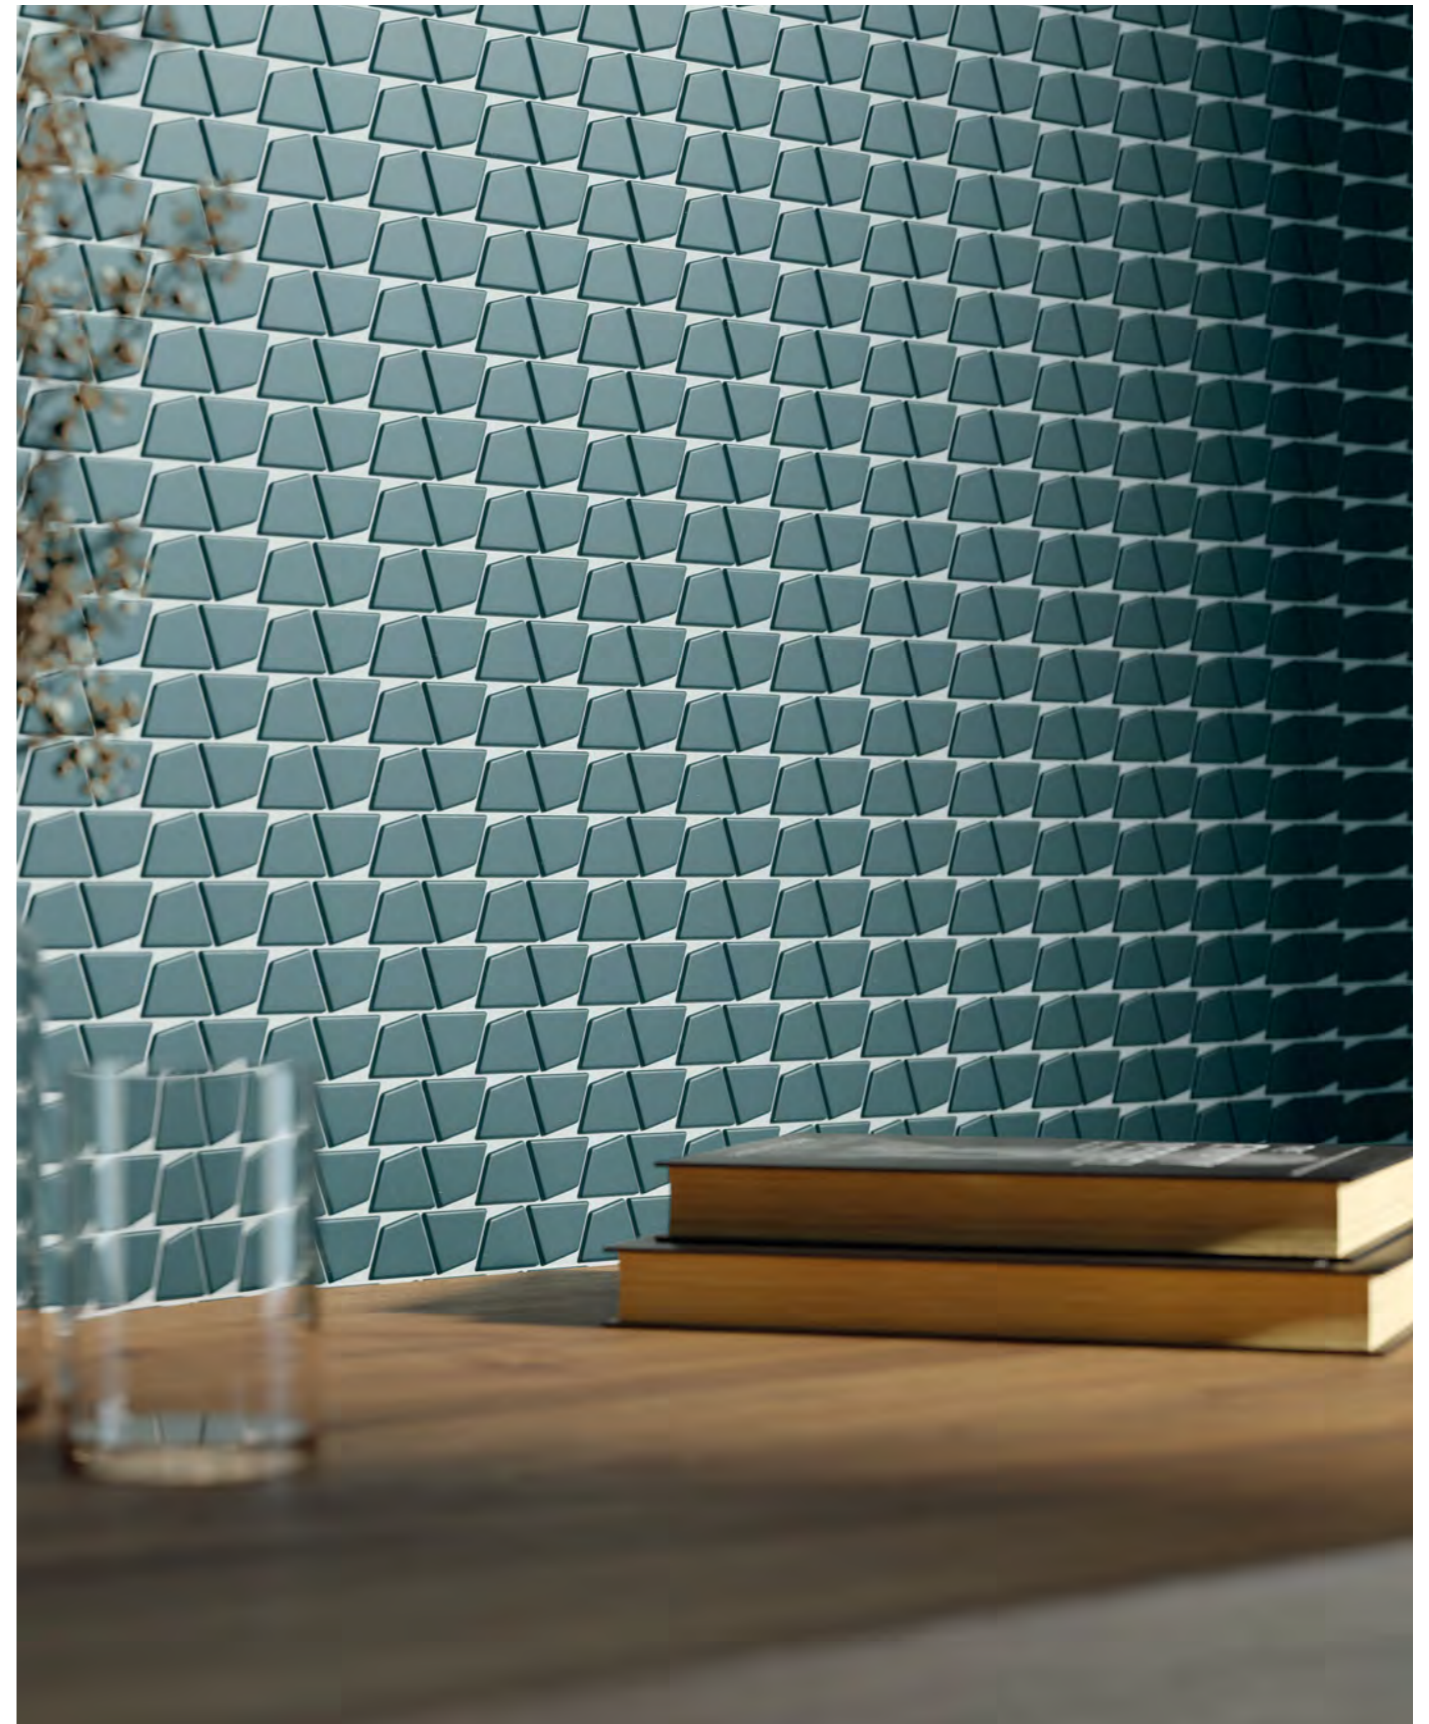

TENN CYAN

Tenn Broadway Cyan 12x12 MATTE PRESSED