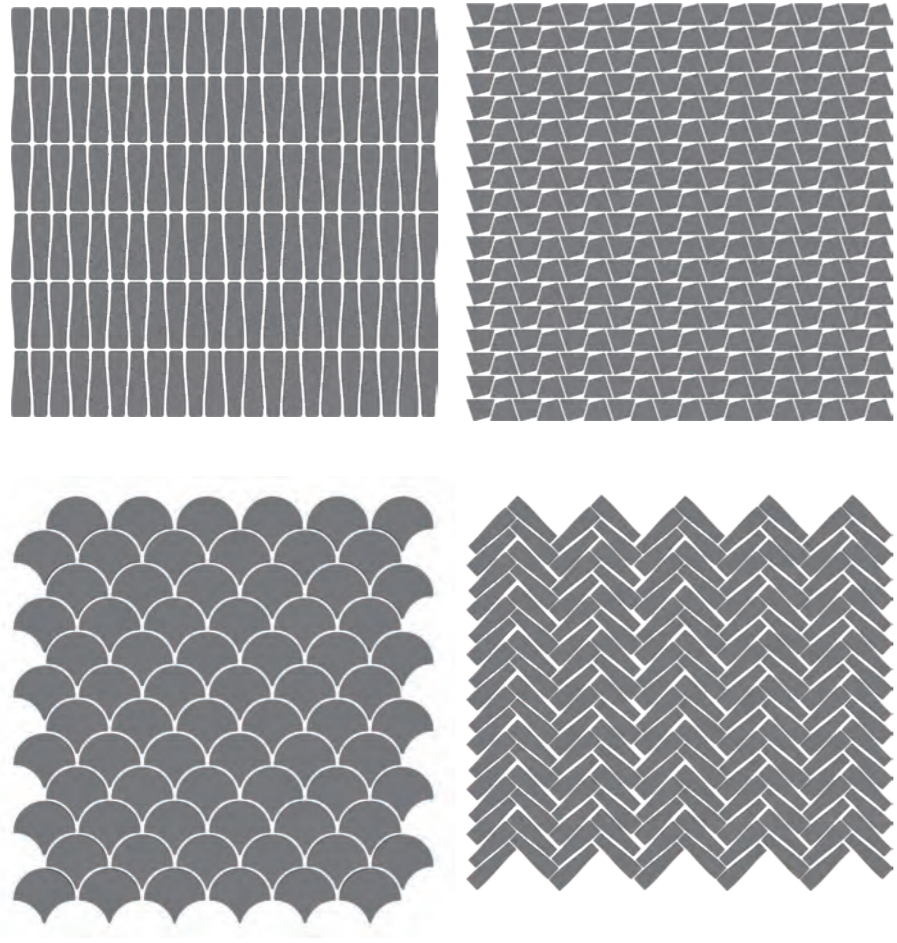

TENN ASH

Tenn Broadway Ash 12x12 MATTE PRESSED