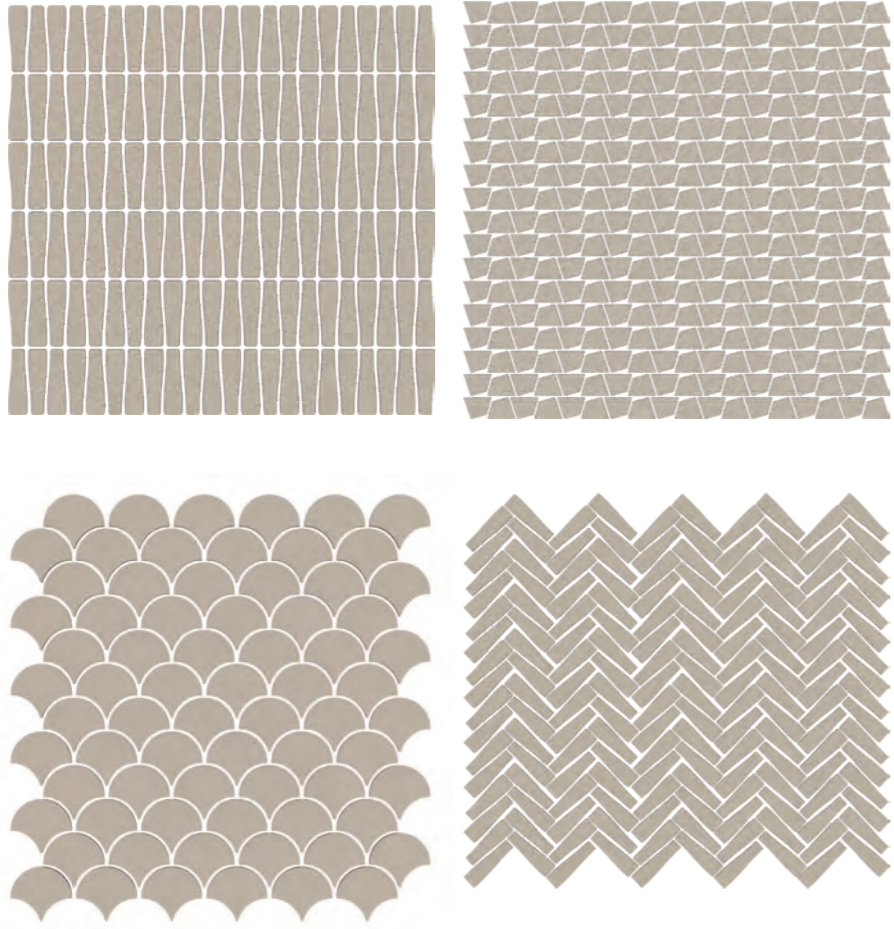

TENN WHITE

Tenn Brentwood White 11x12 MATTE PRESSED

TENN SAND

Tenn Midtown Sand 11x11 MATTE PRESSED

TENN SILVER

Tenn Broadway Silver 12x12 MATTE PRESSED

TENN SILVER

Tenn Broadway Silver 12x12 MATTE PRESSED

TENN ASH

Tenn Broadway Ash 12x12 MATTE PRESSED

TENN BLACK

Tenn Midtown Black 11x11 MATTE PRESSED

TENN INDIGO

Tenn Midtown Indigo 11x11 MATTE PRESSED

TENN CYAN

Tenn Broadway Cyan 12x12 MATTE PRESSED

Broadway Indigo
#80311ET

Broadway Cyan
#80312ET

Broadway Amber
#80313ET

Brentwood | V1

Size	SKU	Finishes
11x12	#80298ET	MATTE PRESSED

Brentwood White
#80298ET

Brentwood Sand
#80299ET

Brentwood Silver
#80300ET