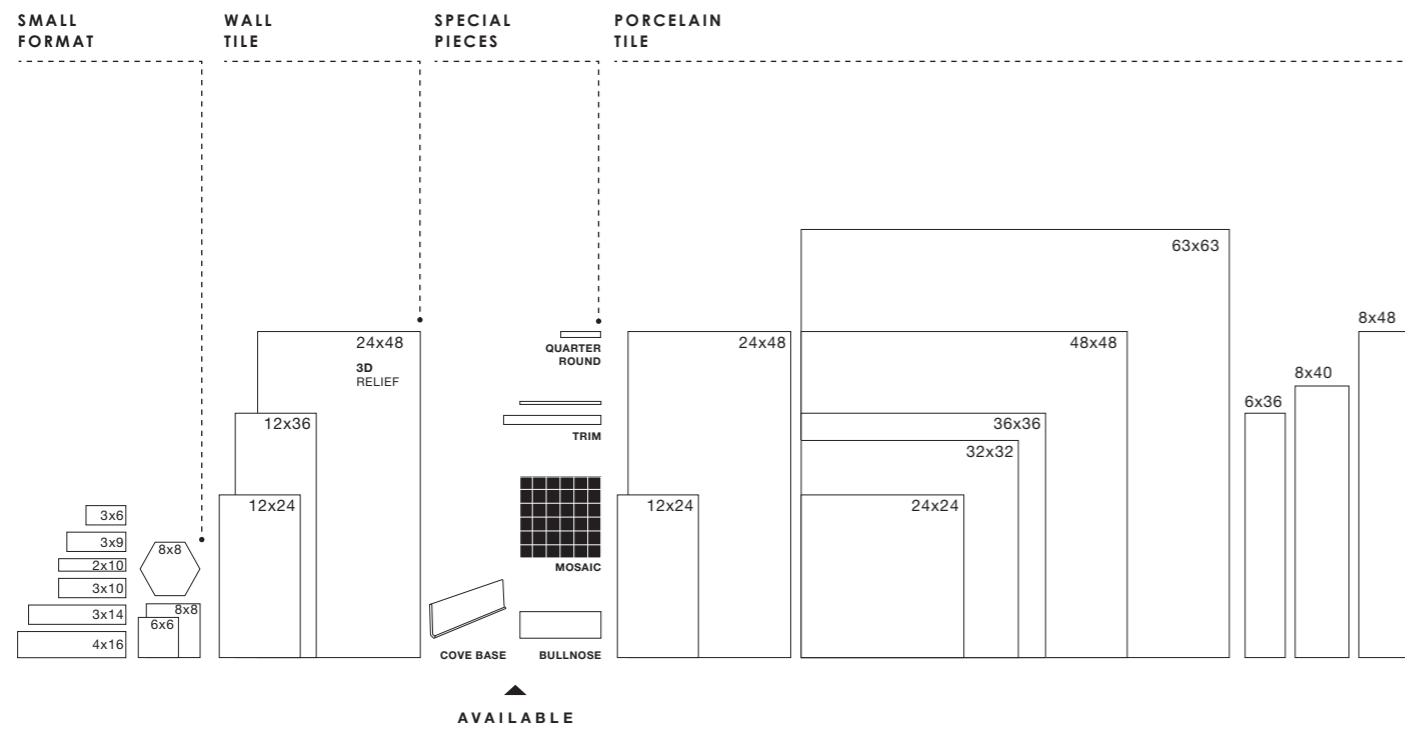

TENN

DISCOVER OUR SIZE OFFERING AT A GLANCE. FIND THE PERFECT SOLUTION FOR YOUR PROJECT WITH A QUICK LOOK AT OUR SIZE GUIDE TO FIND ALL SHAPES, SURFACES AND EDGE FINISHES AVAILABLE IN EACH COLLECTION.

AVAILABLE SIZES

AVAILABLE EDGES

RECTIFIED   PRESSED

AVAILABLE FINISHES

POLISHED   MATTE   GLOSSY   EXTERIOR   3D RELIEF