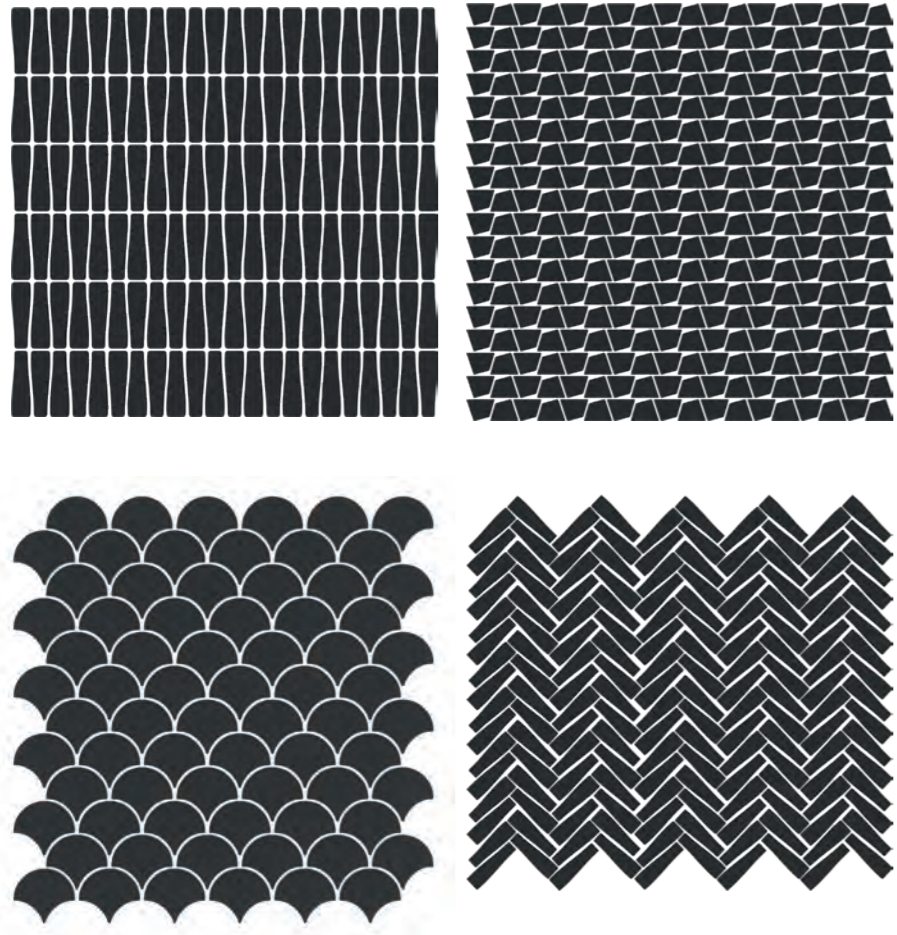

TENN WHITE

Tenn Brentwood White 11x12 MATTE PRESSED

TENN SAND

Tenn Midtown Sand 11x11 MATTE PRESSED

TENN SILVER

Tenn Broadway Silver 12x12 MATTE PRESSED

TENN SILVER

Tenn Broadway Silver 12x12 MATTE PRESSED

TENN ASH

Tenn Broadway Ash 12x12 MATTE PRESSED

TENN BLACK

Tenn Midtown Black 11x11 MATTE PRESSED

TENN INDIGO

Tenn Midtown Indigo 11x11 MATTE PRESSED

TENN CYAN

Tenn Broadway Cyan 12x12 MATTE PRESSED