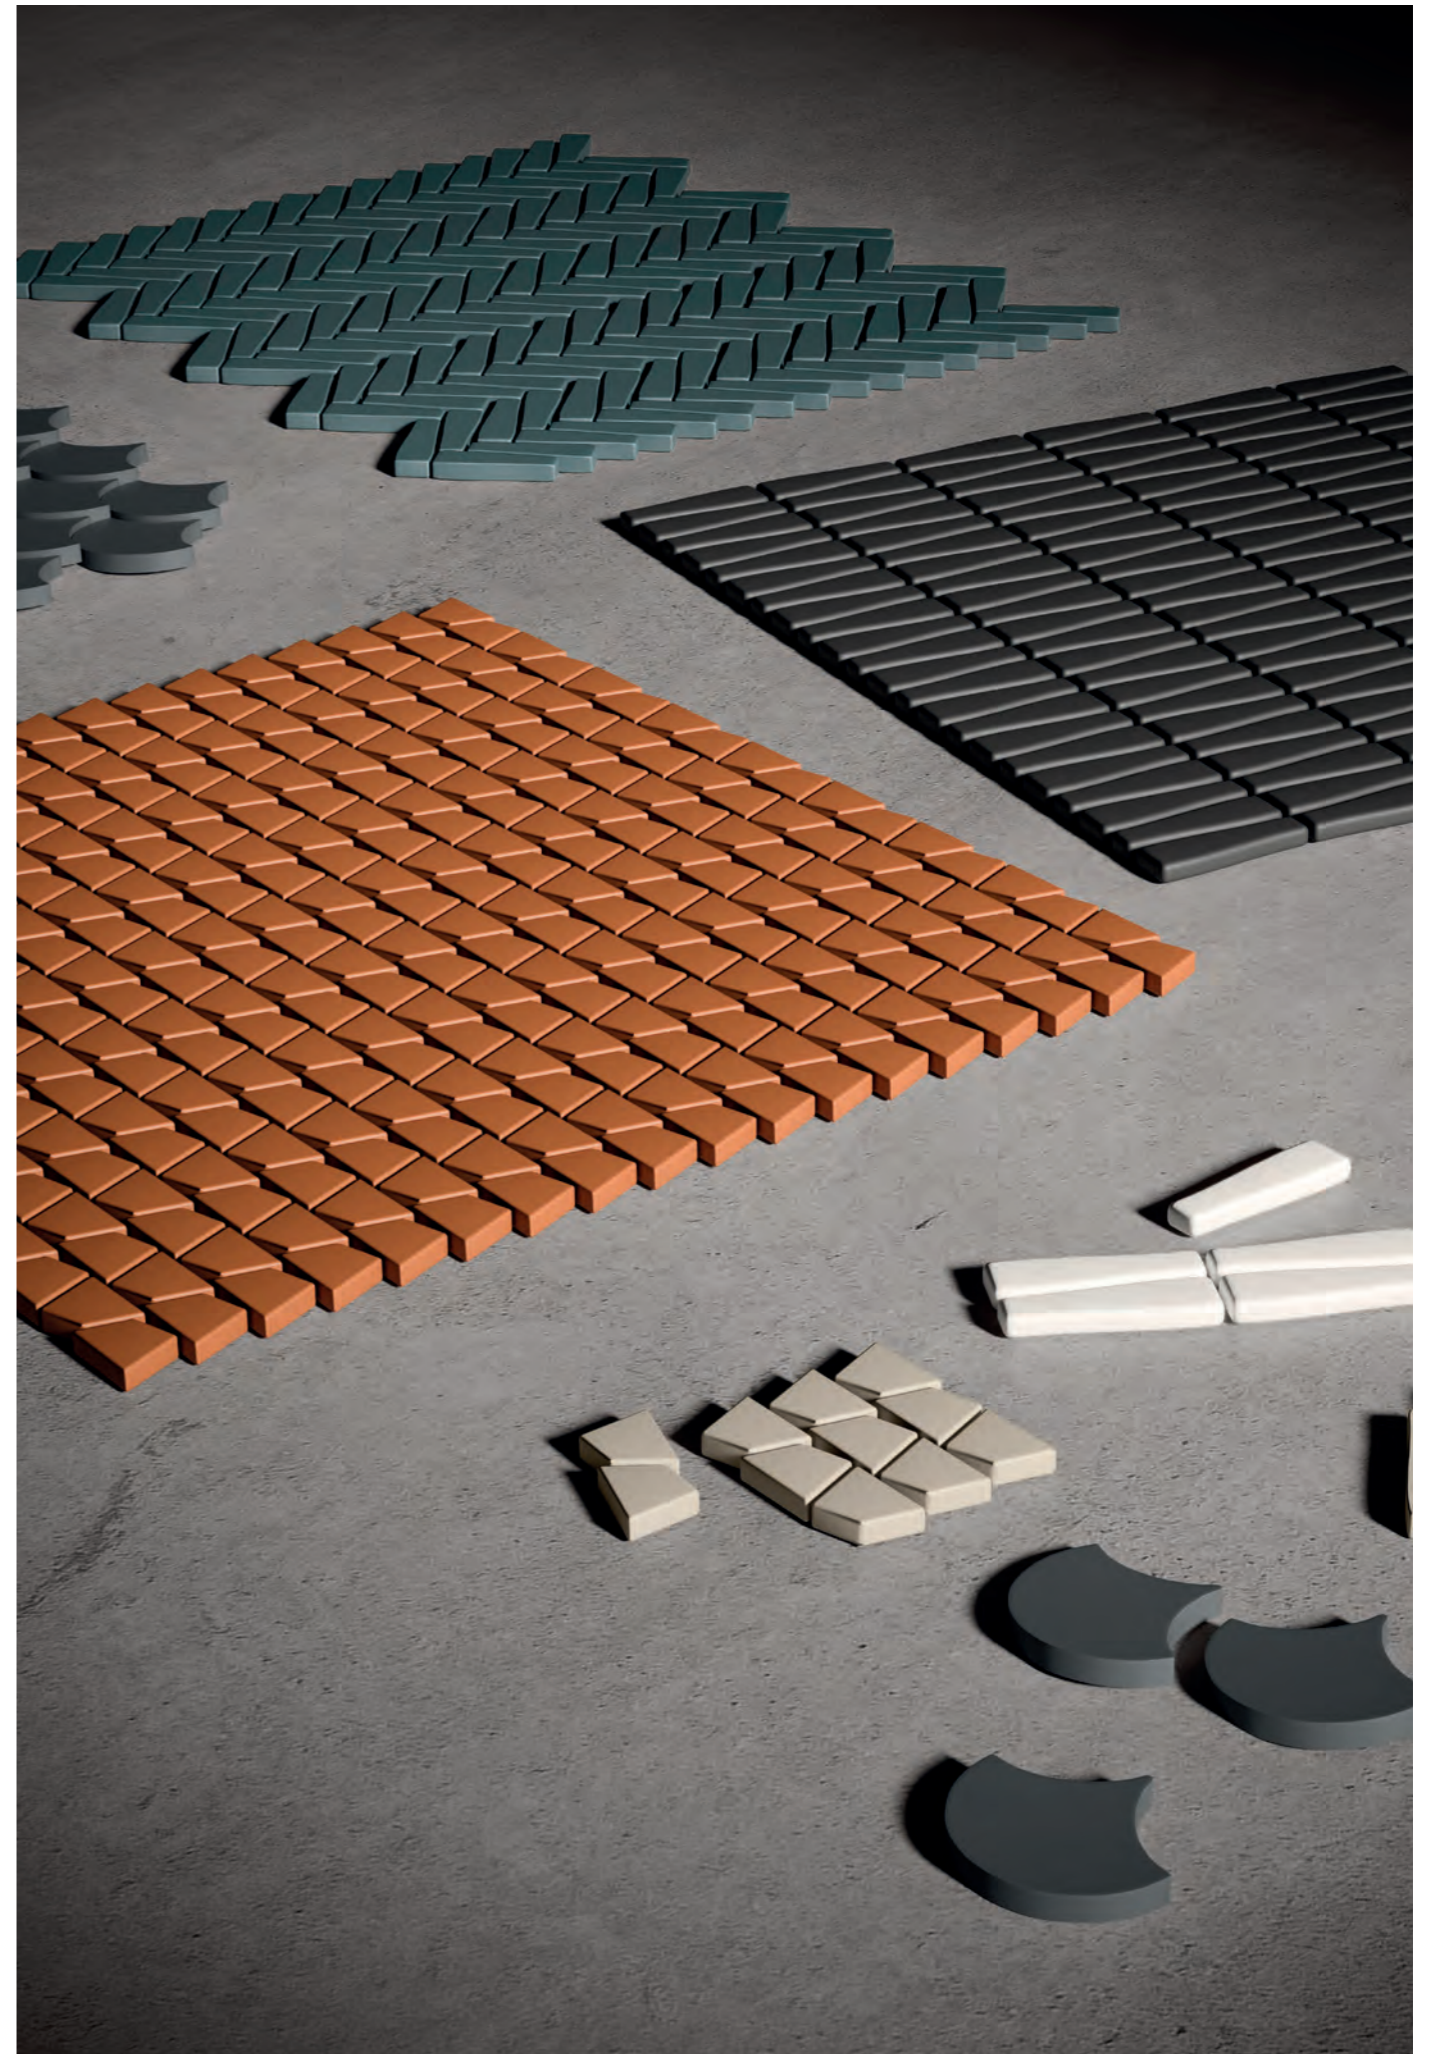

TENN WHITE

Tenn Brentwood White 11x12 MATTE PRESSED

TENN SAND

Tenn Midtown Sand 11x11 MATTE PRESSED

TENN SILVER

Tenn Broadway Silver 12x12 MATTE PRESSED

TENN SILVER

Tenn Broadway Silver 12x12 MATTE PRESSED

TENN ASH

Tenn Broadway Ash 12x12 MATTE PRESSED

TENN BLACK

Tenn Midtown Black 11x11 MATTE PRESSED

TENN INDIGO

Tenn Midtown Indigo 11x11 MATTE PRESSED

TENN CYAN

Tenn Broadway Cyan 12x12 MATTE PRESSED

TENN AMBER

Tenn Sobro Amber 12x12 MATTE PRESSED

TENN

DISCOVER OUR SIZE OFFERING AT A GLANCE. FIND THE PERFECT SOLUTION FOR YOUR PROJECT WITH A QUICK LOOK AT OUR SIZE GUIDE TO FIND ALL SHAPES, SURFACES AND EDGE FINISHES AVAILABLE IN EACH COLLECTION.