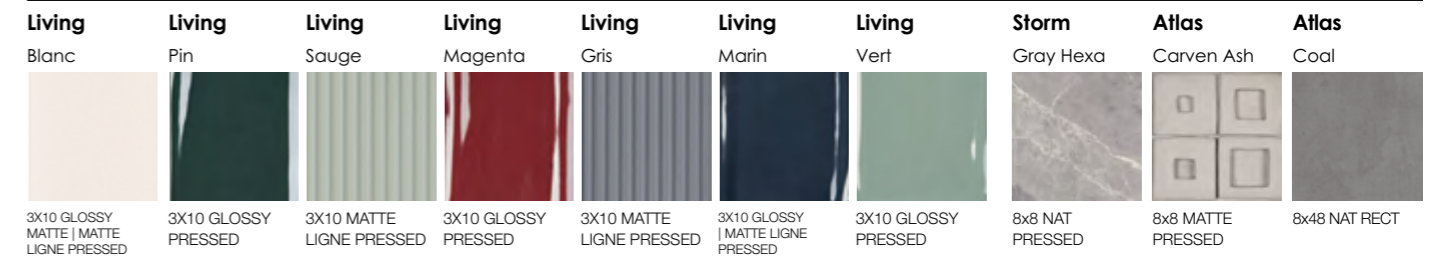

Living Gris 3x10 GLOSSY PRESSED
Living Marin 3x10 MATTE PRESSED | MATTE LIGNE PRESSED | GLOSSY PRESSED

LIVING NOIR

GLOSSY

MATTE

MATTE LIGNE

Living Noir 3x10 MATTE LIGNE PRESSED

LIVING COLLECTION

Living Blanc | Brut | Fumee | Gris | Saugé Vert | Pin | Magenta | Marin
| Noir 3x10 MATTE PRESSED | MATTE LIGNE PRESSED | GLOSSY PRESSED

AVAILABLE SIZES

AVAILABLE EDGES

RECTIFIED **PRESSED**

AVAILABLE FINISHES

POLISHED **MATTE** **GLOSSY** EXTERIOR 3D RELIEF

MOODBOARD MIX

VIVANT

COLORS AND SIZES

Blanc | V1

Size	SKU	Finishes
3X10	#204210E	MATTE PRESSED
	#204200E	GLOSSY PRESSED
	#204220E	LIGNE MATTE PRESSED

Brut | V1

Size	SKU	Finishes
3X10	#204212E	MATTE PRESSED
	#204202E	GLOSSY PRESSED
	#204222E	LIGNE MATTE PRESSED