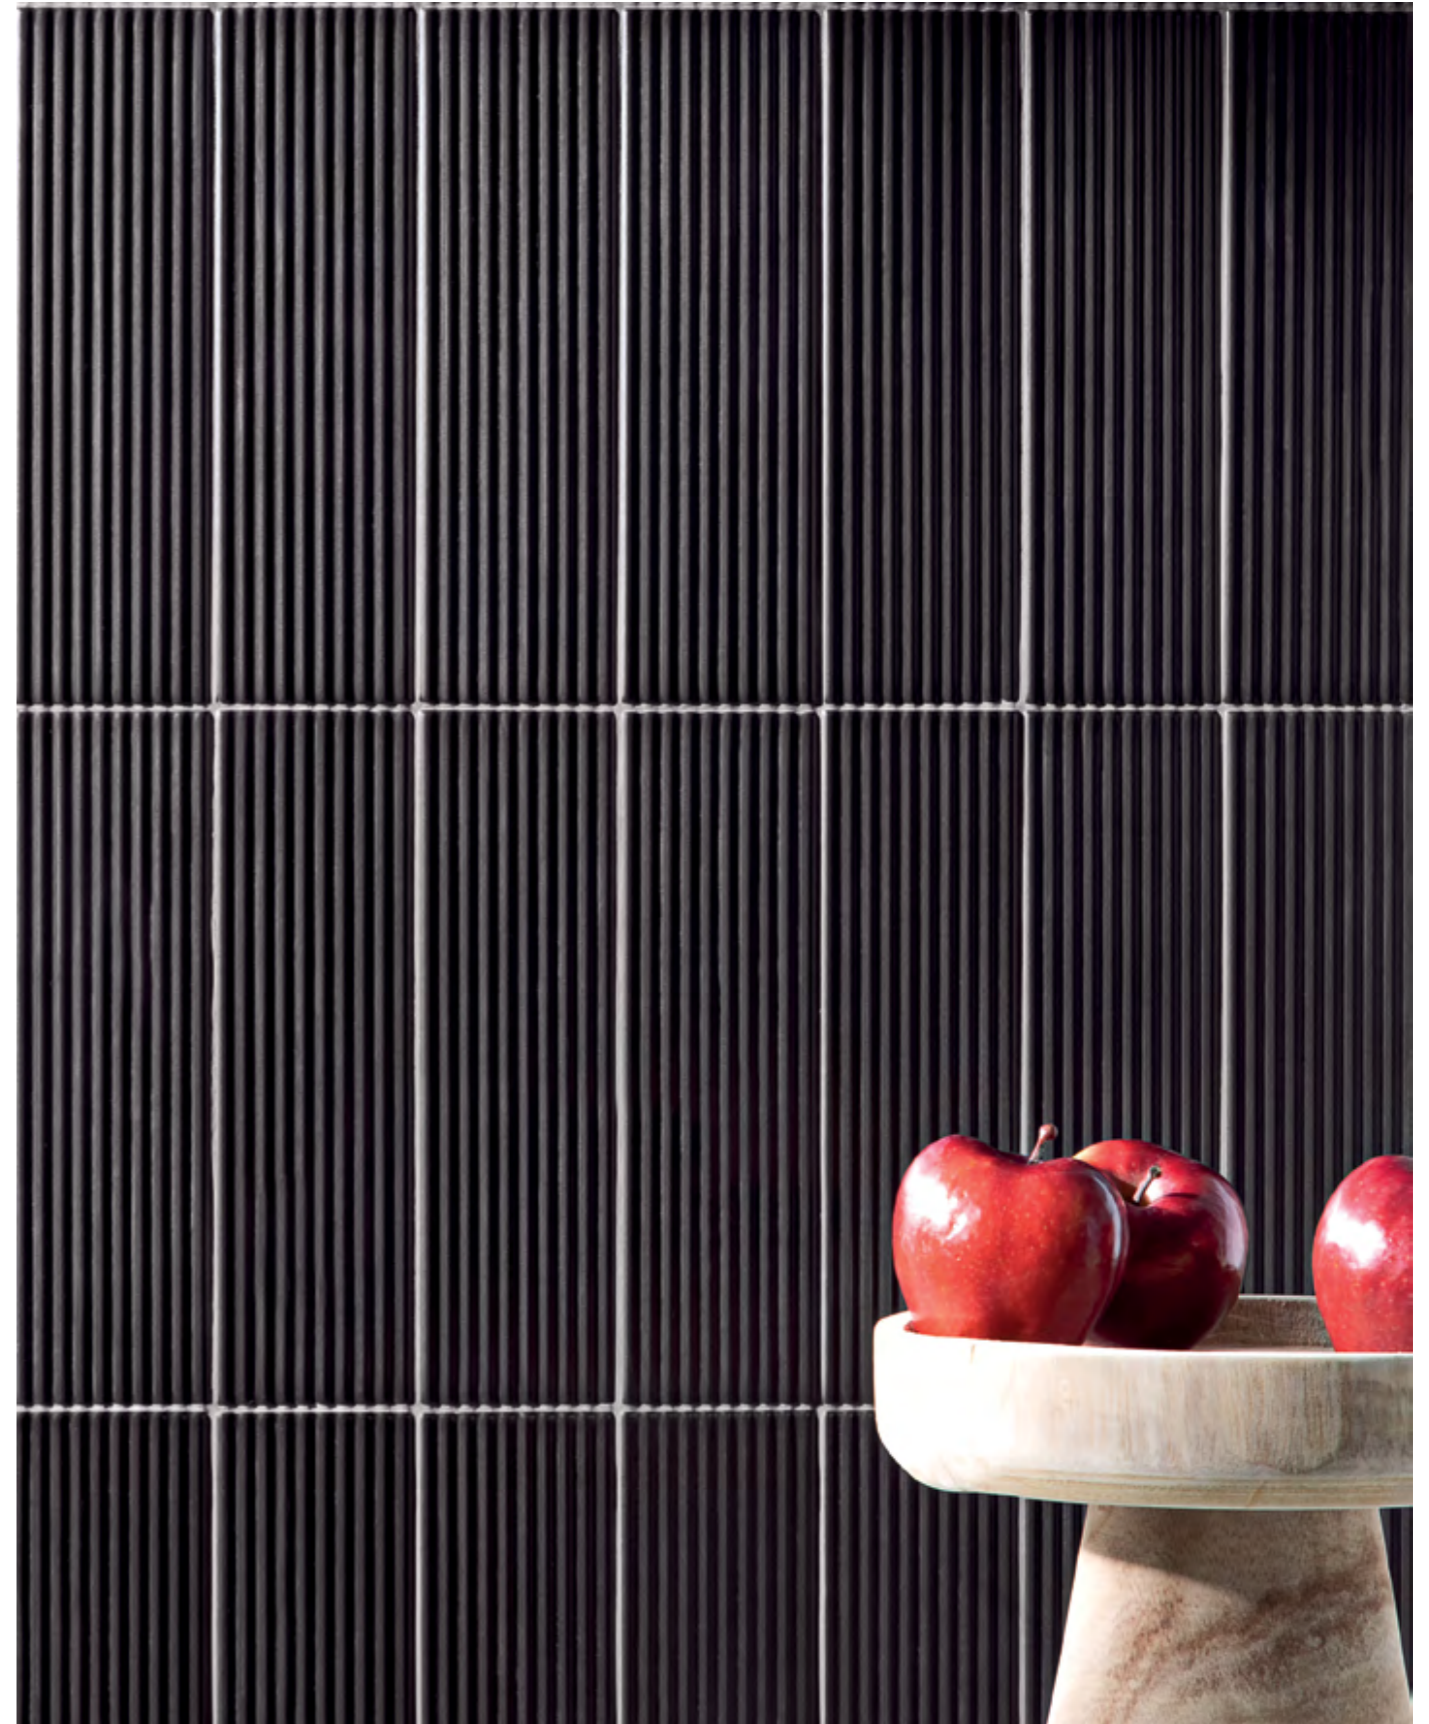

Living Noir 3x10 MATTE LIGNE PRESSED