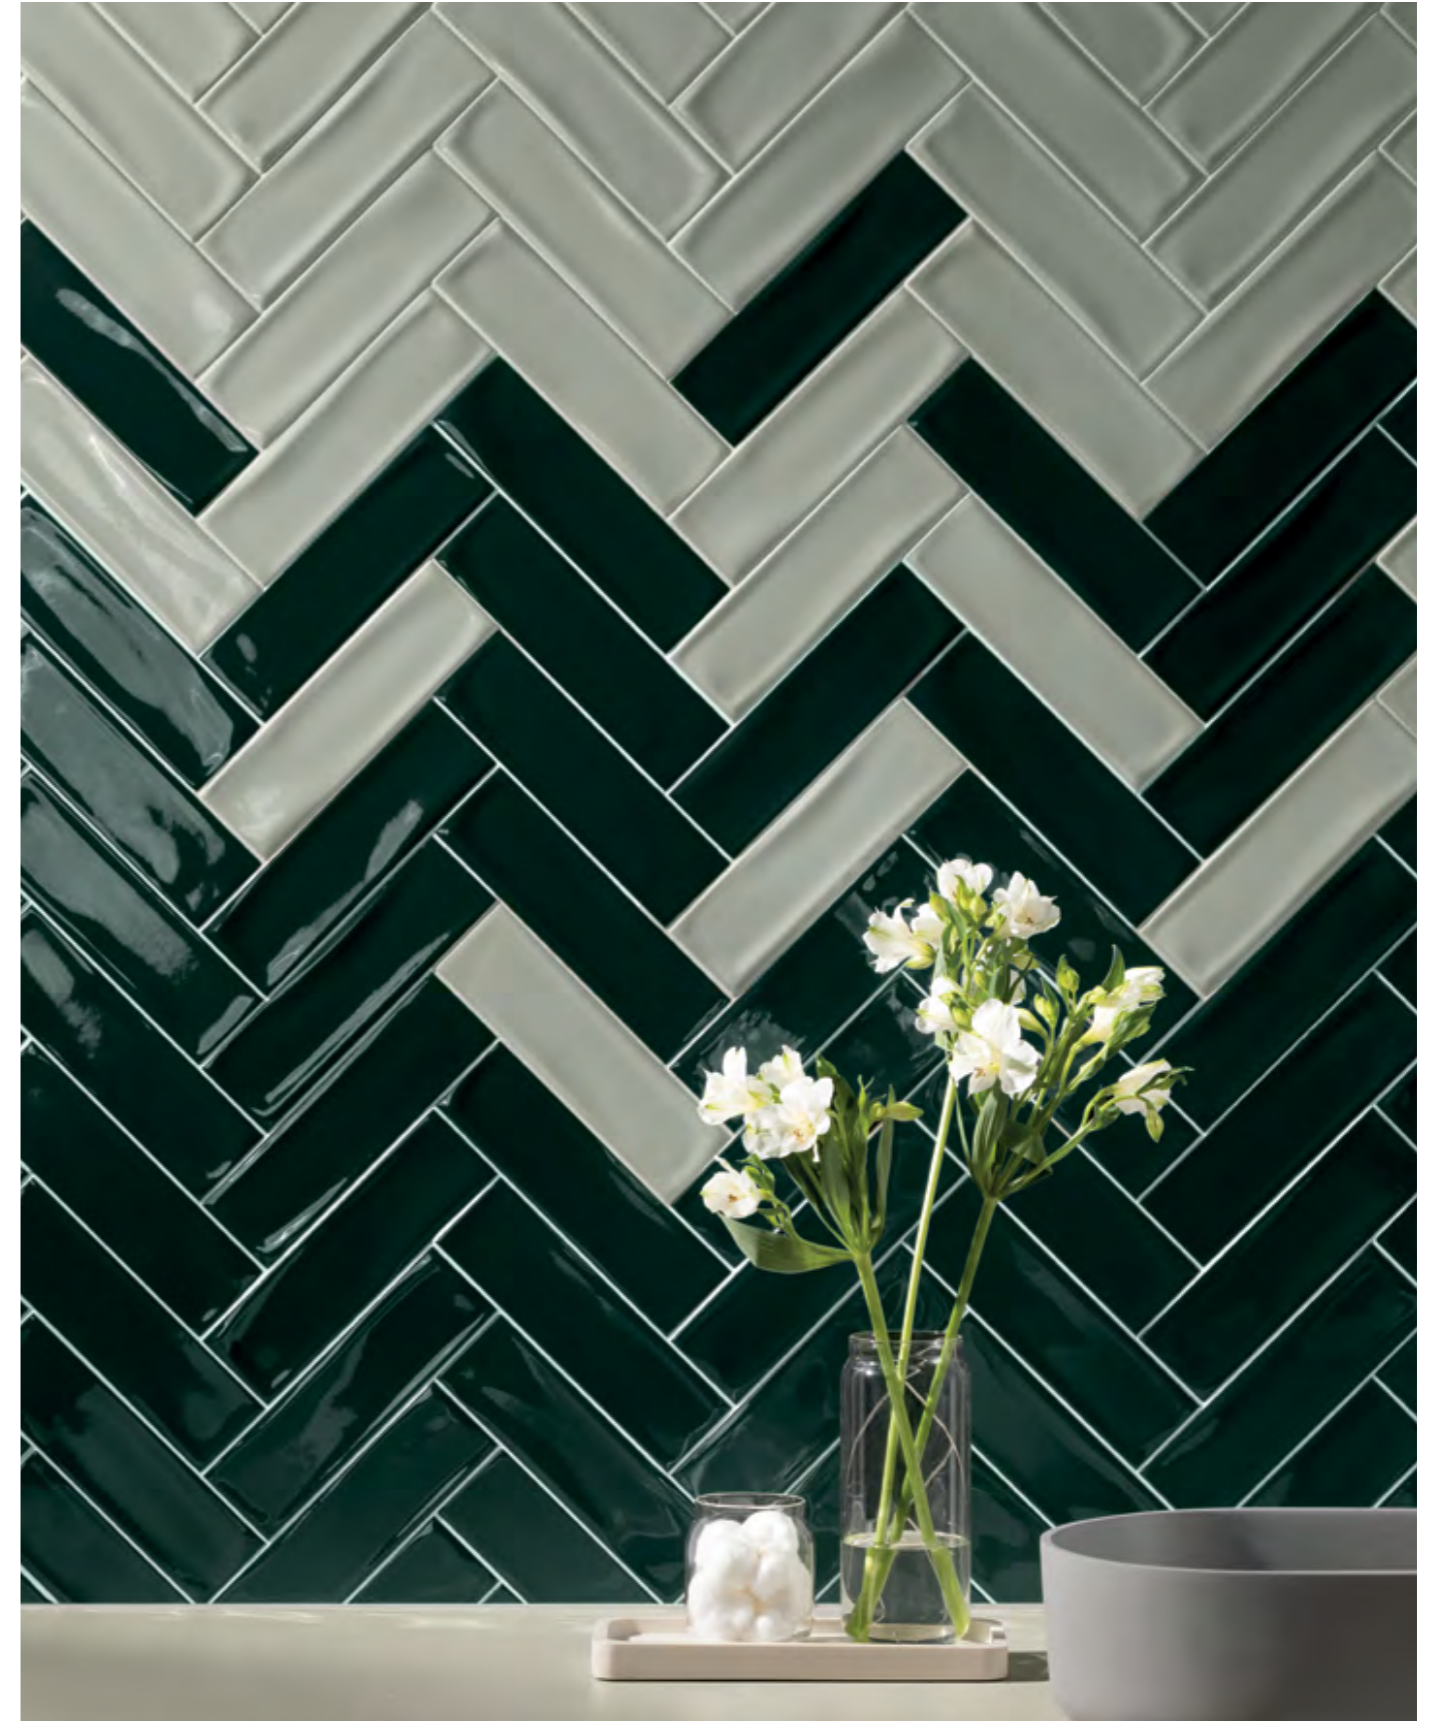

Living Sauge 3x10 GLOSSY PRESSED
Living Pin 3x10 GLOSSY PRESSED