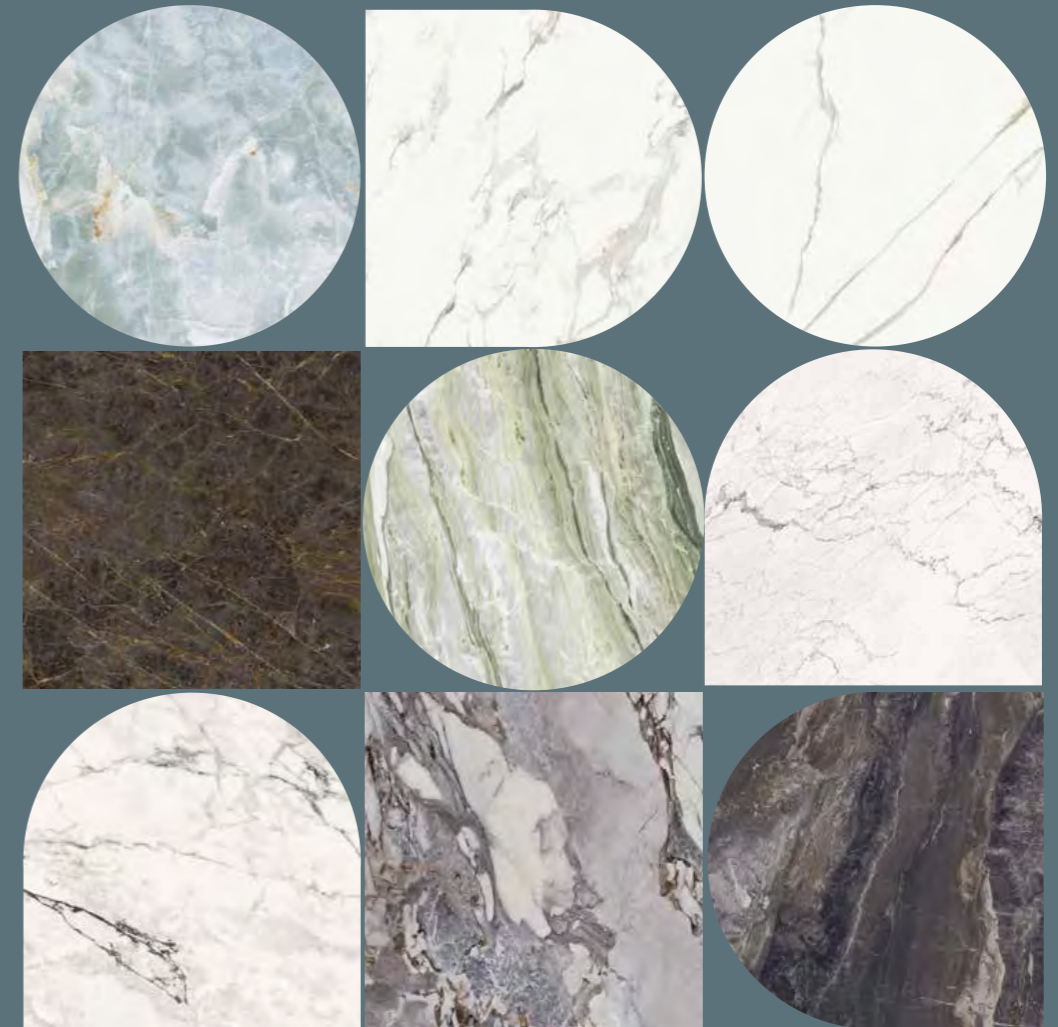

For 2023, Garden State tile, always with a sharp eye on the key trends in taste and interior design, decided to continue exploring the comparisons of marble and adding four color proposals (extra white Calacatta, Paonazzetto, unico grey and Orobico brown) and five new aesthetic applications, and it does so in its own way, with solutions strongly characterized by a sophisticated style.