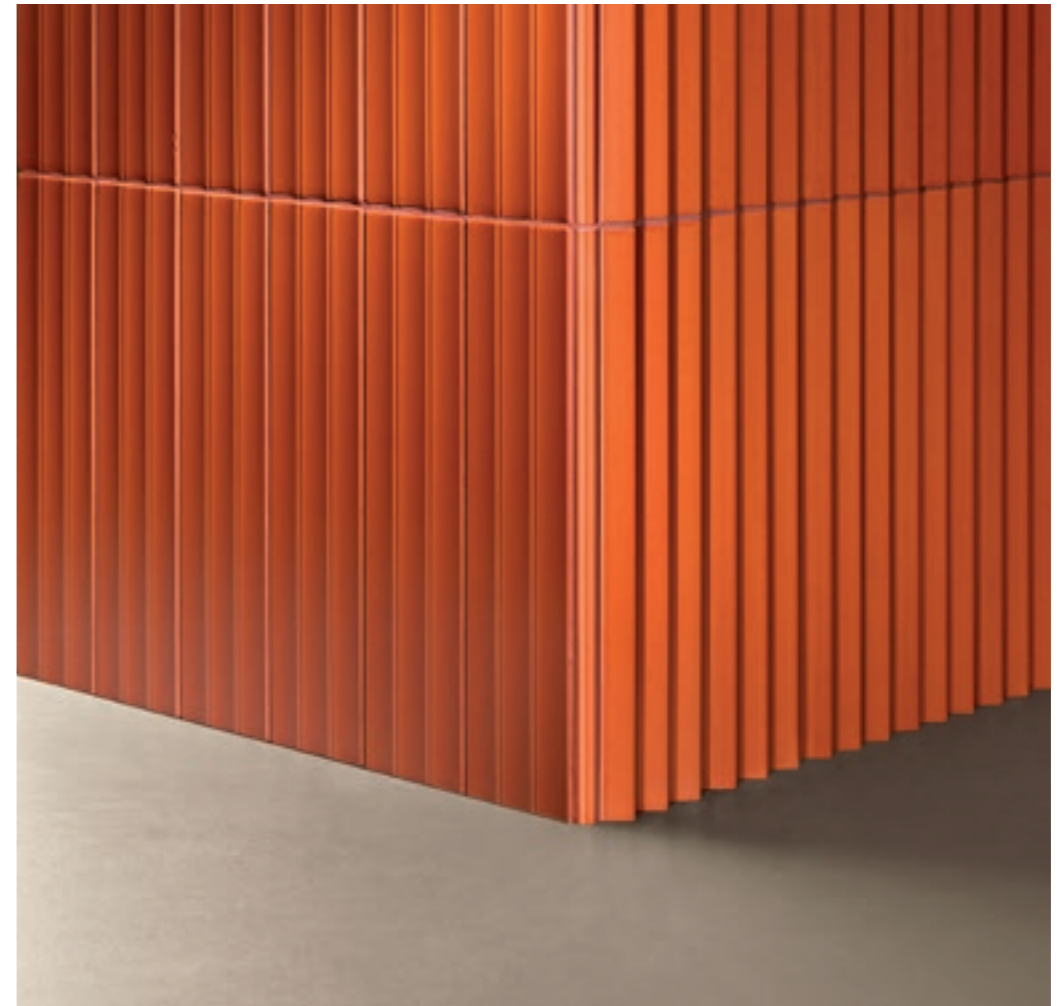

Wall / **3D Orange** · 7,5x30
Flat Orange · 7,5x30
Special Pieces · Raccordo per fondo 3D 1x30
Floor / **RIGA Dove** · 90x90