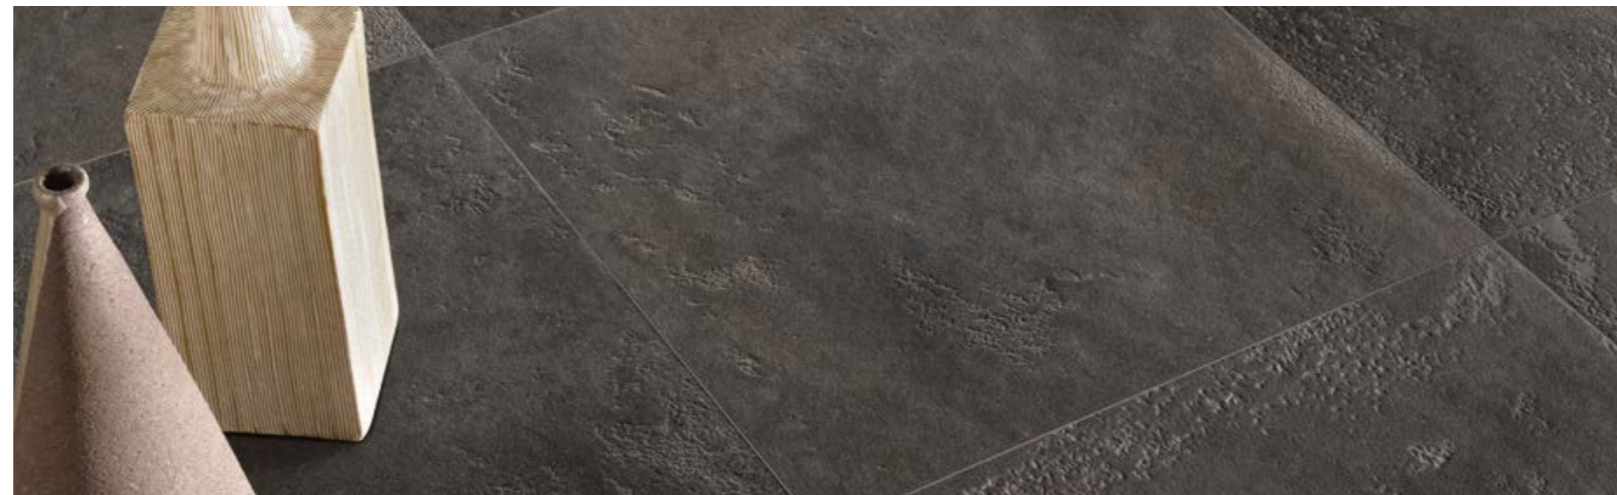

SHAPED TECHNOLOGY

3D Shaped Technology is a new digital process that is inserted in the production process to give maximum realism to ceramic products, through a surface forming process that enhances its conformation while preserving the characteristics of strength, durability and ease of cleaning typical of porcelain stoneware.

Combining vision and touch in a hyper-realistic realization without constraints or limits, 3D Shaped technology breaks the rules of the traditional concept of ceramic material which, from a two-dimensional vision, passes to a three-dimensional realization where every detail takes shape, colour and structure.

Development to find ever new technologies, able to offer all vanguard for the main international markets.

guarda
look

tocca
touch

senti
feel

meravigliati
wonder