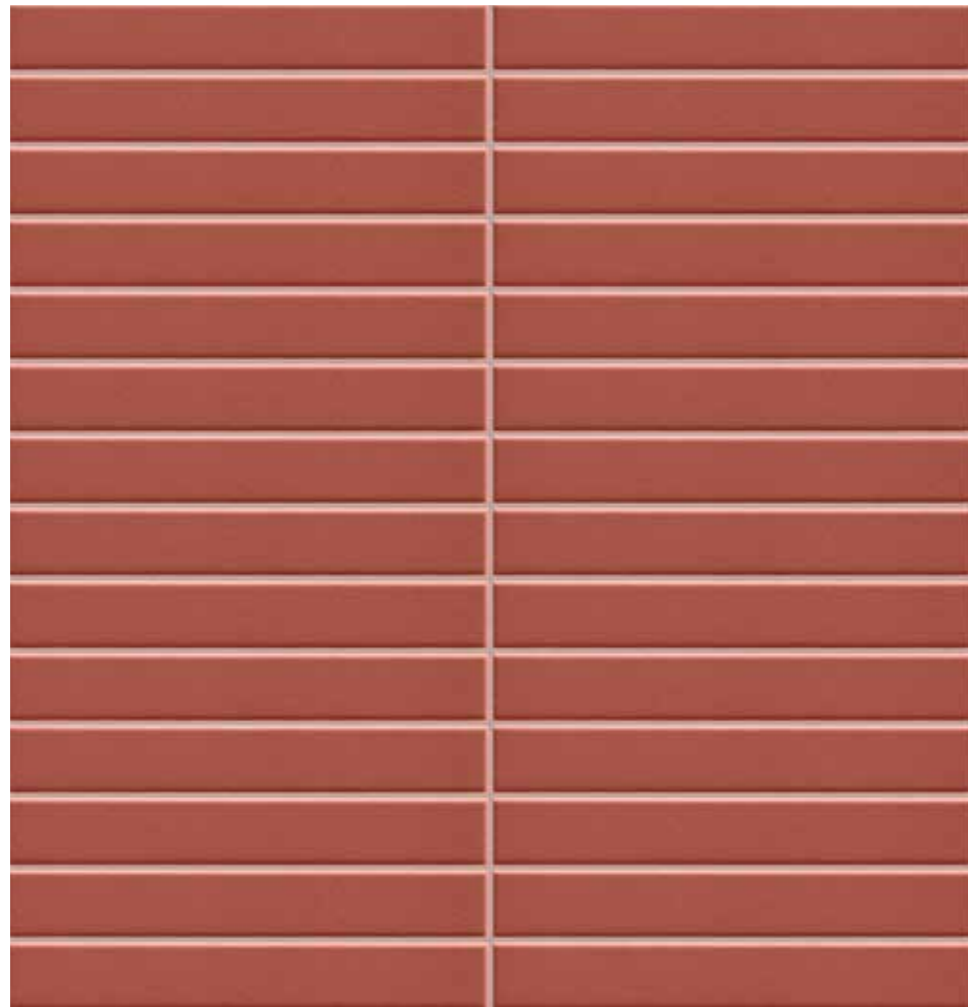

CHERRY PIE

Mosaic 29x30cm - 11,4"x12"
(strip 2x14,5cm - 1"x6")
matte finish
± 5,5mm

STICK Cherry Pie mosaic 29x30cm matte