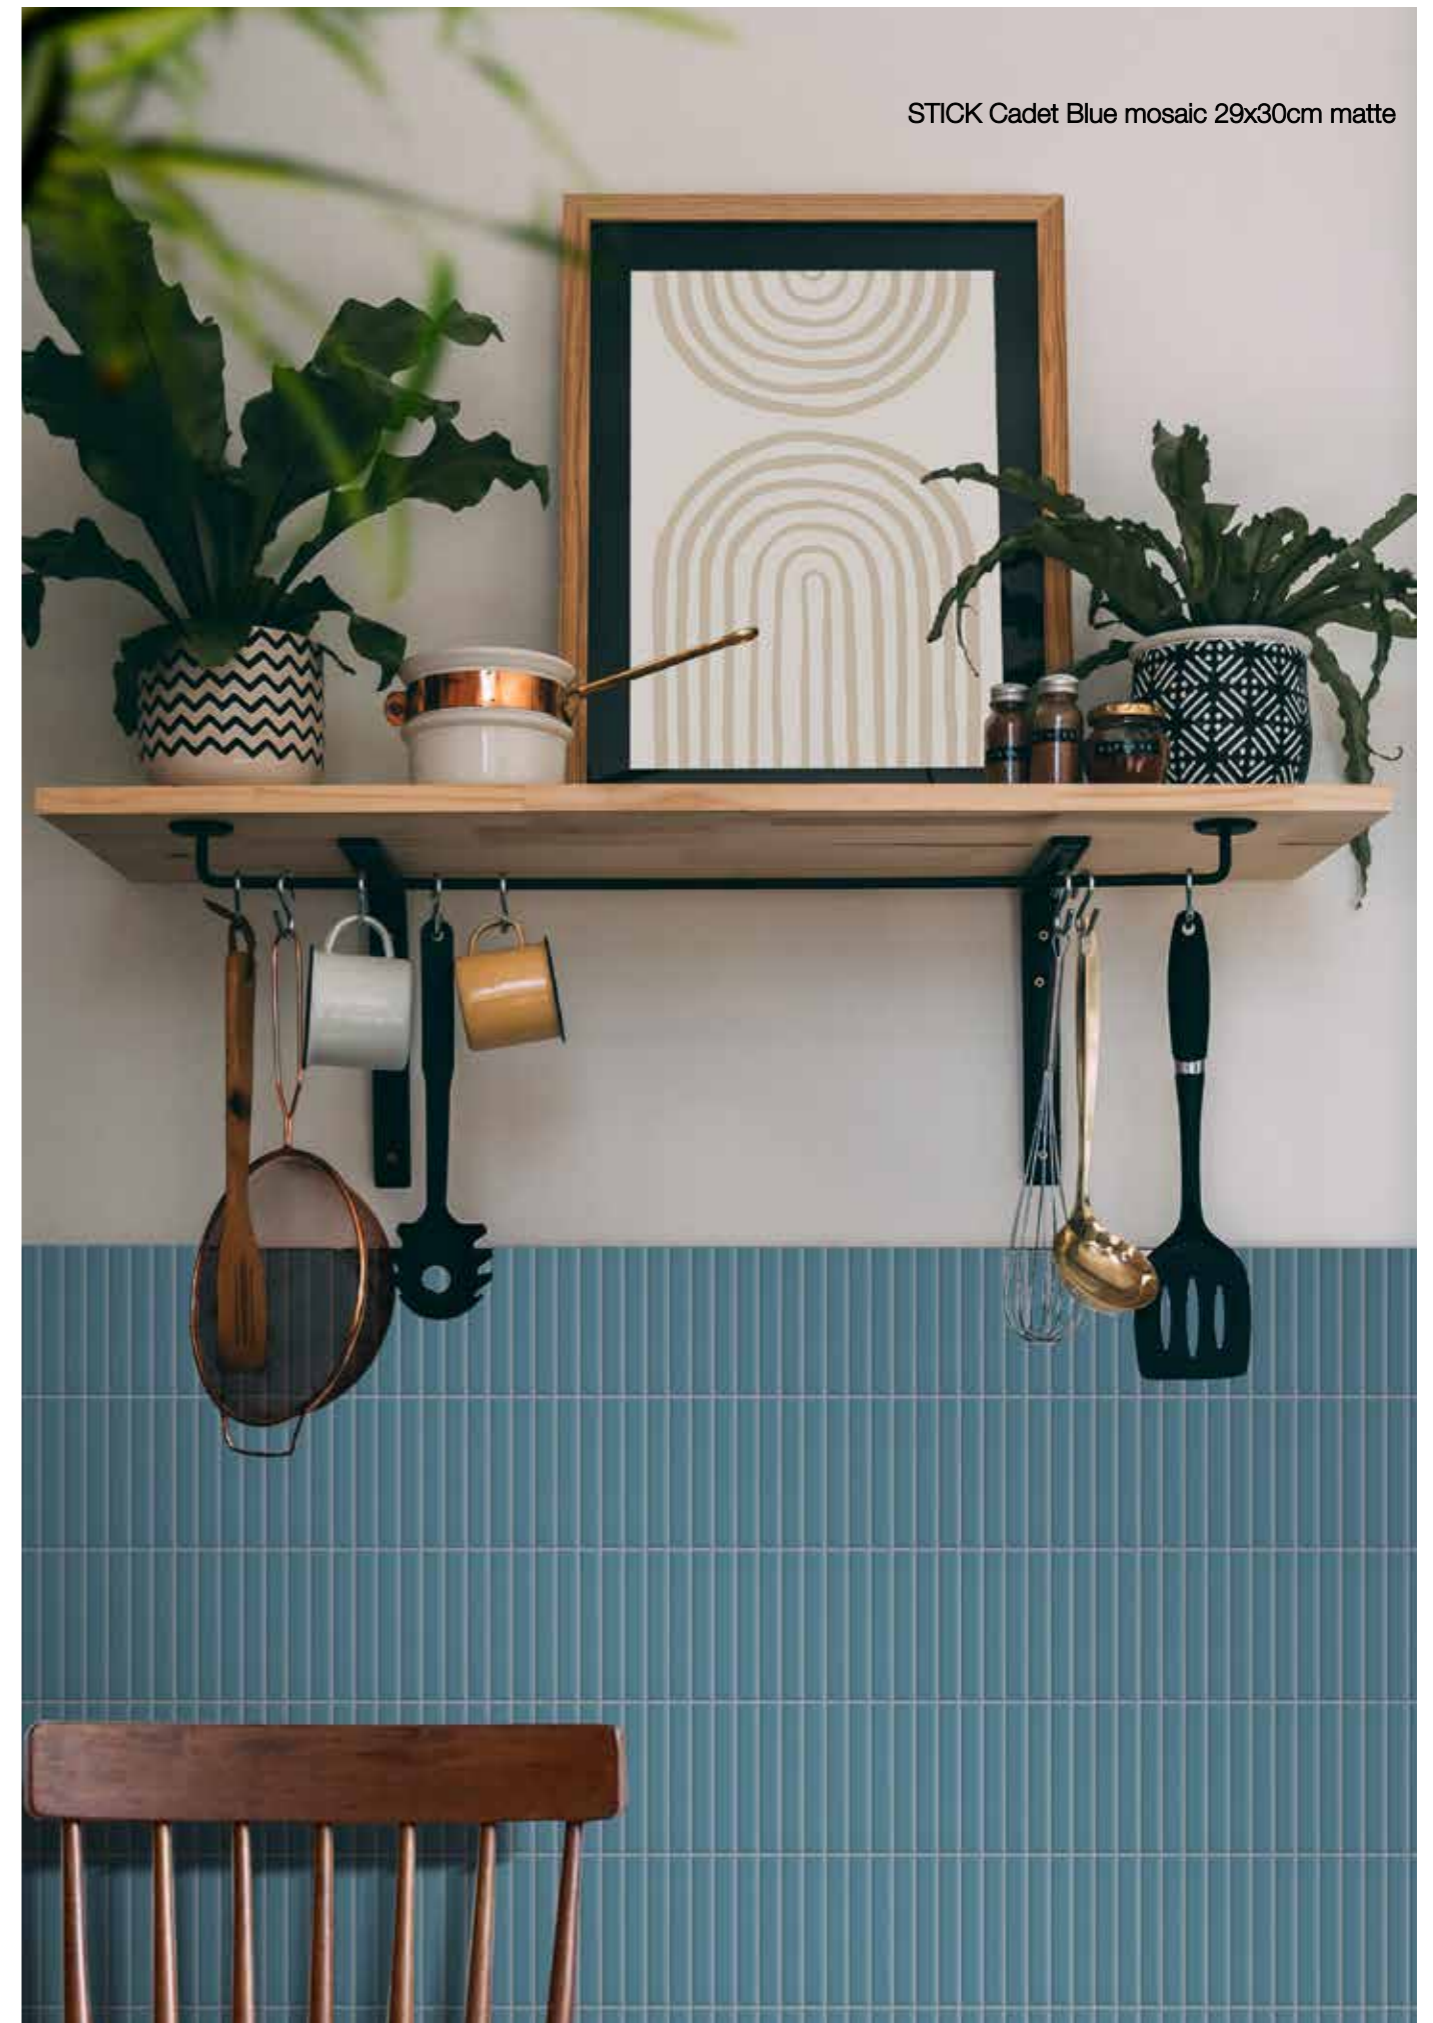

CADET BLUE

Mosaic 29x30cm - 11,4"x12"
(strip 2x14,5cm - 1"x6")
matte finish
≈ 5,5mm

STICK Cadet Blue mosaic 29x30cm matte