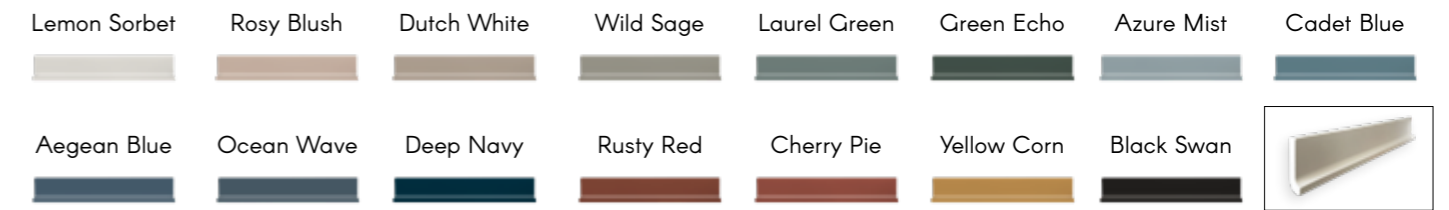

SKIRTING

± 7,5mm

5x30cm - 2"x12"

- MATTE finish-