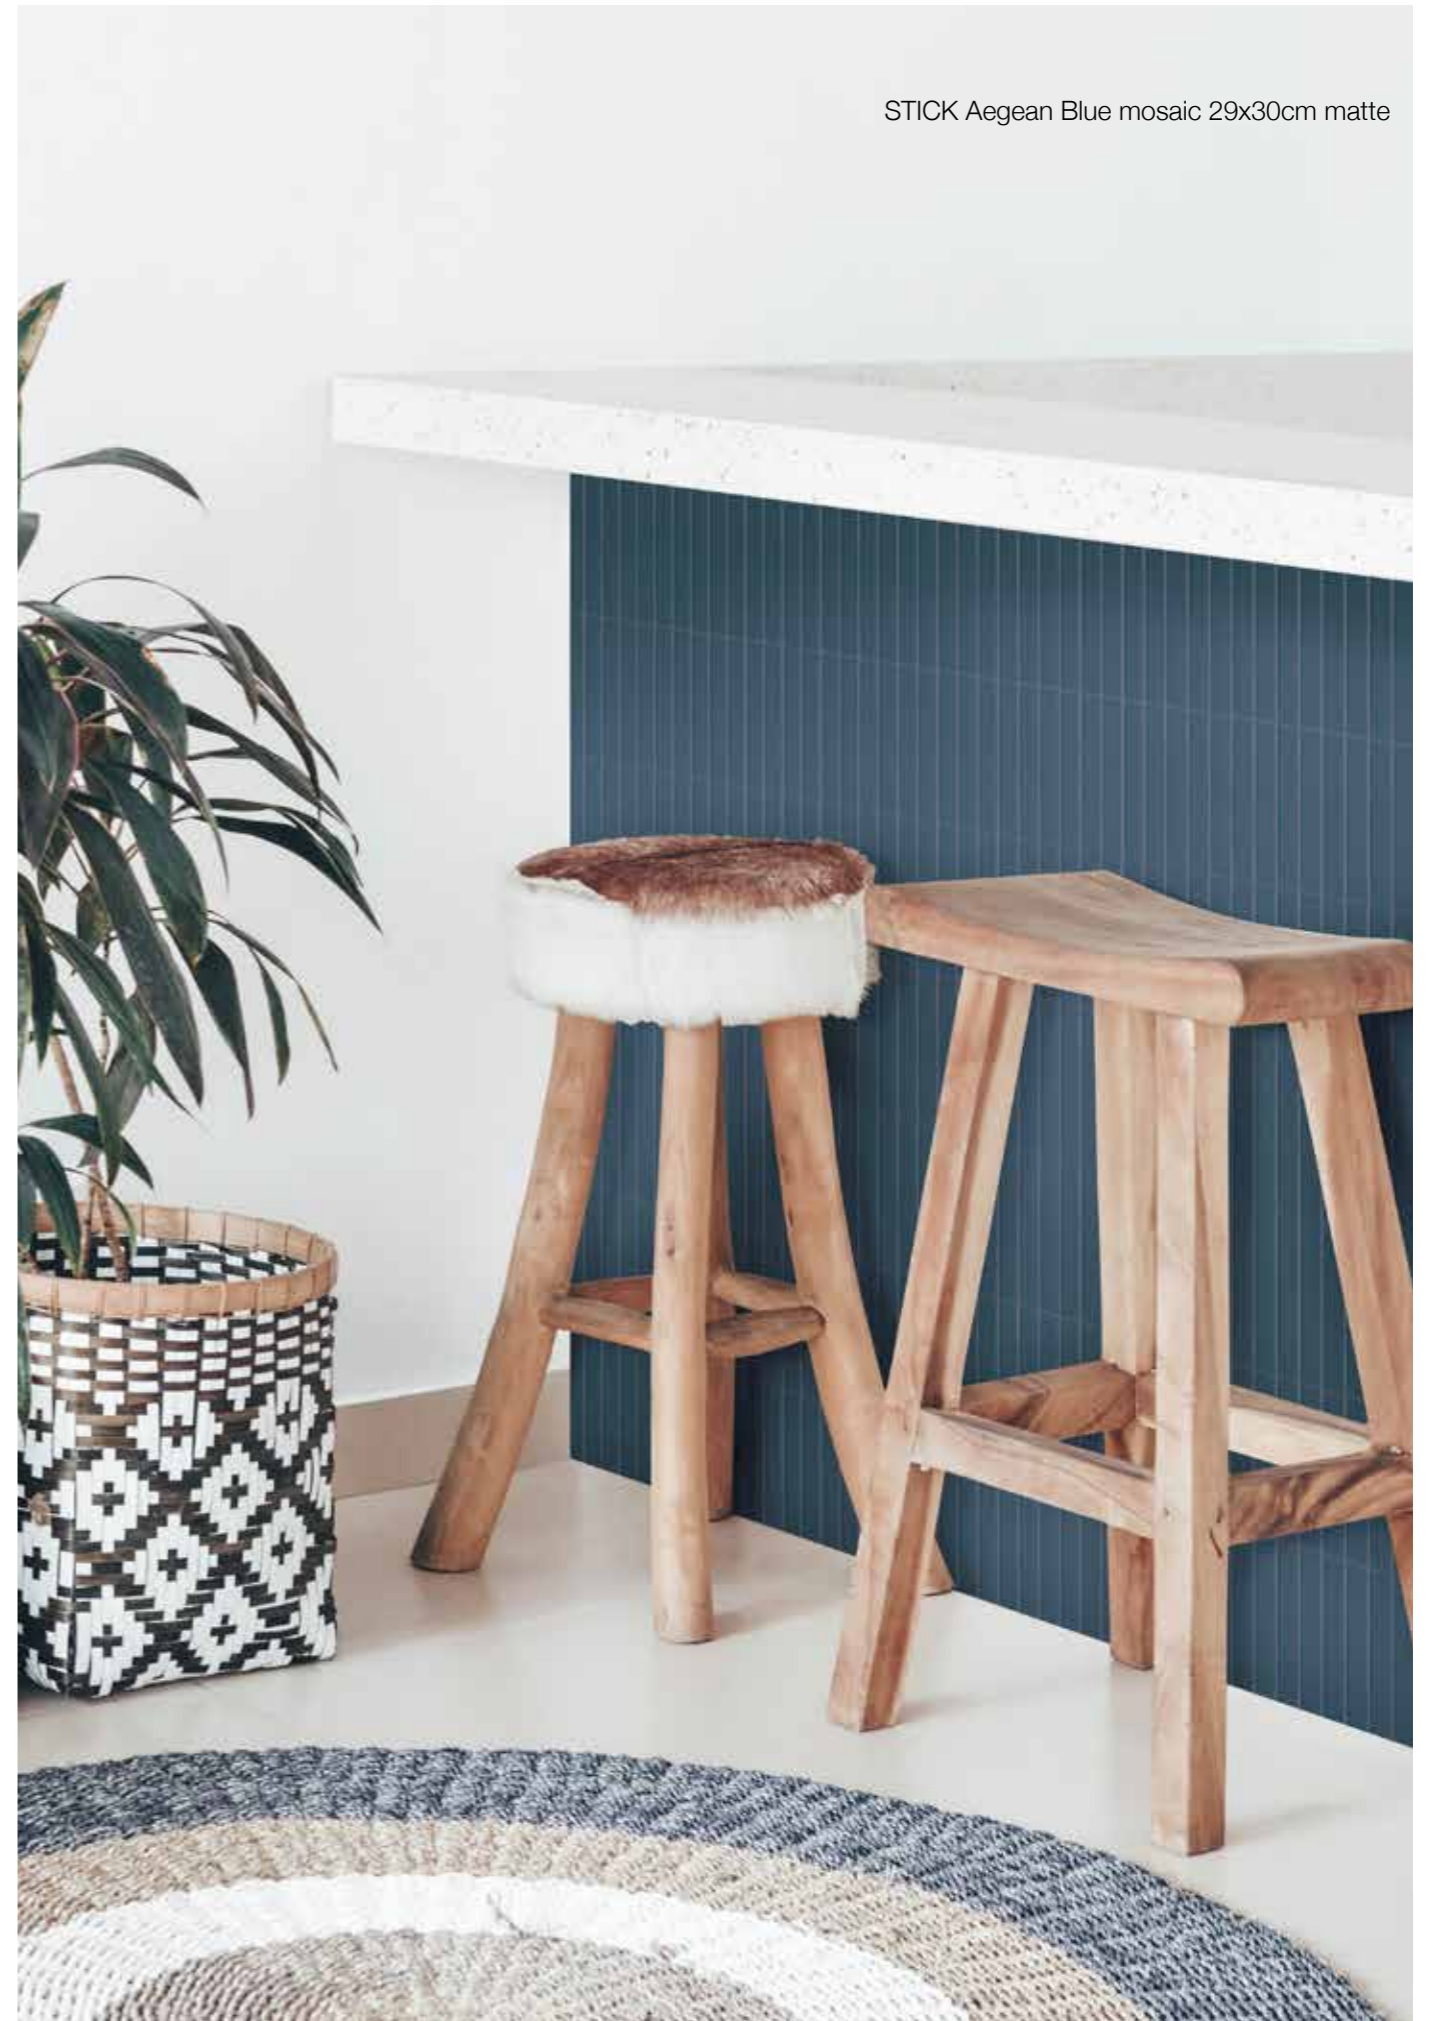

STICK Aegean Blue mosaic 29x30cm matte