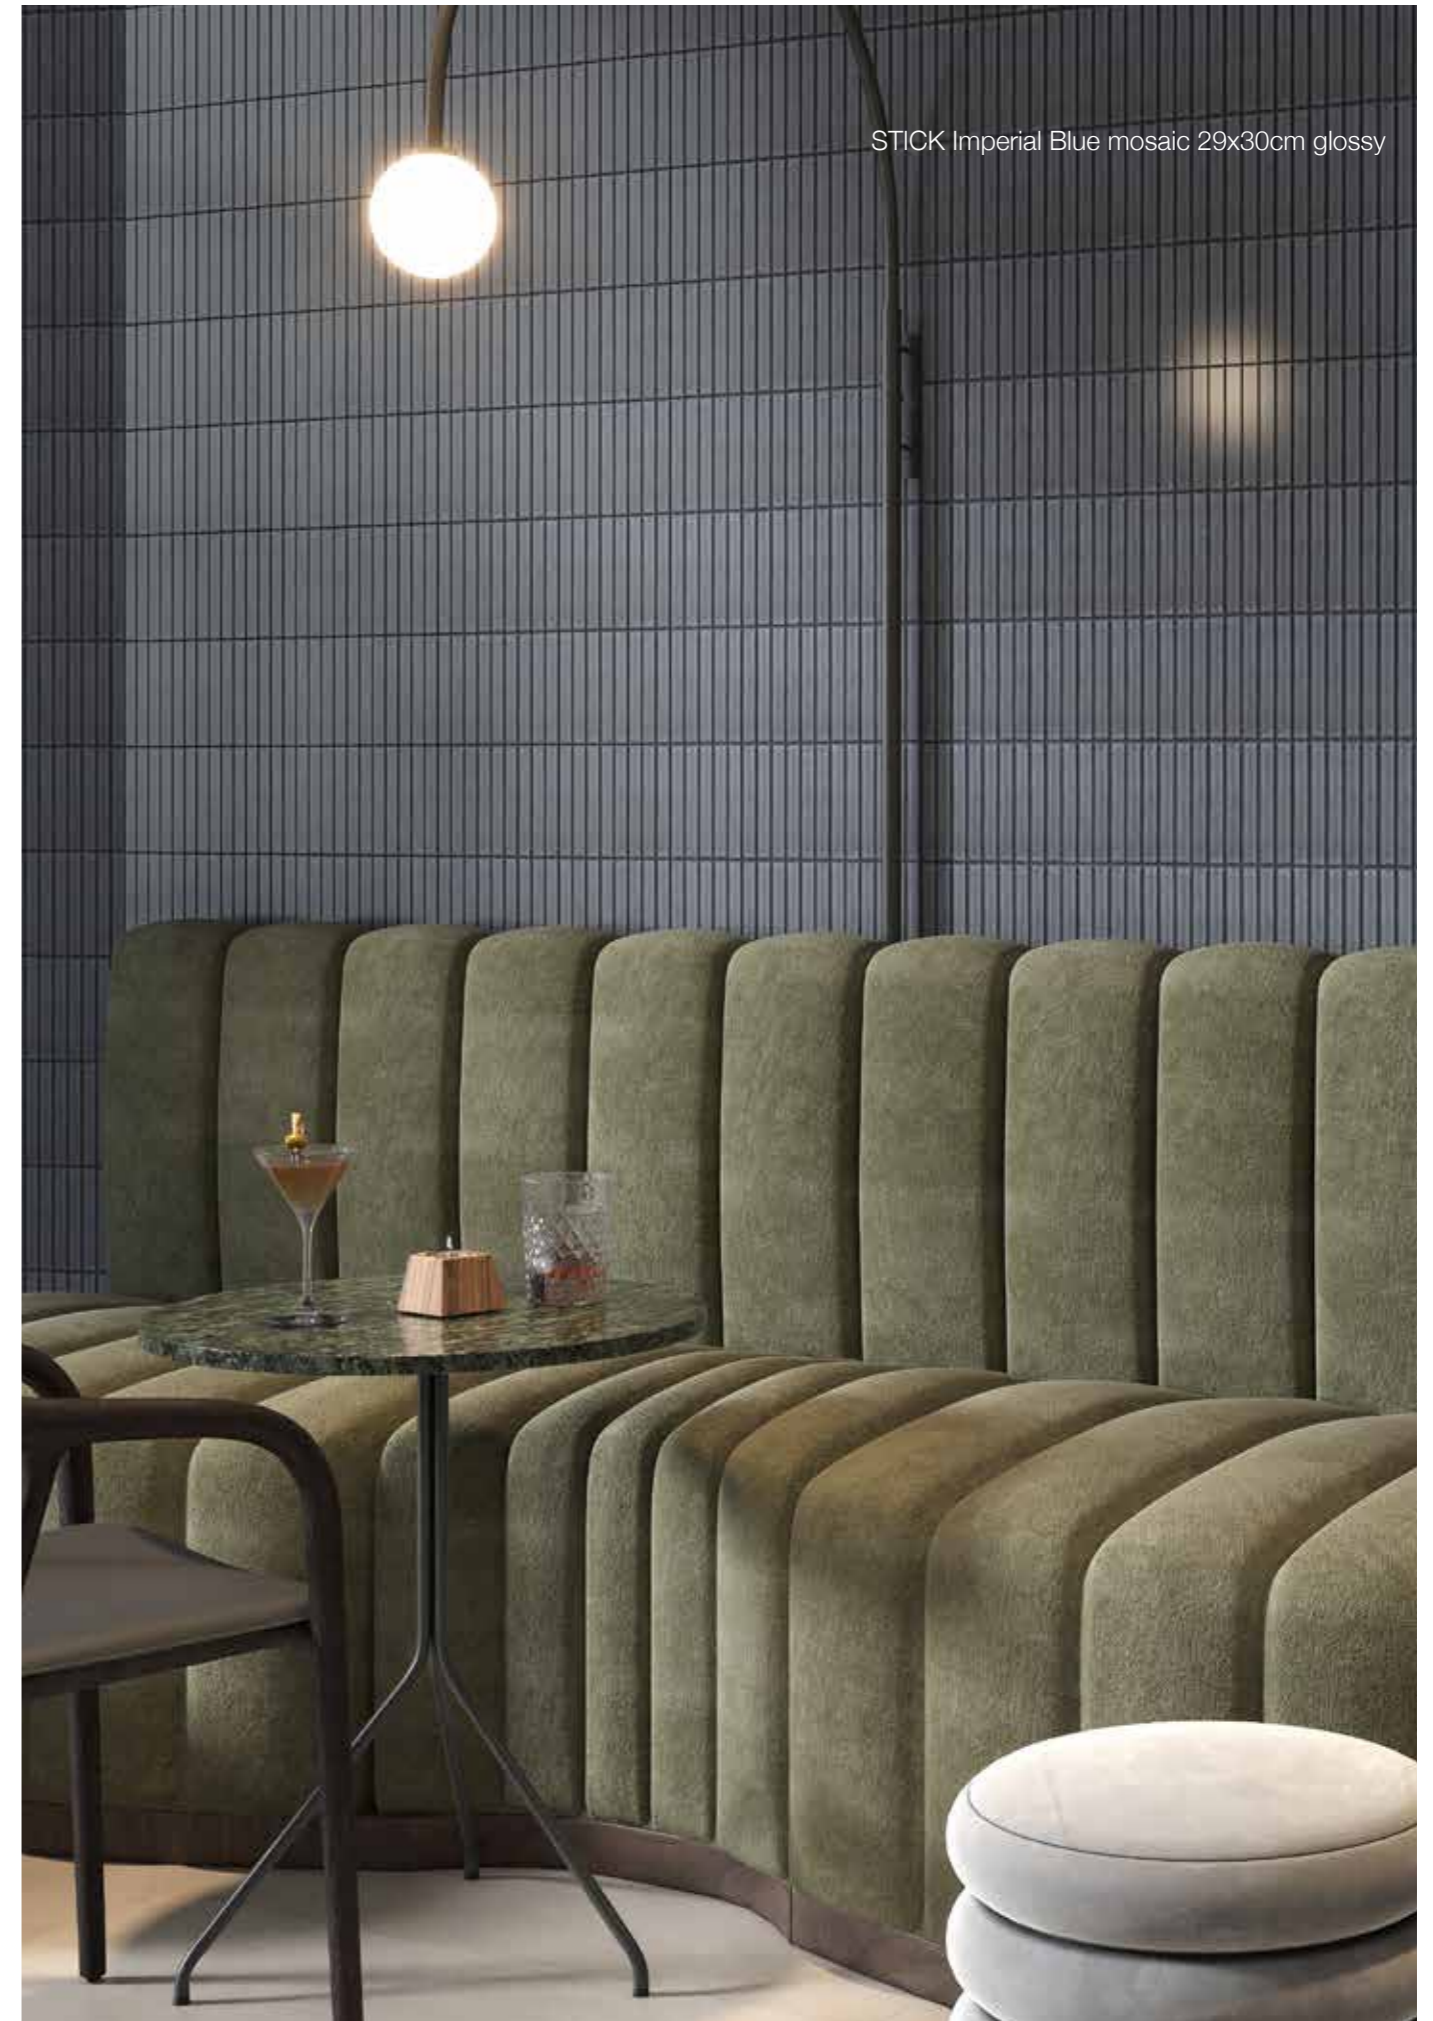

IMPERIAL BLUE

Mosaic 29x30cm - 11,4"x12"
(strip 2x14,5cm - 1"x6")
glossy finish
± 5,5mm