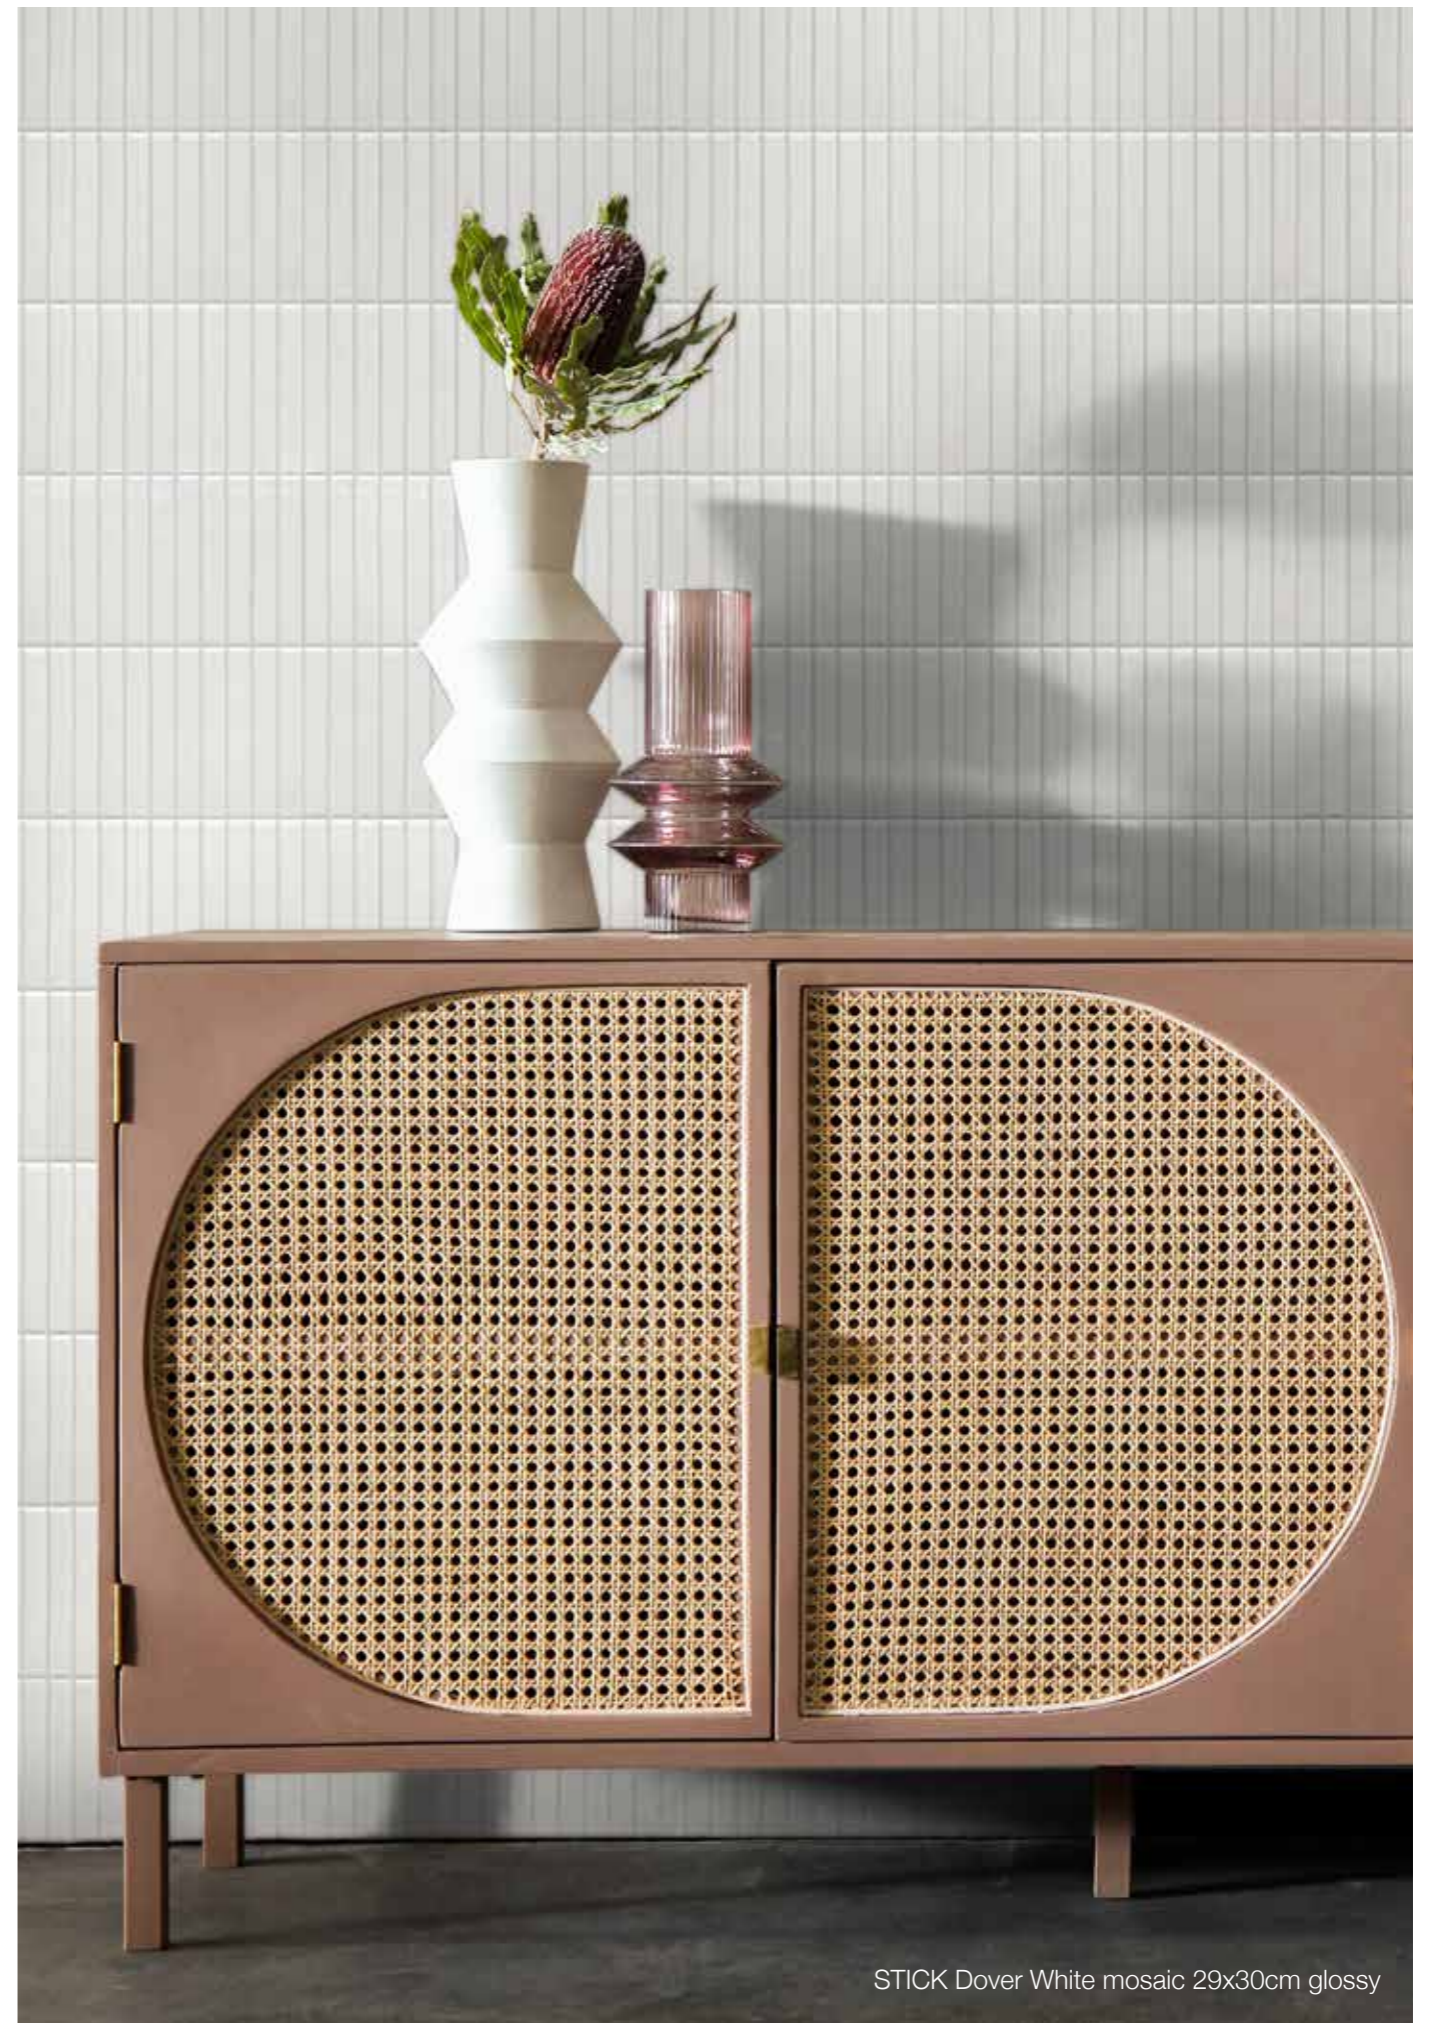

DOVER WHITE

Mosaic 29x30cm - 11,4"x12"
(strip 2x14,5cm - 1"x6")
glossy finish
≅ 5,5mm

STICK Dover White mosaic 29x30cm glossy