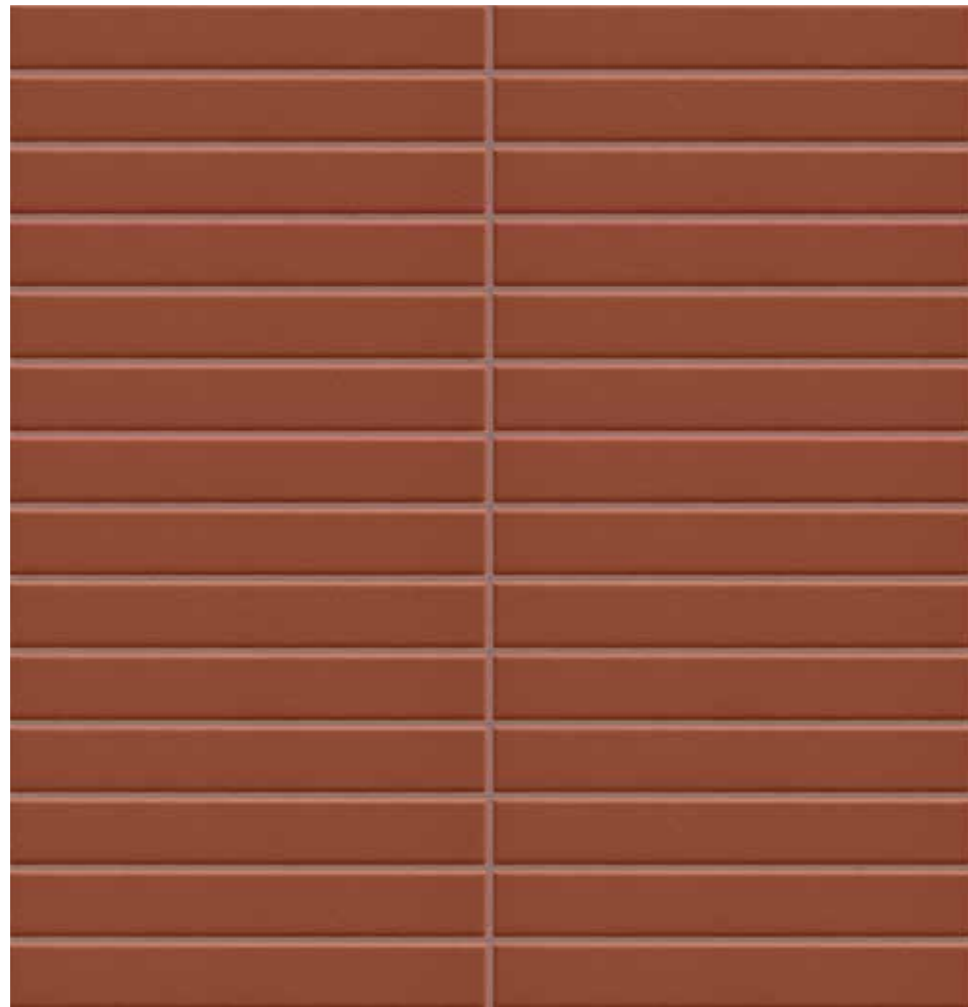

RUSTY RED

Mosaic 29x30cm - 11,4"x12"
(strip 2x14,5cm - 1"x6")
matte finish
± 5,5mm

STICK Rusty Red mosaic 29x30cm matte