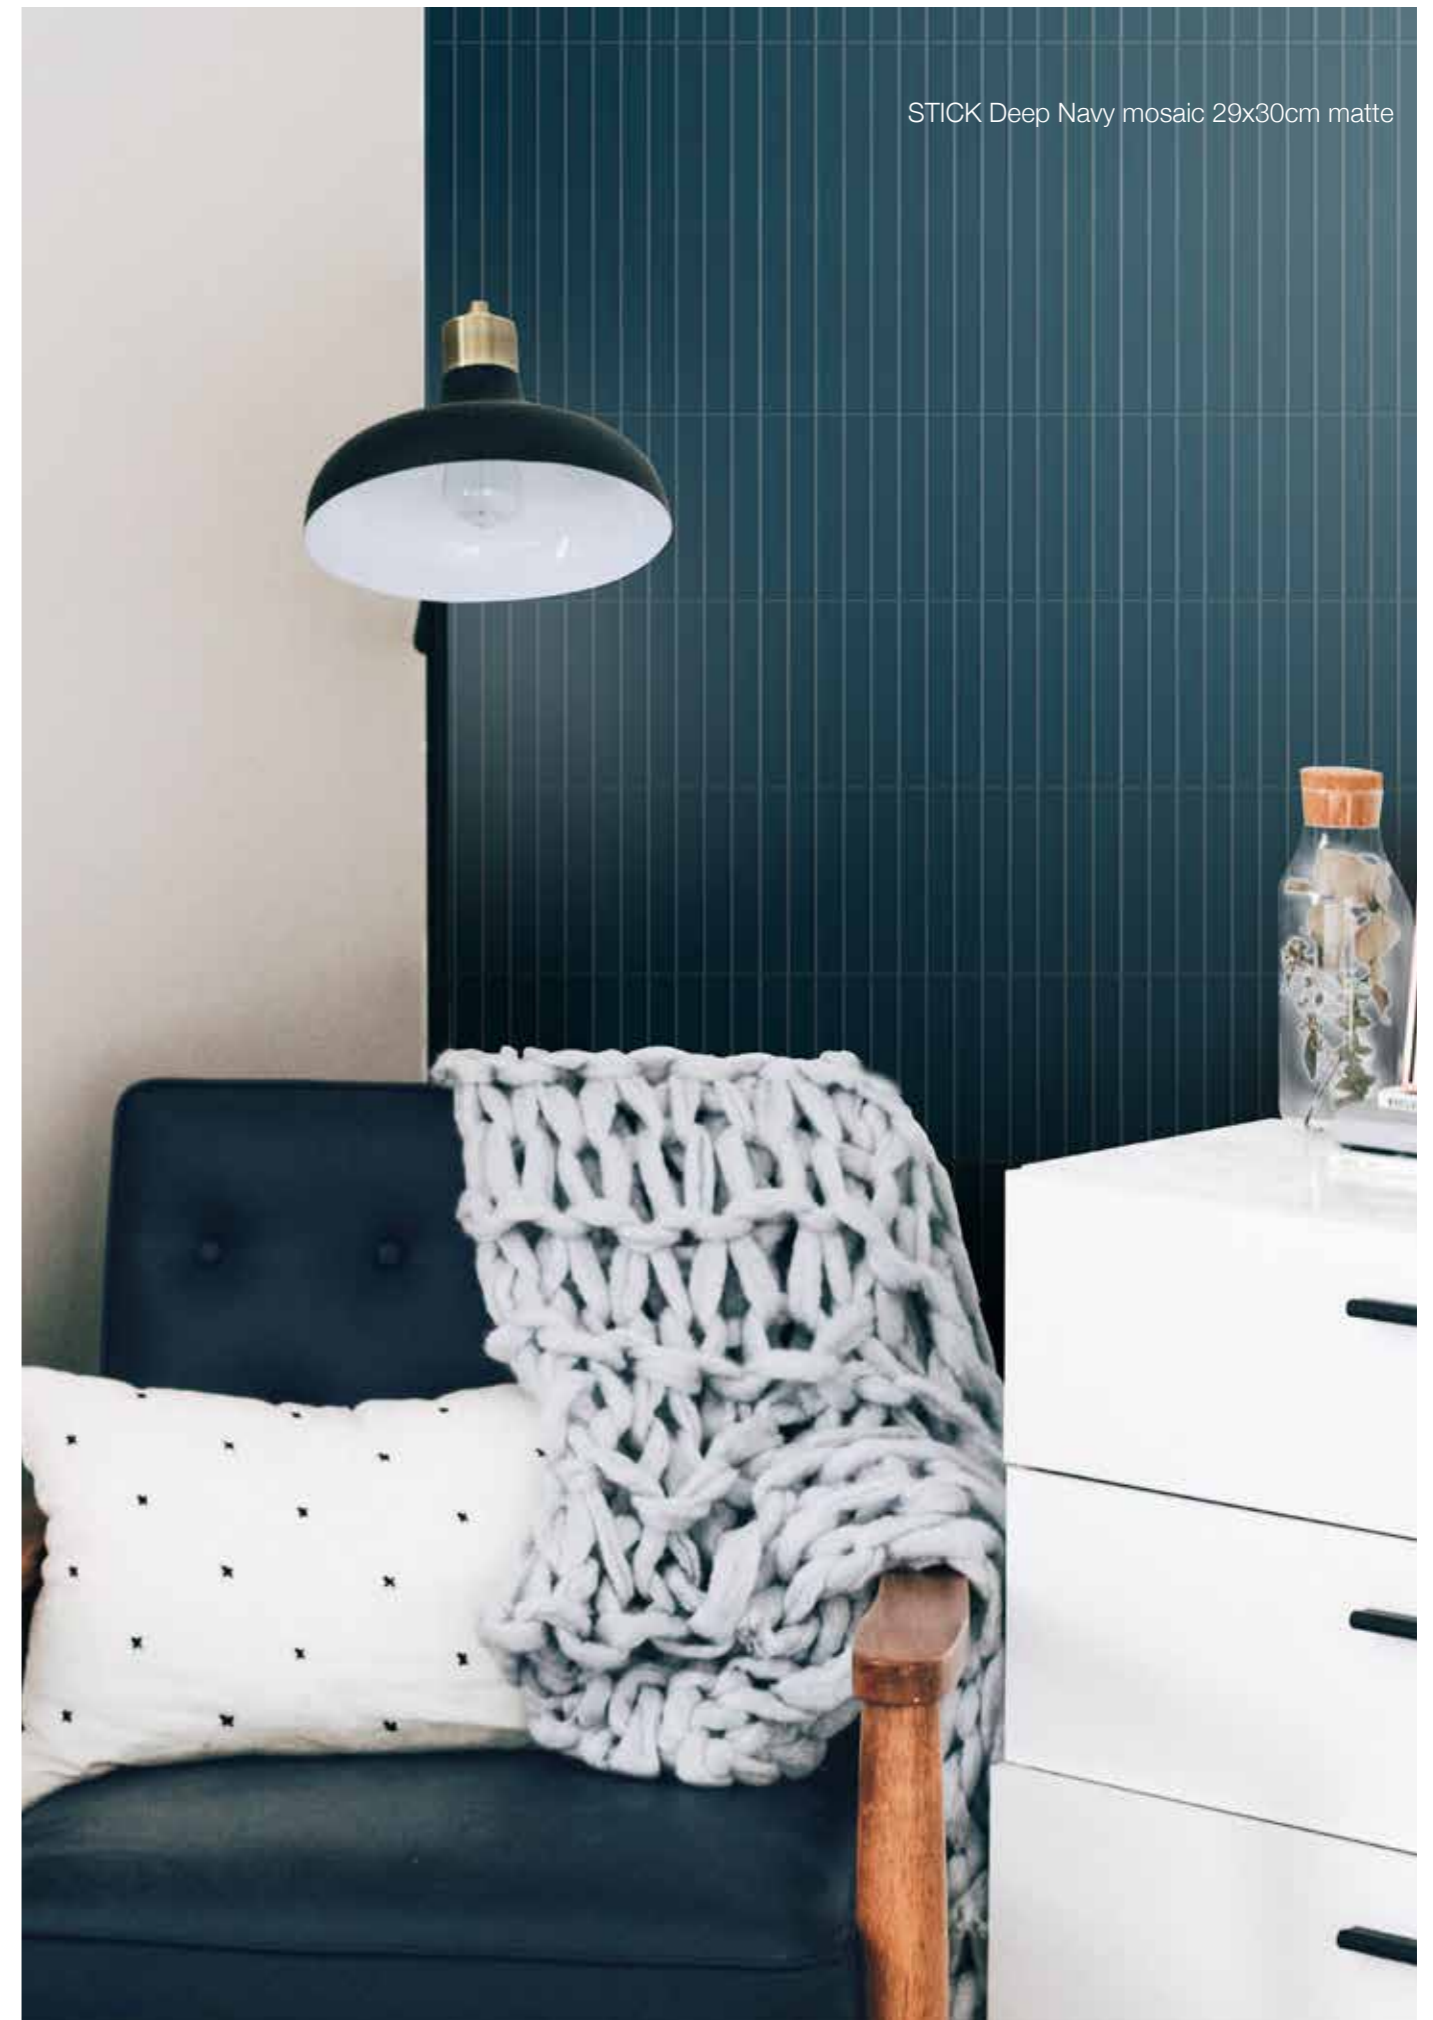

DEEP NAVY

Mosaic 29x30cm - 11,4"x12"
(strip 2x14,5cm - 1"x6")
matte finish
≈ 5,5mm

STICK Deep Navy mosaic 29x30cm matte