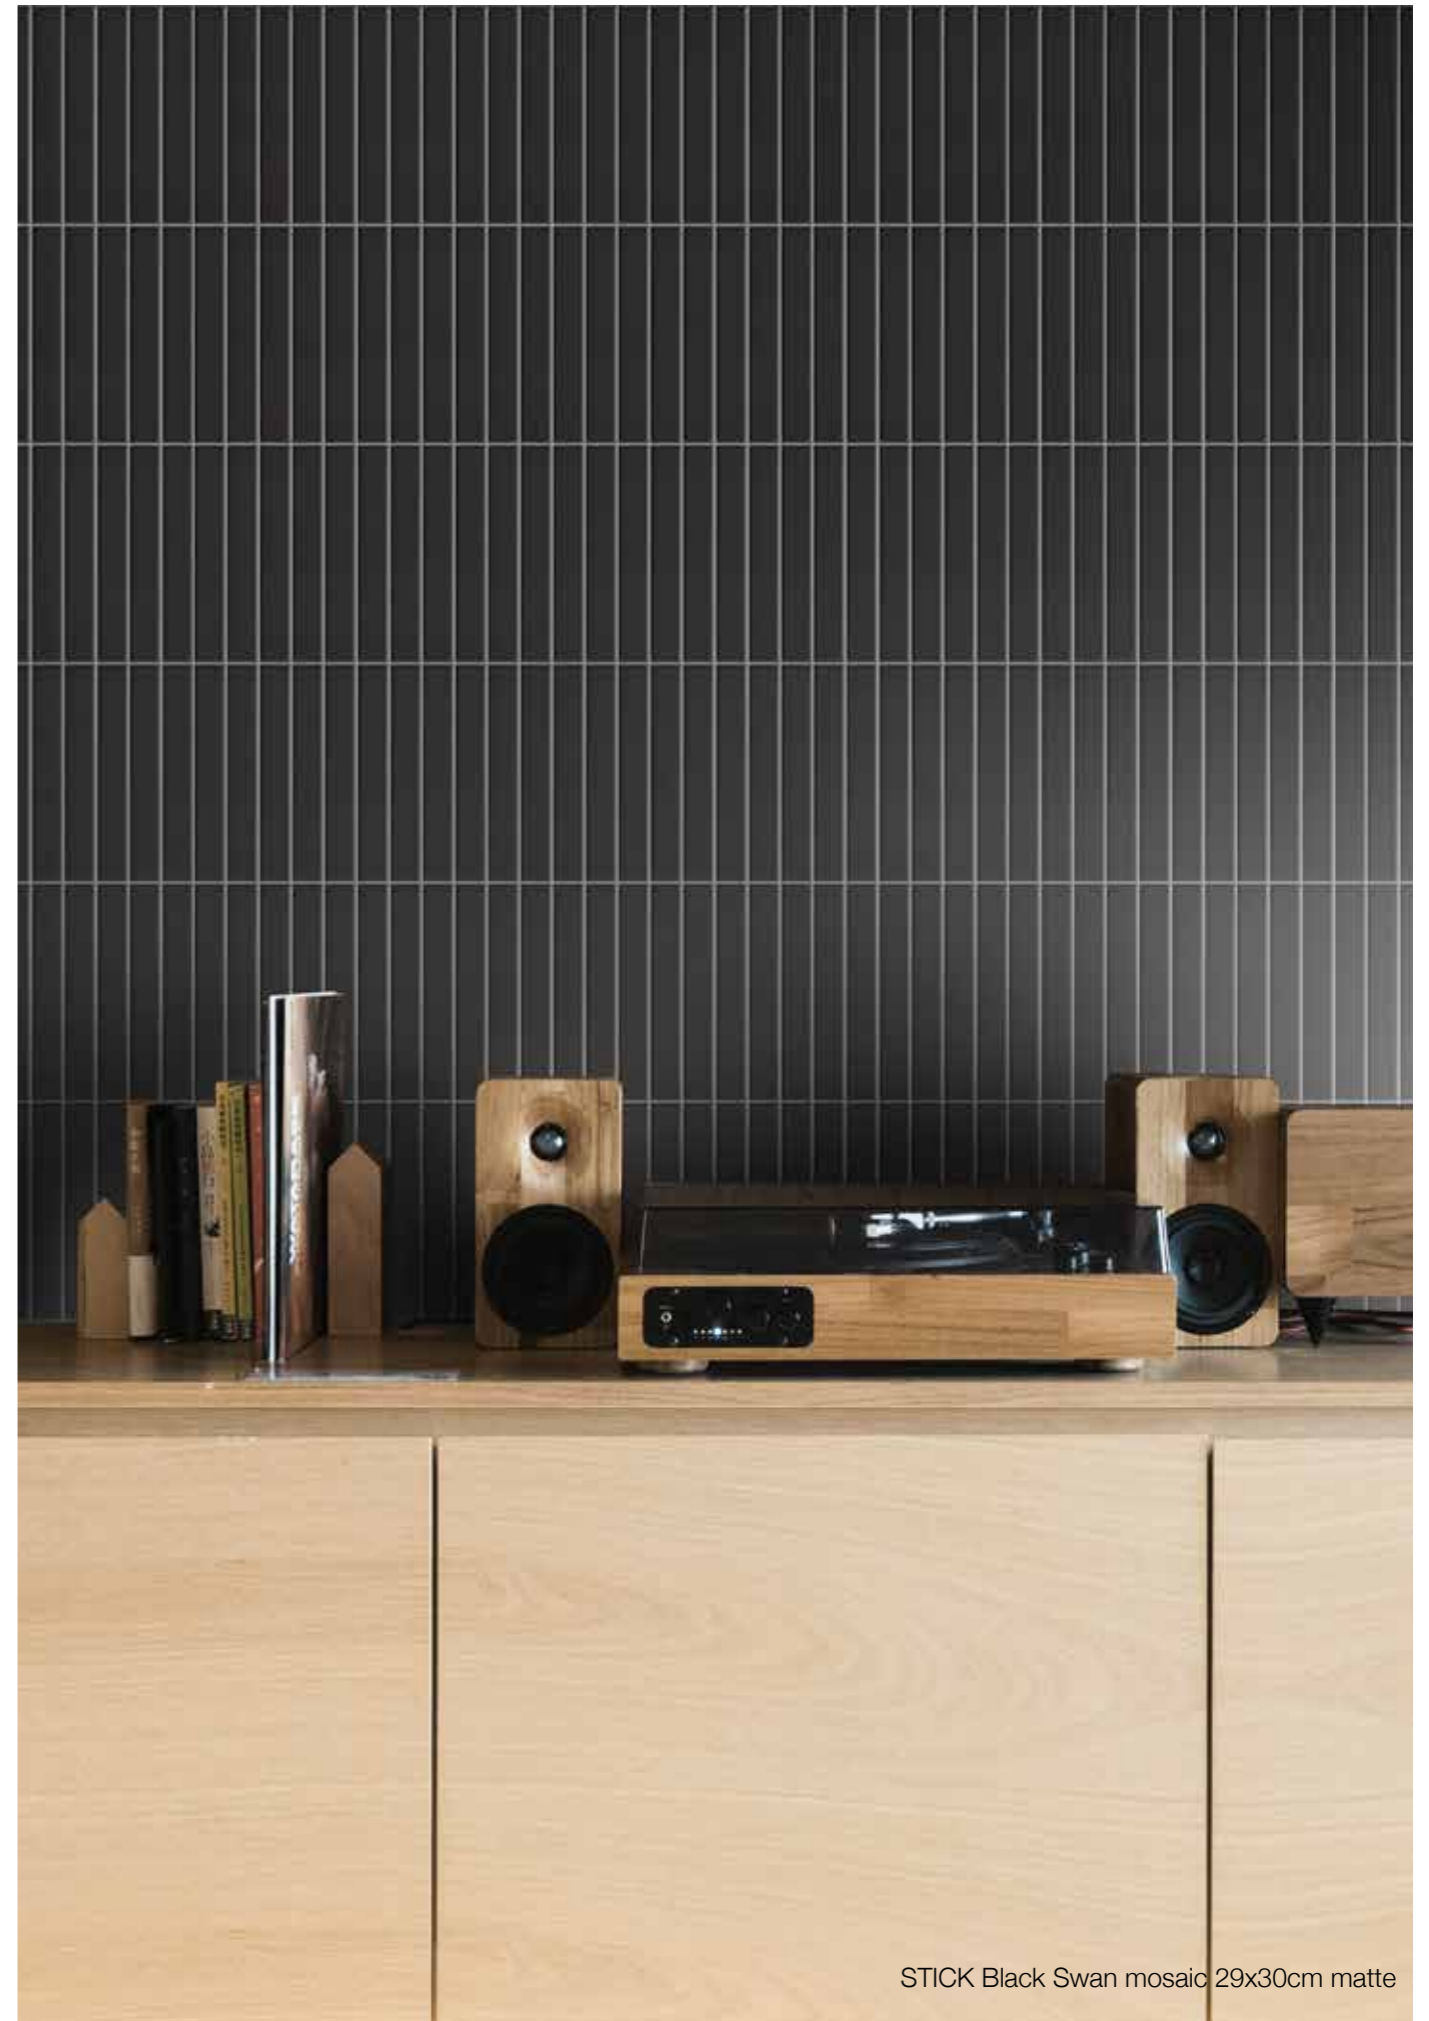

BLACK SWAN

Mosaic 29x30cm - 11,4"x12"
(strip 2x14,5cm - 1"x6")
matte finish
± 5,5mm

STICK Black Swan mosaic 29x30cm matte