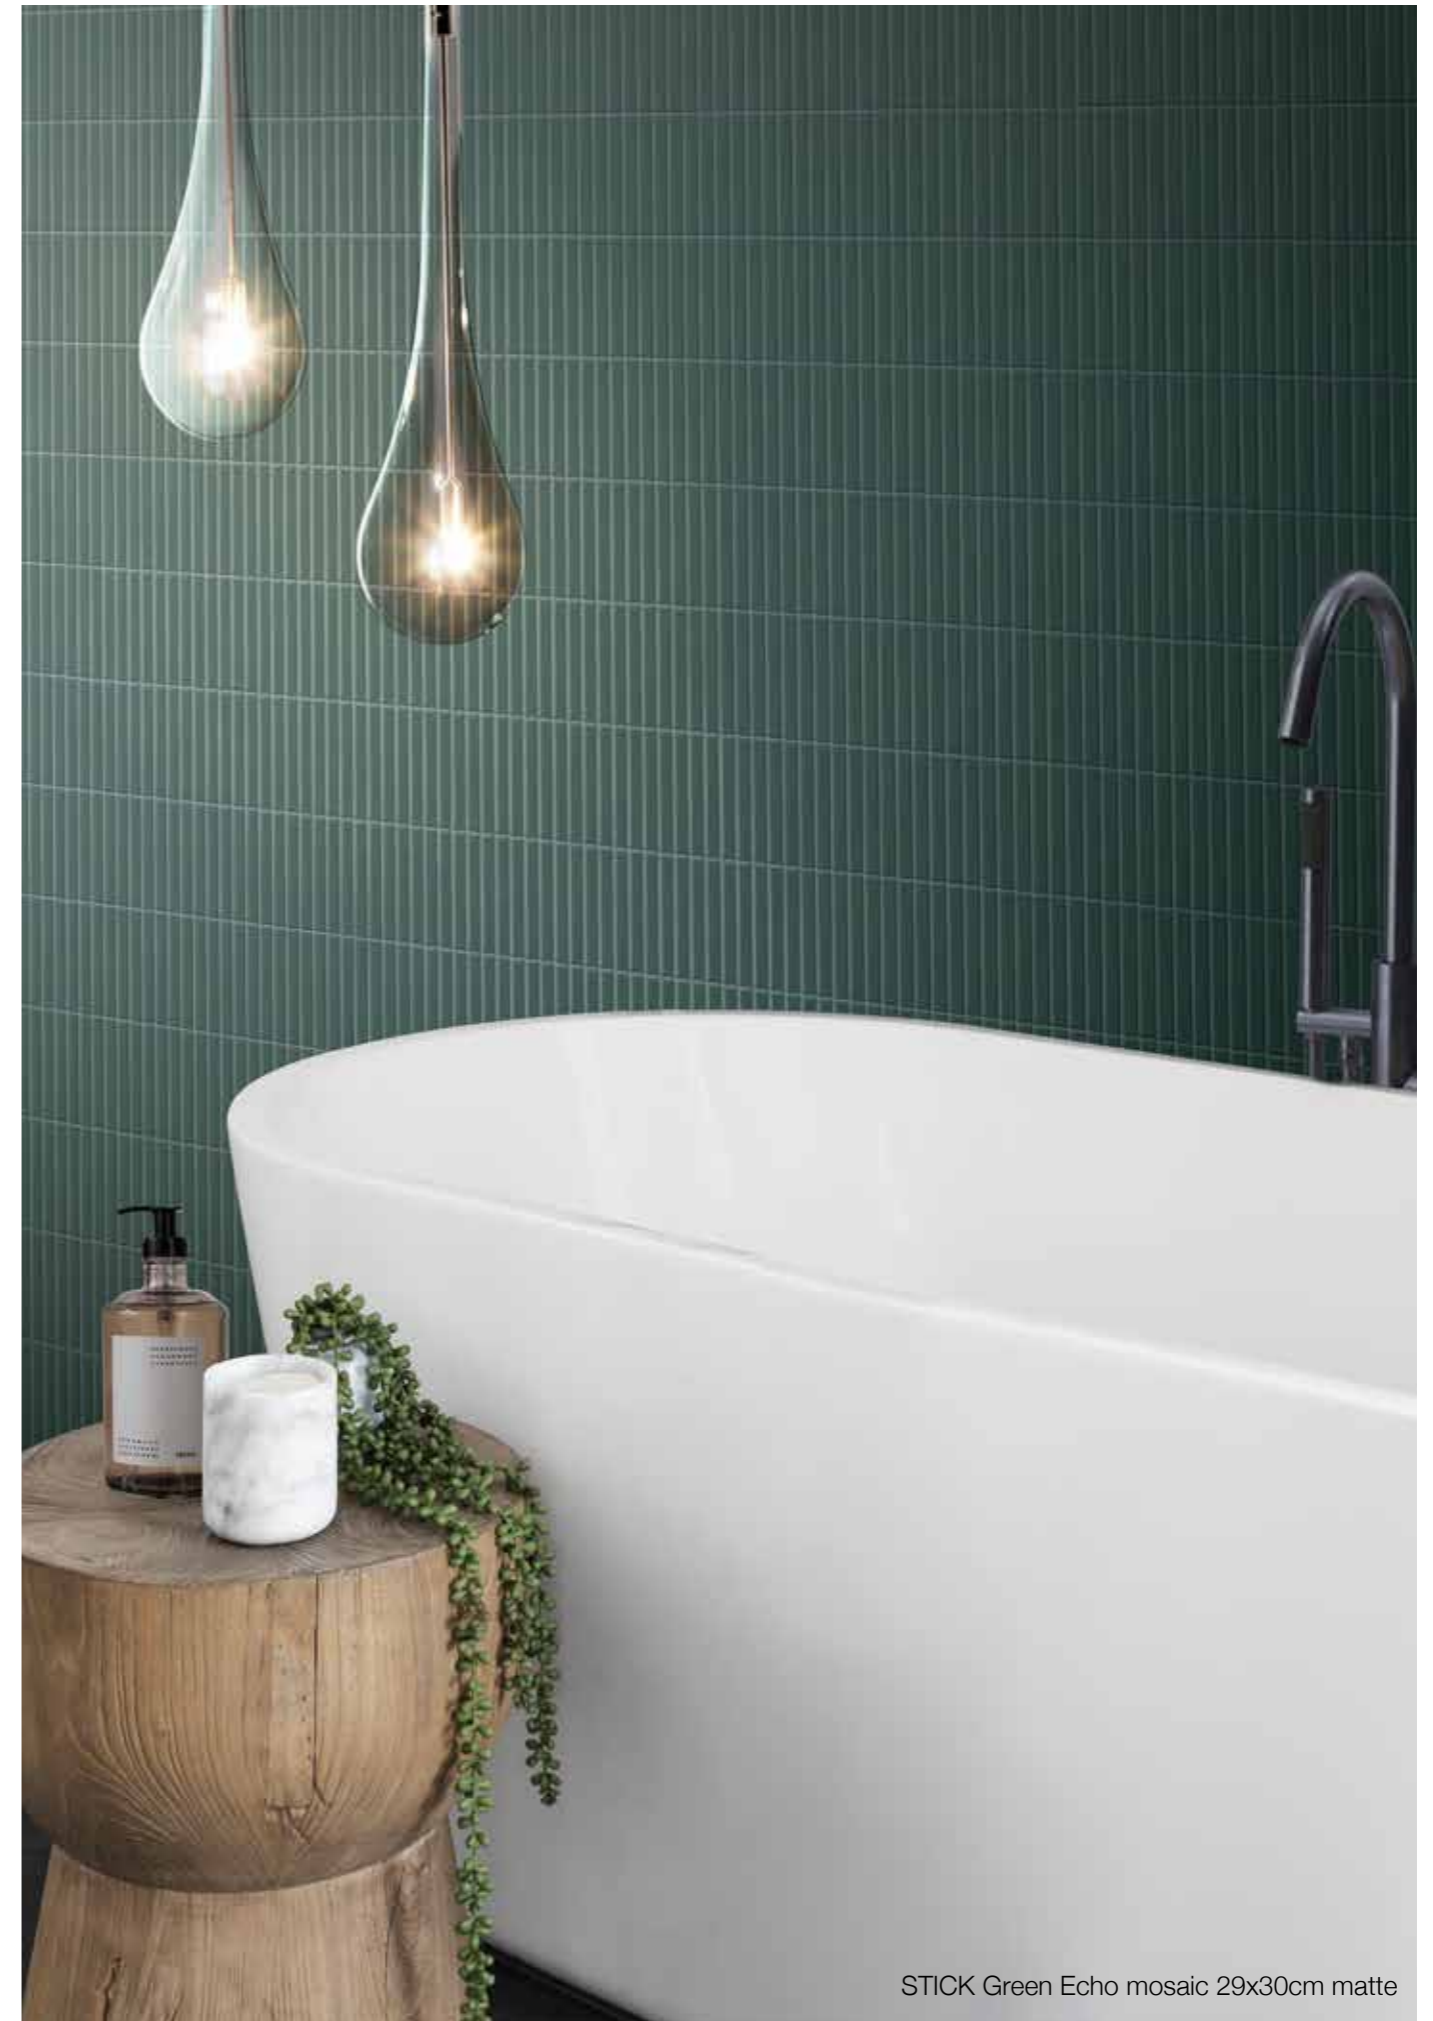

GREEN ECHO

Mosaic 29x30cm - 11,4"x12"
(strip 2x14,5cm - 1"x6")
matte finish
± 5,5mm

STICK Green Echo mosaic 29x30cm matte