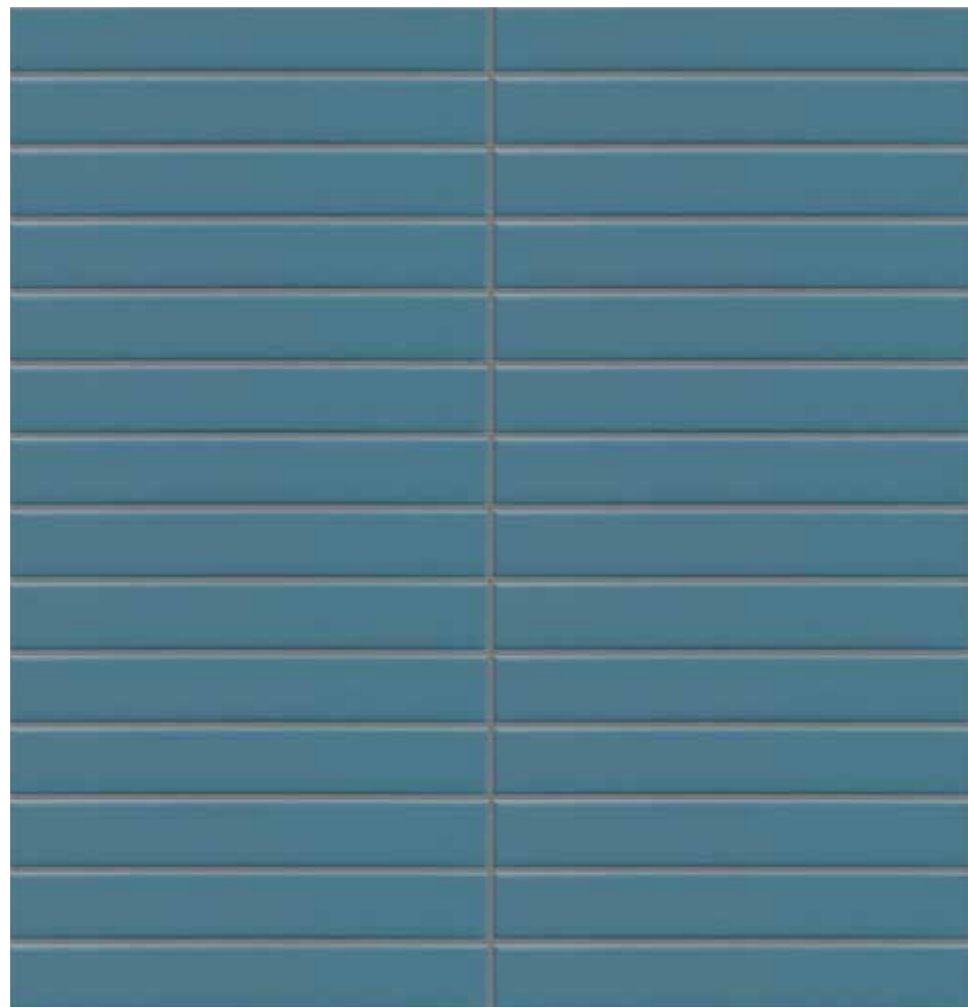

CADET BLUE

Mosaic 29x30cm - 11,4"x12"
(strip 2x14,5cm - 1"x6")
matte finish
≈ 5,5mm

STICK Cadet Blue mosaic 29x30cm matte