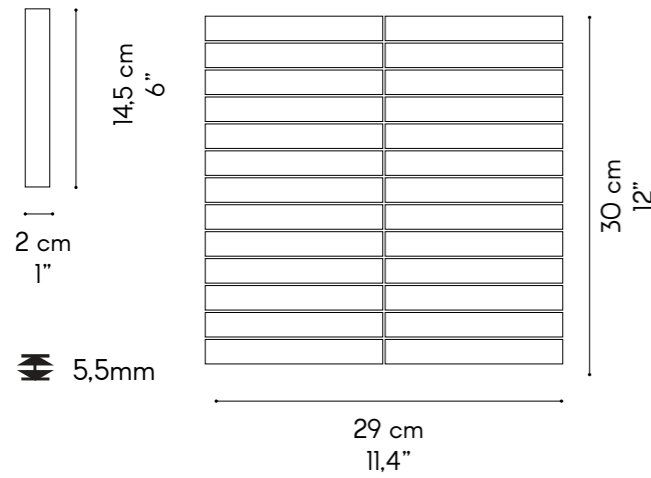

# SOFT BROWN

Mosaic 29x30cm - 11,4"x12"  
(strip 2x14,5cm - 1"x6")  
**glossy** finish  
± 5,5mm

STICK Soft Brown mosaic 29x30cm glossy

# SIZE