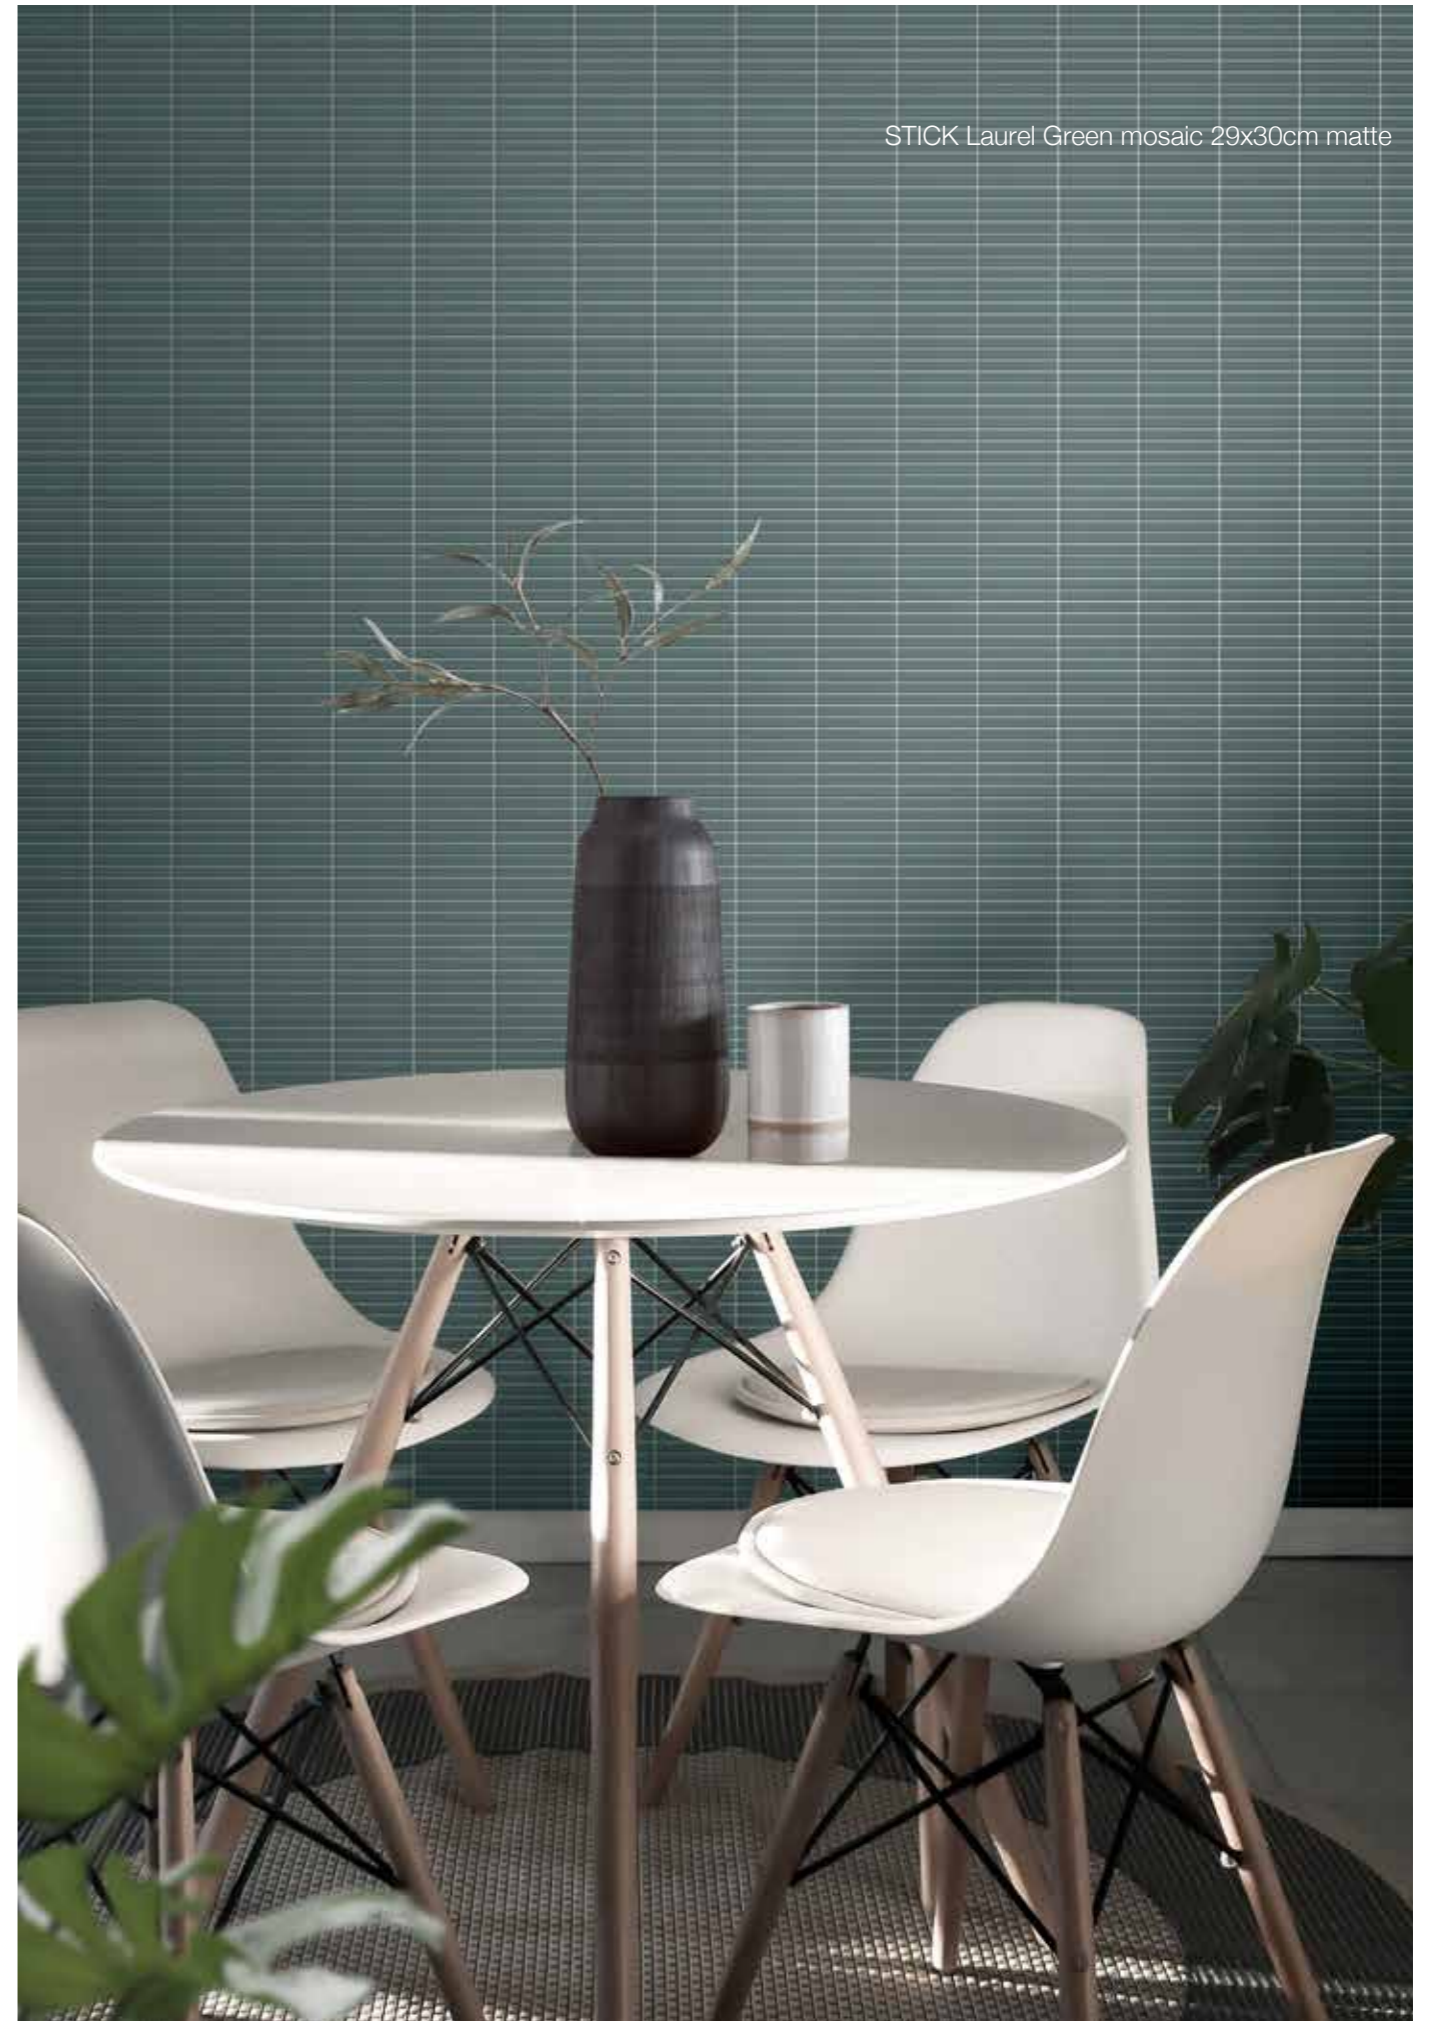

STICK Laurel Green mosaic 29x30cm matte