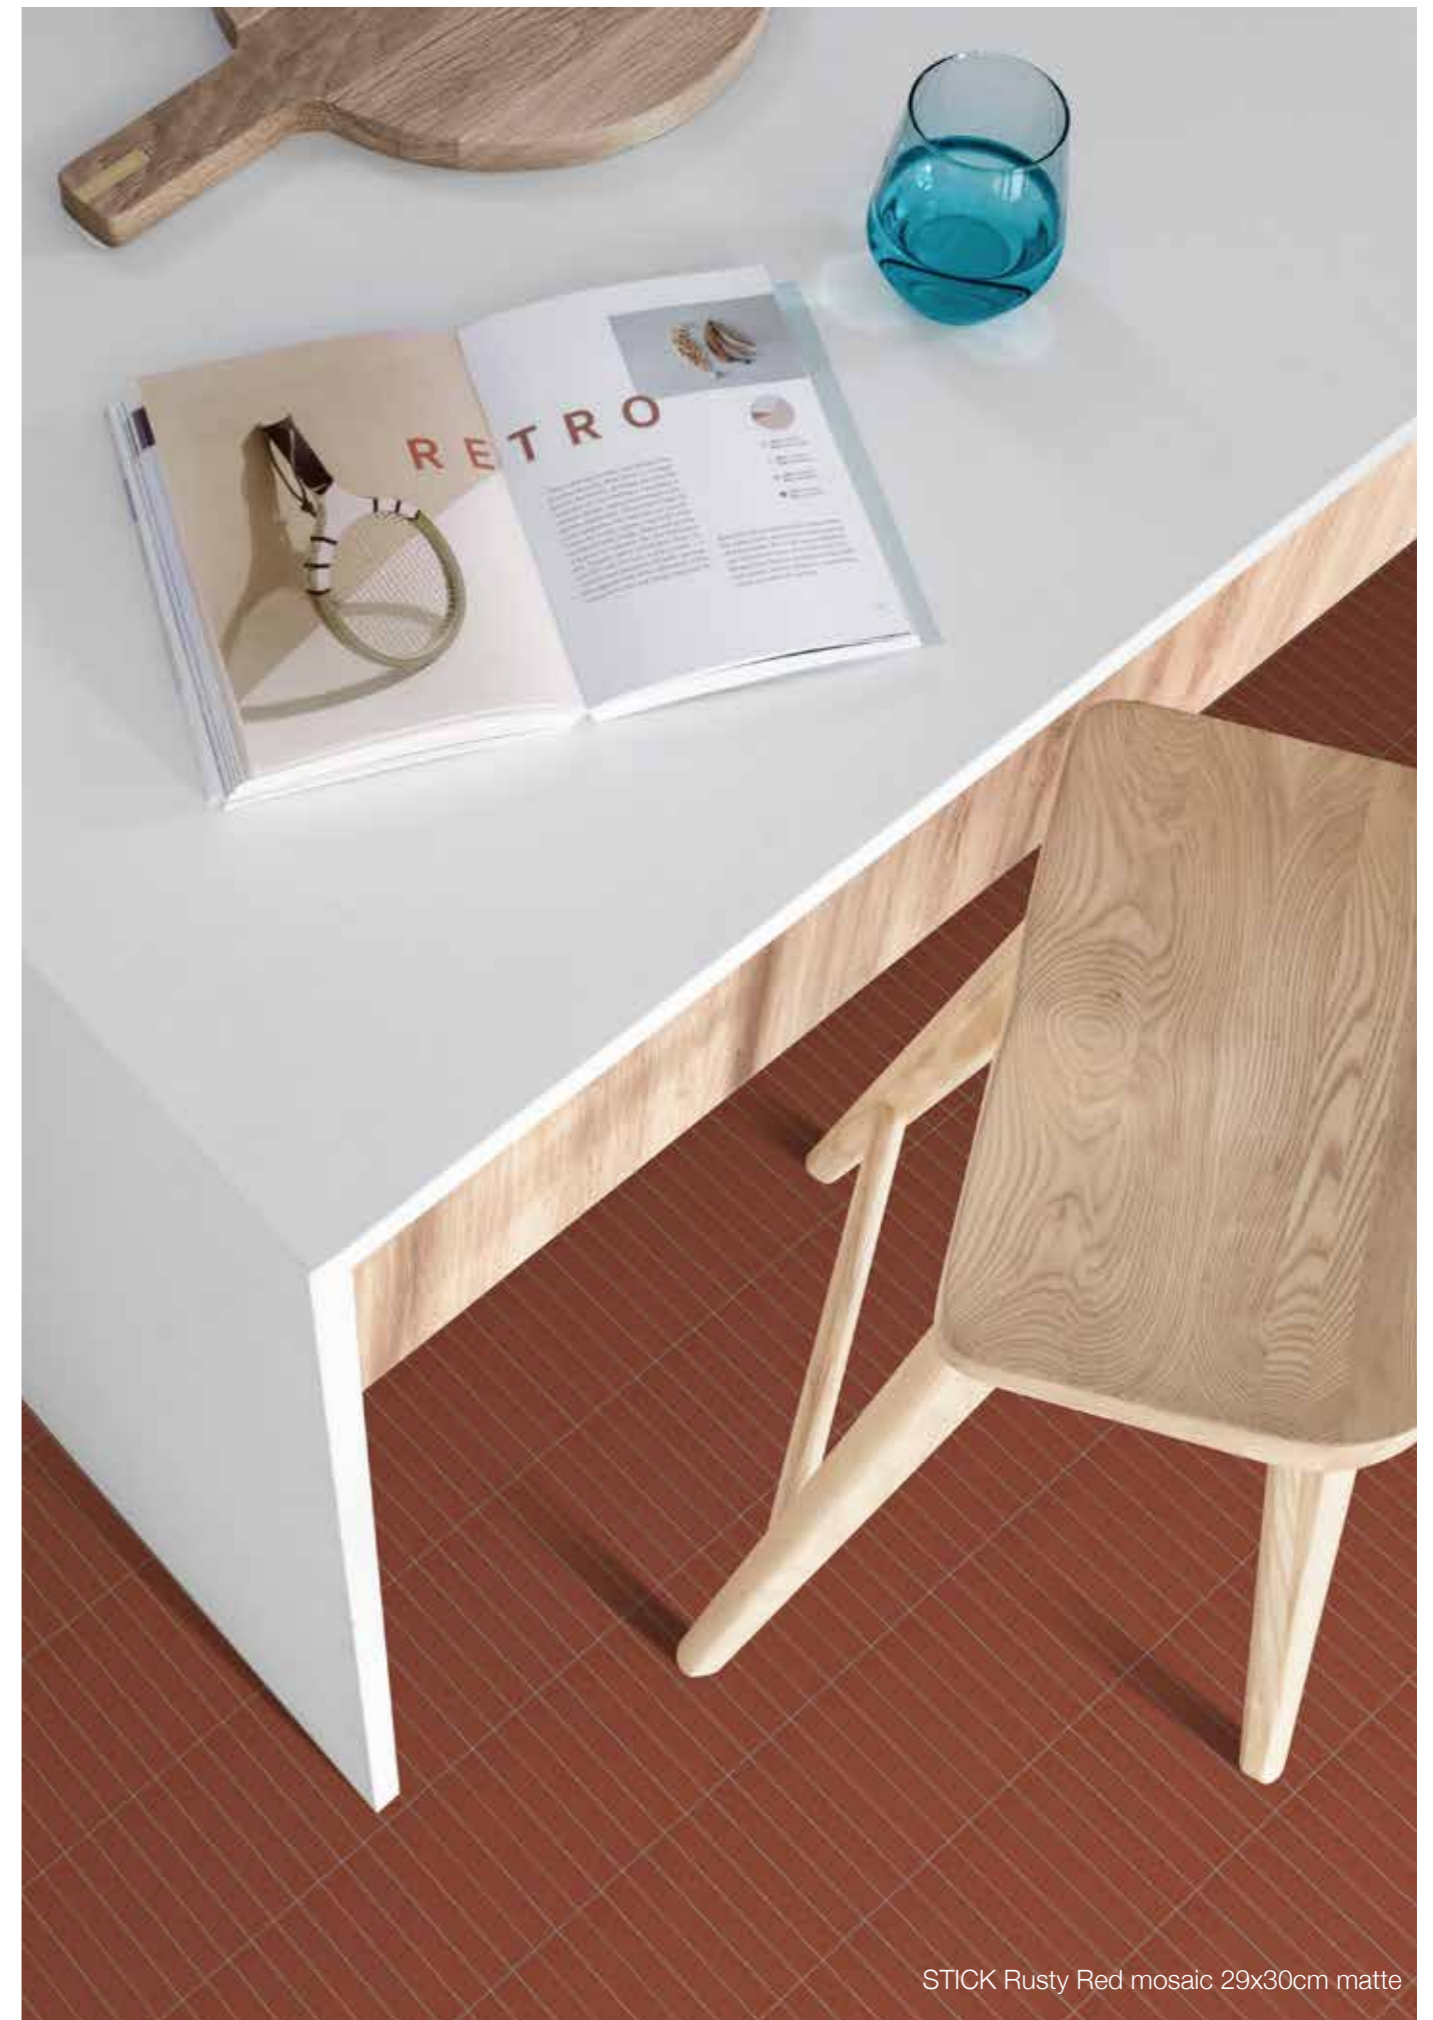

RUSTY RED

Mosaic 29x30cm - 11,4"x12"
(strip 2x14,5cm - 1"x6")
matte finish
± 5,5mm

STICK Rusty Red mosaic 29x30cm matte