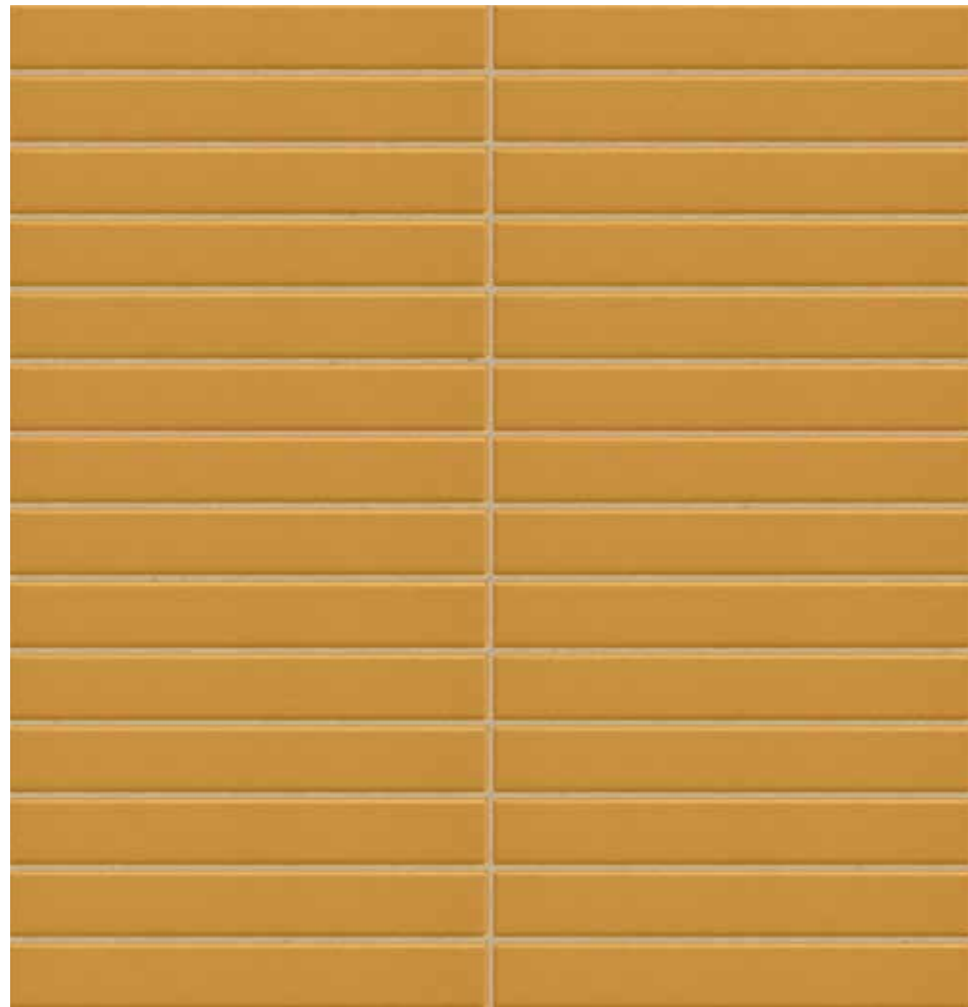

## YELLOW CORN

Mosaic 29x30cm - 11,4"x12"  
(strip 2x14,5cm - 1"x6")  
matte finish  
± 5,5mm

STICK Yellow Corn mosaic 29x30cm matte