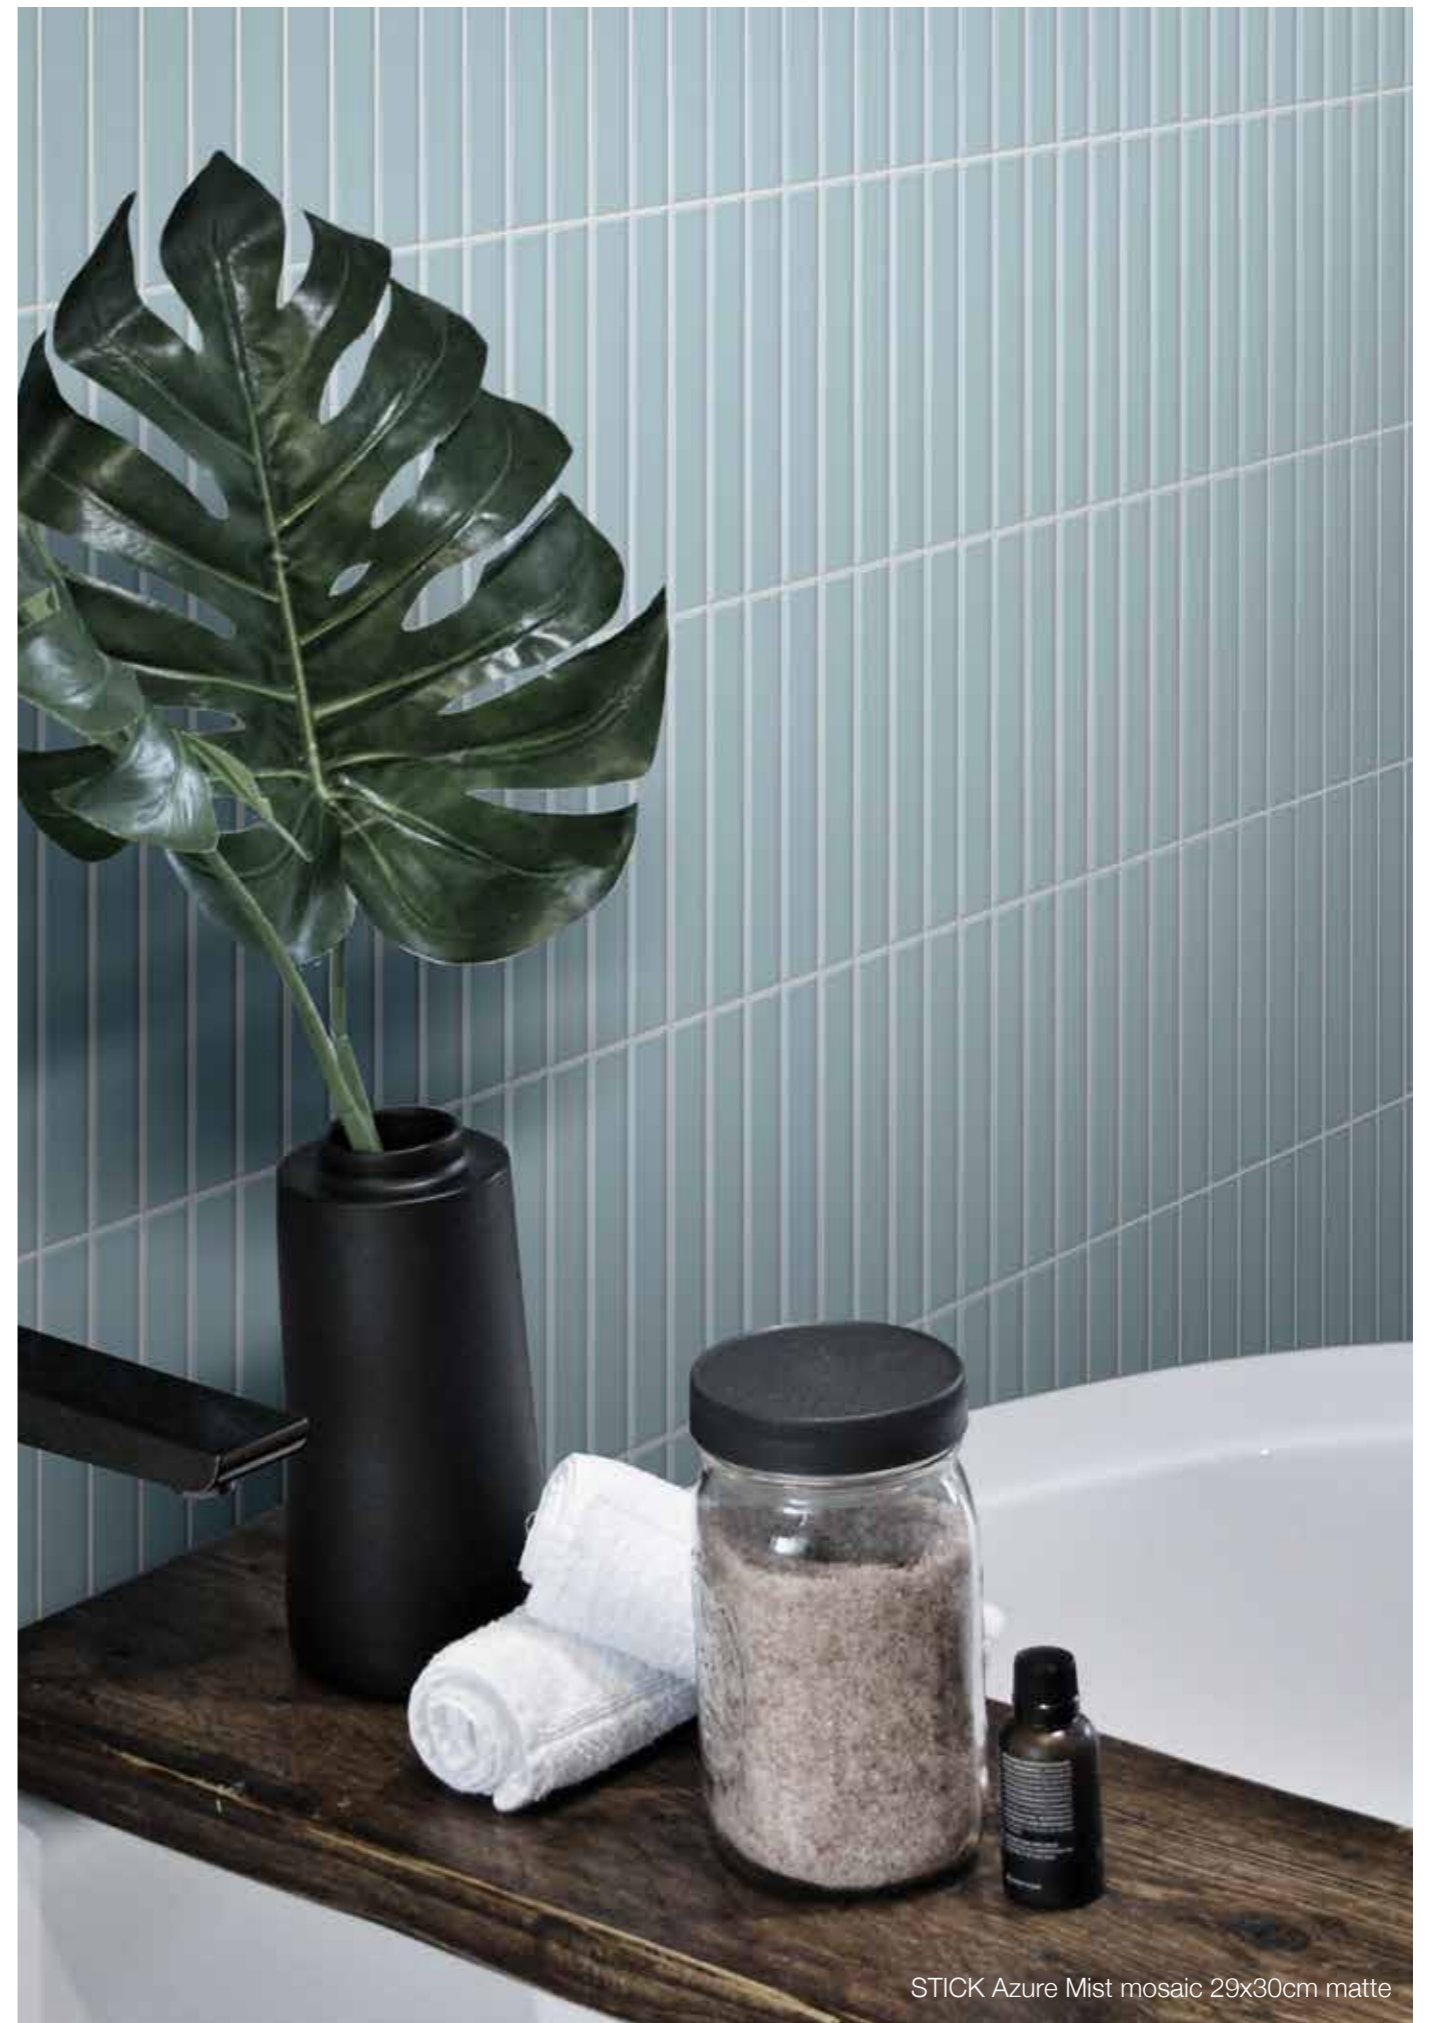

AZURE MIST

Mosaic 29x30cm - 11,4"x12"

(strip 2x14,5cm - 1"x6")

matte finish

± 5,5mm

STICK Azure Mist mosaic 29x30cm matte