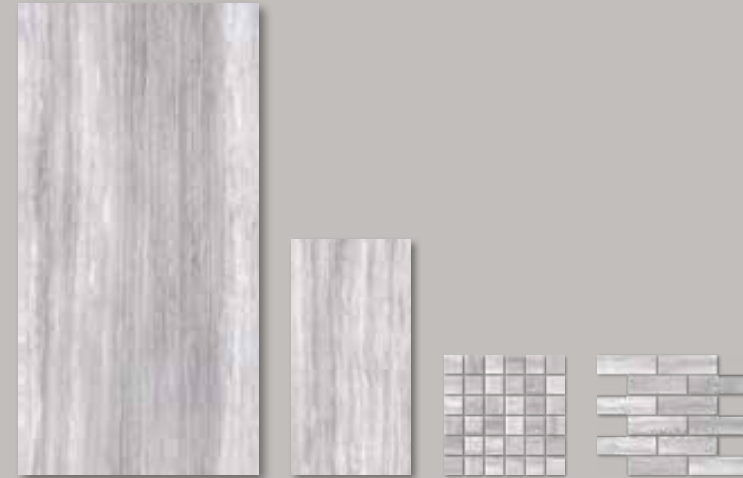

PERUGIA GREY

Rectified

SIZES FINISHES	48"X24"	12"X24"	2"X2" Mosaics on 12"x12" mesh sheet	2"X6" Mosaics on 12"x12" mesh sheet	4"X24" Bullnose Trim	6"X12" Covebase Trim
MATTE	IRG2448192	IRG1224192	IRG12MO192	IRG12MB3192	IRG424BT192	IRG612C192
POLISHED	IRP2448192	IRP1224192	—	—	IRP424BT192	—