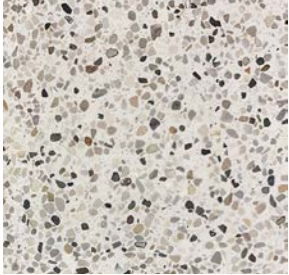

GARDEN STATE TILE

Together We Can Design For Life

ANCONA TERRAZZO

ANCONA

THE ANCONA TERRAZZO COLLECTION FROM GARDEN STATE TILE FEATURES TRUE, AUTHENTIC TERRAZZO THAT OFFERS A DISTINCTIVE LOOK THAT'S BOTH STRONG AND BEAUTIFUL. IMPORTED FROM ANCONA, ITALY THESE UNIQUE CEMENT BASED TILES ARE COMPRISED OF THE FINEST RECYCLED MARBLE CHIPS TO CREATE A PRODUCT THAT CAN WITHSTAND THE ELEMENTS. SUITABLE FOR INDOOR AND OUTDOOR APPLICATIONS IN 10 DISTINCTIVE COLORS RANGING FROM LIGHT TO DARK, THESE 16"X16" TILES WILL CREATE TIMELESS FLOORS, PATIOS, BACKSPASHES, AND MORE.

COLORS

BACCO 16"x16" HONED
1.8 cm

CUPIDO 16"x16" HONED
1.8 cm

DIANA 16"x16" HONED
1.8 cm

GIOVE 16"x16" HONED
1.8 cm

NETTUNO 16"x16" HONED
1.8 cm

SATURNO 16"x16" HONED
1.8 cm

SUNDUST 16"x16" HONED
1.8 cm

TELLURE 16"x16" HONED
1.8 cm

VENERE 16"x16" HONED
1.8 cm

VESTA 16"x16" HONED
1.8 cm

SIZES & SHADE VARIATION

FIELD TILES:

16"x16" HONED
1.8 cm Thickness.

SHADE VARIATION:

V2