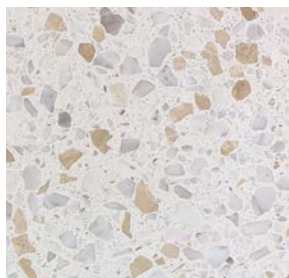

COLORS

BACCO 16"x16" HONED
1.8 cm

CUPIDO 16"x16" HONED
1.8 cm

DIANA 16"x16" HONED
1.8 cm

GIOVE 16"x16" HONED
1.8 cm

NETTUNO 16"x16" HONED
1.8 cm

SATURNO 16"x16" HONED
1.8 cm

SUNDUST 16"x16" HONED
1.8 cm

TELLURE 16"x16" HONED
1.8 cm

VENERE 16"x16" HONED
1.8 cm

VESTA 16"x16" HONED
1.8 cm

SIZES & SHADE VARIATION

FIELD TILES:

16"x16" HONED
1.8 cm Thickness.

SHADE VARIATION:

V2