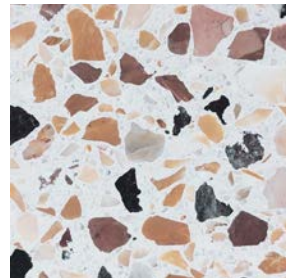

GARDEN STATE TILE

Together We Can Design For Life

ANCONA TERRAZZO

ANCONA

THE ANCONA TERRAZZO COLLECTION FROM GARDEN STATE TILE FEATURES TRUE, AUTHENTIC TERRAZZO THAT OFFERS A DISTINCTIVE LOOK THAT'S BOTH STRONG AND BEAUTIFUL. IMPORTED FROM ANCONA, ITALY THESE UNIQUE CEMENT BASED TILES ARE COMPRISED OF THE FINEST RECYCLED MARBLE CHIPS TO CREATE A PRODUCT THAT CAN WITHSTAND THE ELEMENTS. SUITABLE FOR INDOOR AND OUTDOOR APPLICATIONS IN 10 DISTINCTIVE COLORS RANGING FROM LIGHT TO DARK, THESE 16"X16" TILES WILL CREATE TIMELESS FLOORS, PATIOS, BACKSPASHES, AND MORE.

COLORS

BACCO 16"x16" HONED
1.8 cm

CUPIDO 16"x16" HONED
1.8 cm

DIANA 16"x16" HONED
1.8 cm

GIOVE 16"x16" HONED
1.8 cm

NETTUNO 16"x16" HONED
1.8 cm

SATURNO 16"x16" HONED
1.8 cm

SUNDUST 16"x16" HONED
1.8 cm

TELLURE 16"x16" HONED
1.8 cm

VENERE 16"x16" HONED
1.8 cm

VESTA 16"x16" HONED
1.8 cm

SIZES & SHADE VARIATION

FIELD TILES:

16"x16" HONED
1.8 cm Thickness.

SHADE VARIATION:

V2