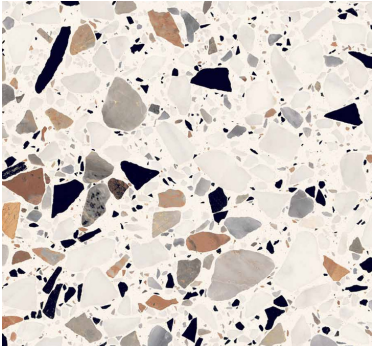

BIANCO MATTE
8"x8"