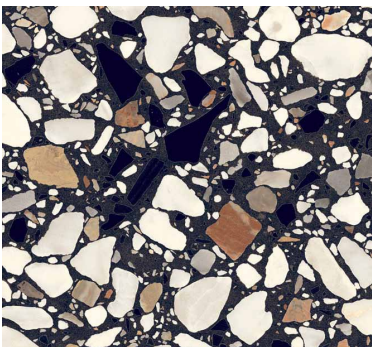

# MATERIC

---

REALISTIC IMAGES OF MARBLE, FRAGMENTS, AND GLASS FIND THEIR GEOMETRIC COMPOSITION, COMPLEMENTED BY A BRICK FORMAT WITH UNDERSTATED PASTEL TONES, IN THE MATERIC COLLECTION FROM GARDEN STATE TILE.

8"x8"

8"x8"

8"x8"

AZZURRO MATTE  
8"x8"

BIANCO MATTE  
8"x8"

NERO MATTE  
8"x8"

# BRICK

3"x16"

3"x16"

3"x16"

BIANCO GLOSSY  
3"x16"

AZZURRO GLOSSY  
3"x16"

BLU NOTTE GLOSSY  
3"x16"

GRIGIO GLOSSY  
3"x16"