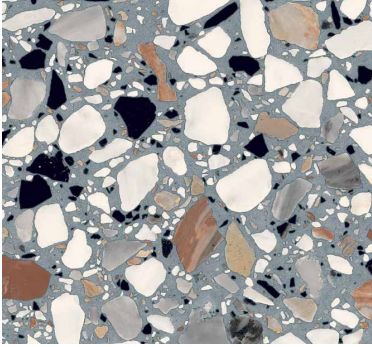

# MATERIC

---

REALISTIC IMAGES OF MARBLE, FRAGMENTS, AND GLASS FIND THEIR GEOMETRIC COMPOSITION, COMPLEMENTED BY A BRICK FORMAT WITH UNDERSTATED PASTEL TONES, IN THE MATERIC COLLECTION FROM GARDEN STATE TILE.

AVAILABLE IN AN 8"X8" TERRAZZO OR 3"X16" HANDCRAFTED BRICK FORMAT, MATERIC EXUDES THE AUTHENTIC TASTE OF A HANDMADE ARTIFACT TO CREATE GENUINE REPRESENTATIONS OF COLOR AND MATERIAL IN A PORCELAIN FORMAT.

8"x8"

8"x8"

8"x8"

AZZURRO MATTE  
8"x8"

BIANCO MATTE  
8"x8"

NERO MATTE  
8"x8"

# BRICK

3"x16"

3"x16"

3"x16"

BIANCO GLOSSY  
3"x16"

AZZURRO GLOSSY  
3"x16"

BLU NOTTE GLOSSY  
3"x16"

GRIGIO GLOSSY  
3"x16"