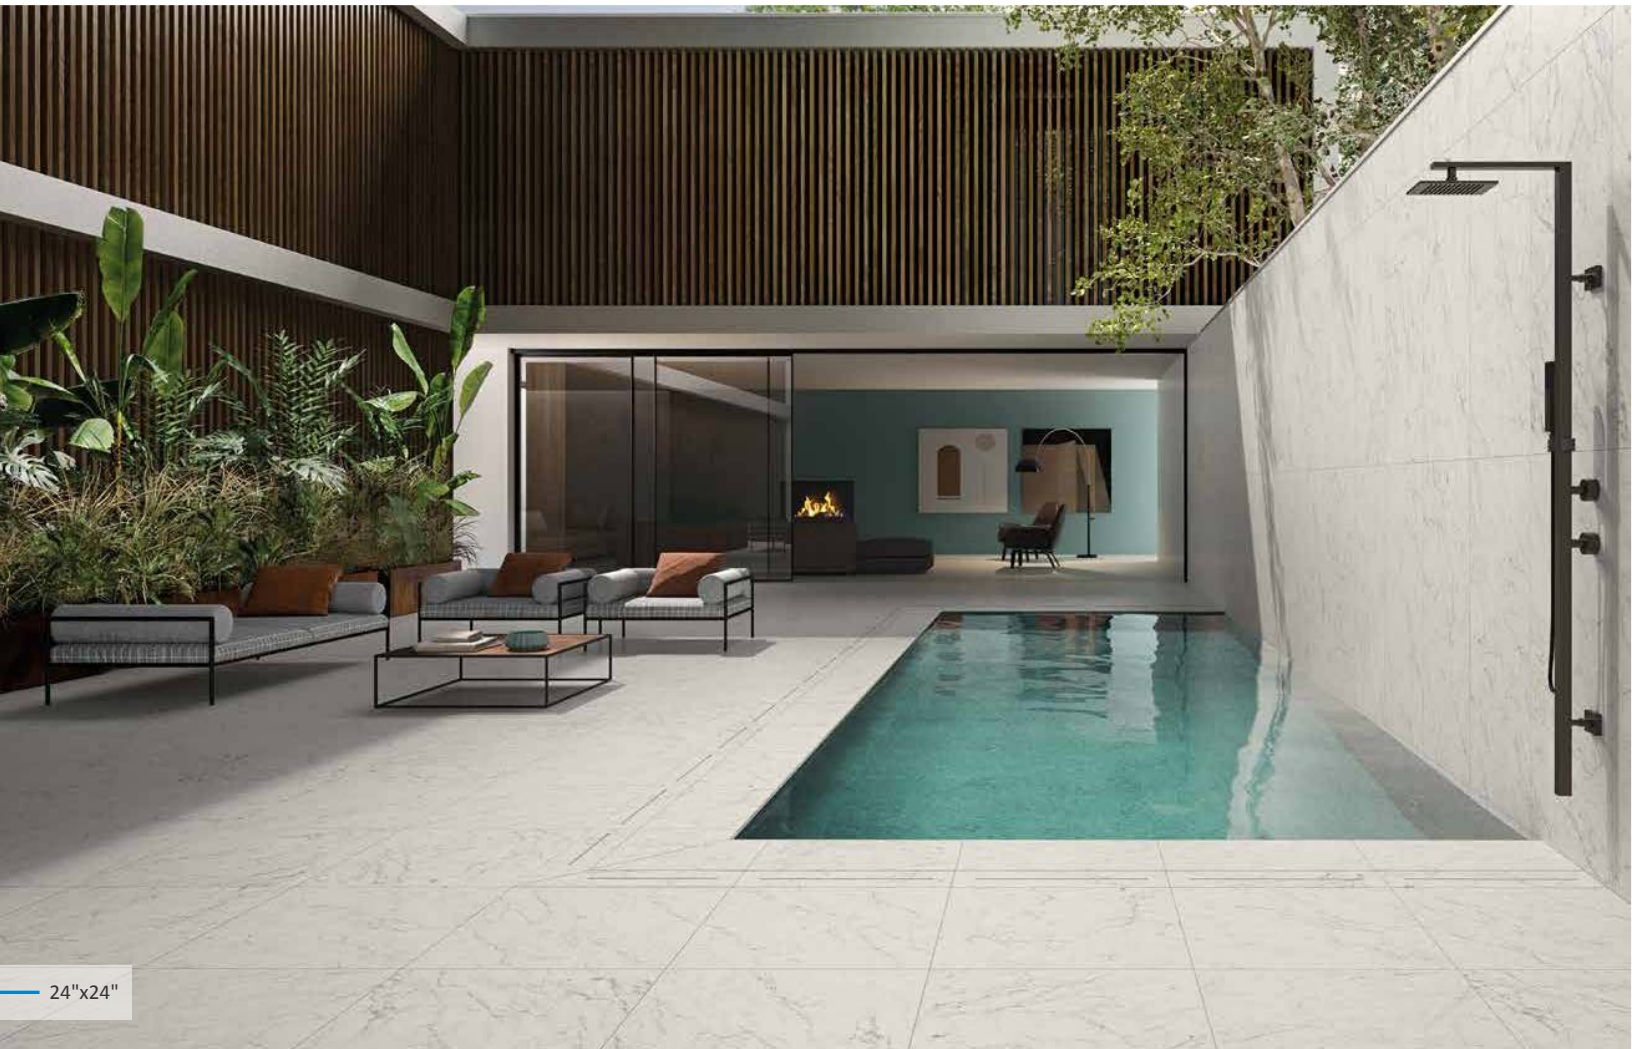

TRIM PIECES:

Beige Grip
12"x24" Step

Beige Grip
12"x24" Pool Coping

Beige Grip
8"x24" Drain

Beige Grip
8"x8" Drain Corner

SHADE VARIATION:

V2
Slight Variation

24"x24"