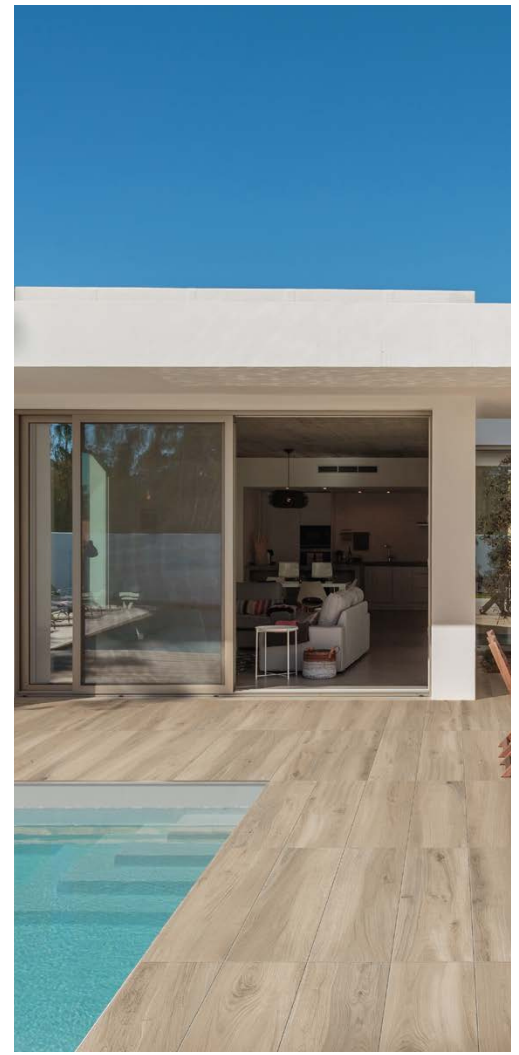

GARDEN STATE TILE

Together We Can Design For Life

2CM PORCELAIN PAVERS

2CM PORCELAIN PAVERS

HIGH STYLE MEETS ADVANCED DURABILITY WITH 2CM PORCELAIN PAVERS FROM GARDEN STATE TILE. FROM WOOD-LOOKS TO NATURAL STONE INSPIRED GRAPHICS, THIS COLLECTION OF OUTDOOR PAVERS FEATURES ALL OF THE TECHNICAL BENEFITS OF HIGH-QUALITY PORCELAIN TILE WITH A 2 CENTIMETER THICKNESS THAT'S CAPABLE OF HANDLING THE ELEMENTS.