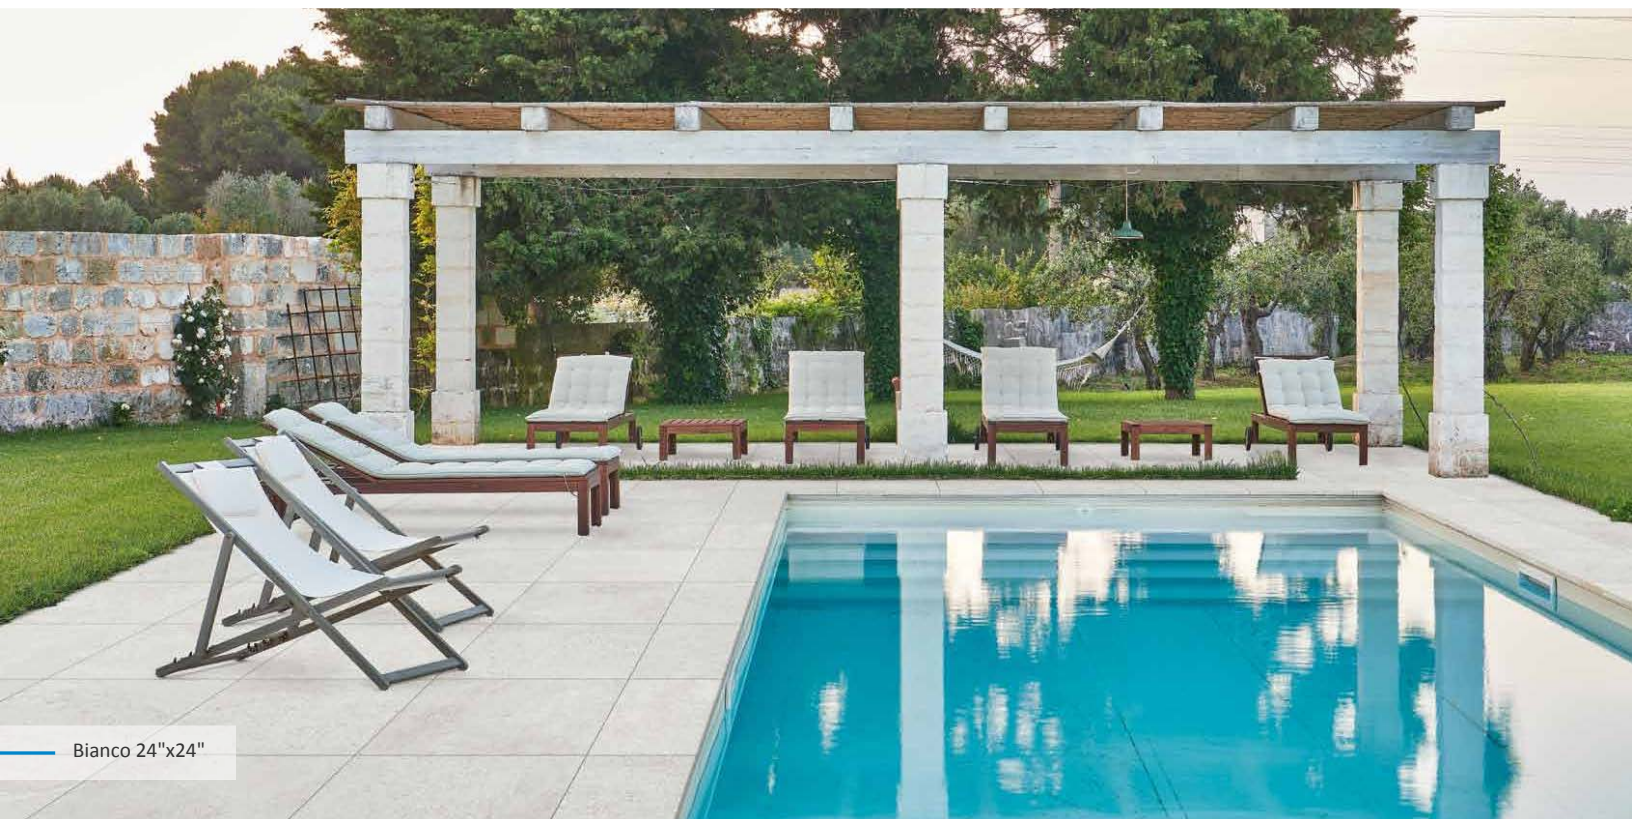

V3

Moderate Variation

MOUNTAIN STONE

GST

Beige 24"x24"

Bianco 24"x24"

MOUNTAIN STONE

FIELD TILES: