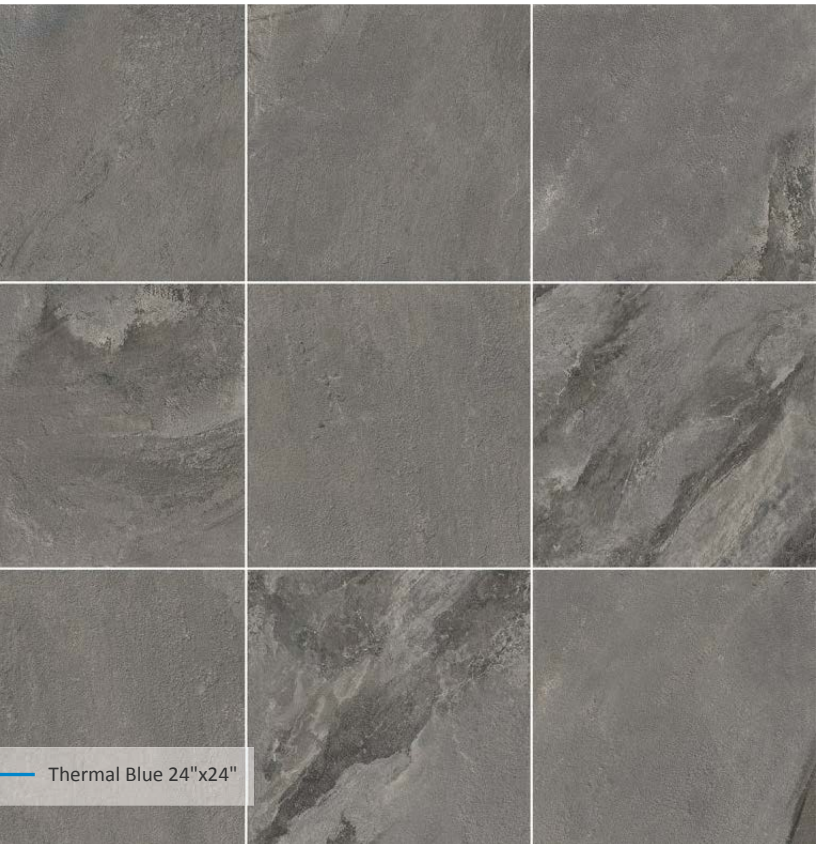

SHADE VARIATION:

V3

Moderate Variation

PENNSYLVANIA

Thermal Blue 24"x24"

Full Range 24"x24"

Full Range 24"x24"

FIELD TILES: