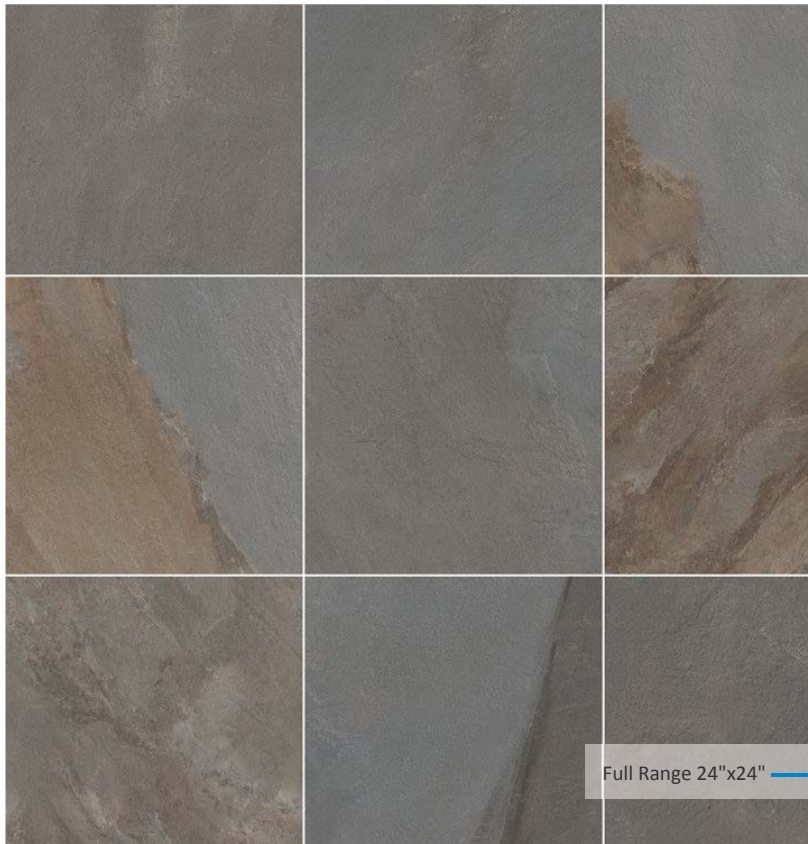

SHADE VARIATION:

V3

Moderate Variation

PENNSYLVANIA

Thermal Blue 24"x24"

Full Range 24"x24"

Full Range 24"x24"

FIELD TILES: