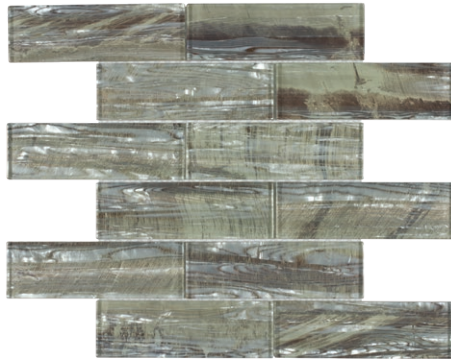

GARDEN STATE TILE

Together We Can Design For Life

GALAXIE

Silk Elements*

Persian Arabesque**

Tuscan Arabesque**

Persian Sun**

Tuscan Sun**

PRODUCT SPECS

Sheet Size: 11.73"x11.58"
Chip Size: 1.5"x6"
Thickness: 8 mm
PCS/Box: 9
SQFT/Box: 8.55
Material: Glass

Sheet Size: 11.75"x11.75"
Chip Size: 2"x6"
Thickness: 8 mm
PCS/Box: 9
SQFT/Box: 8.721
Material: Glass | Metallic

Sheet Size: 10.04"x12.284"
Chip Size: 2"x2"
Thickness: 8 mm
PCS/Box: 10
SQFT/Box: 8.62
Material: Glass | Metallic |
Natural Stone

Sheet Size: 12.599"x12.245"
Chip Size: 1 Round
Thickness: 8 mm
PCS/Box: 10
SQFT/Box: 10.77
Material: Glass | Metallic |
Natural Stone