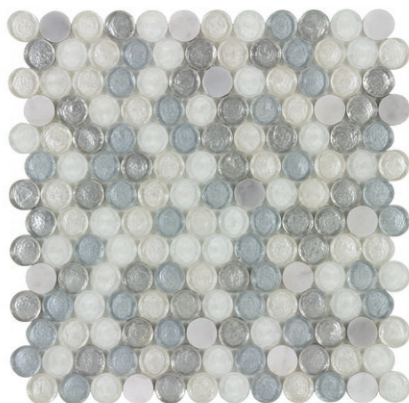

GARDEN STATE TILE

Together We Can Design For Life

GALAXIE

Silk Elements*

Persian Arabesque**

Tuscan Arabesque**

Persian Sun**

Tuscan Sun**

PRODUCT SPECS

Sheet Size: 11.73"x11.58"
Chip Size: 1.5"x6"
Thickness: 8 mm
PCS/Box: 9
SQFT/Box: 8.55
Material: Glass

Sheet Size: 11.75"x11.75"
Chip Size: 2"x6"
Thickness: 8 mm
PCS/Box: 9
SQFT/Box: 8.721
Material: Glass | Metallic

Sheet Size: 10.04"x12.284"
Chip Size: 2"x2"
Thickness: 8 mm
PCS/Box: 10
SQFT/Box: 8.62
Material: Glass | Metallic |
Natural Stone

Sheet Size: 12.599"x12.245"
Chip Size: 1 Round
Thickness: 8 mm
PCS/Box: 10
SQFT/Box: 10.77
Material: Glass | Metallic |
Natural Stone

*Silk Elements - Exterior Wall

**Persian Arabesque, Tuscan Arabesque, Persian Sun, Tuscan Sun - Interior Floor - Light Traffic Only

OUR SHOWROOMS

NEW JERSEY

Dover
Princeton
Roselle Park
Wall
West Berlin

PENNSYLVANIA