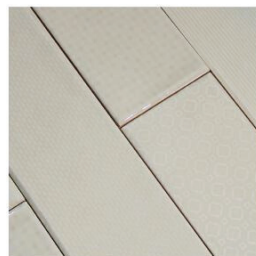

3"x12" Glossy Mixed Deco*
6mm Thickness

Trim

5/8" x 12" Jolly

Shade Variation

V2

Slight Variation

Colors

Chalk White

Hush Cream

Foggy Morning

Greige

Wet Concrete

Chalk White Mix Deco
*Random mix of 5 prints in each carton

Hush Cream Mix Deco
*Random mix of 5 prints in each carton

Foggy Morning Mix Deco
*Random mix of 5 prints in each carton