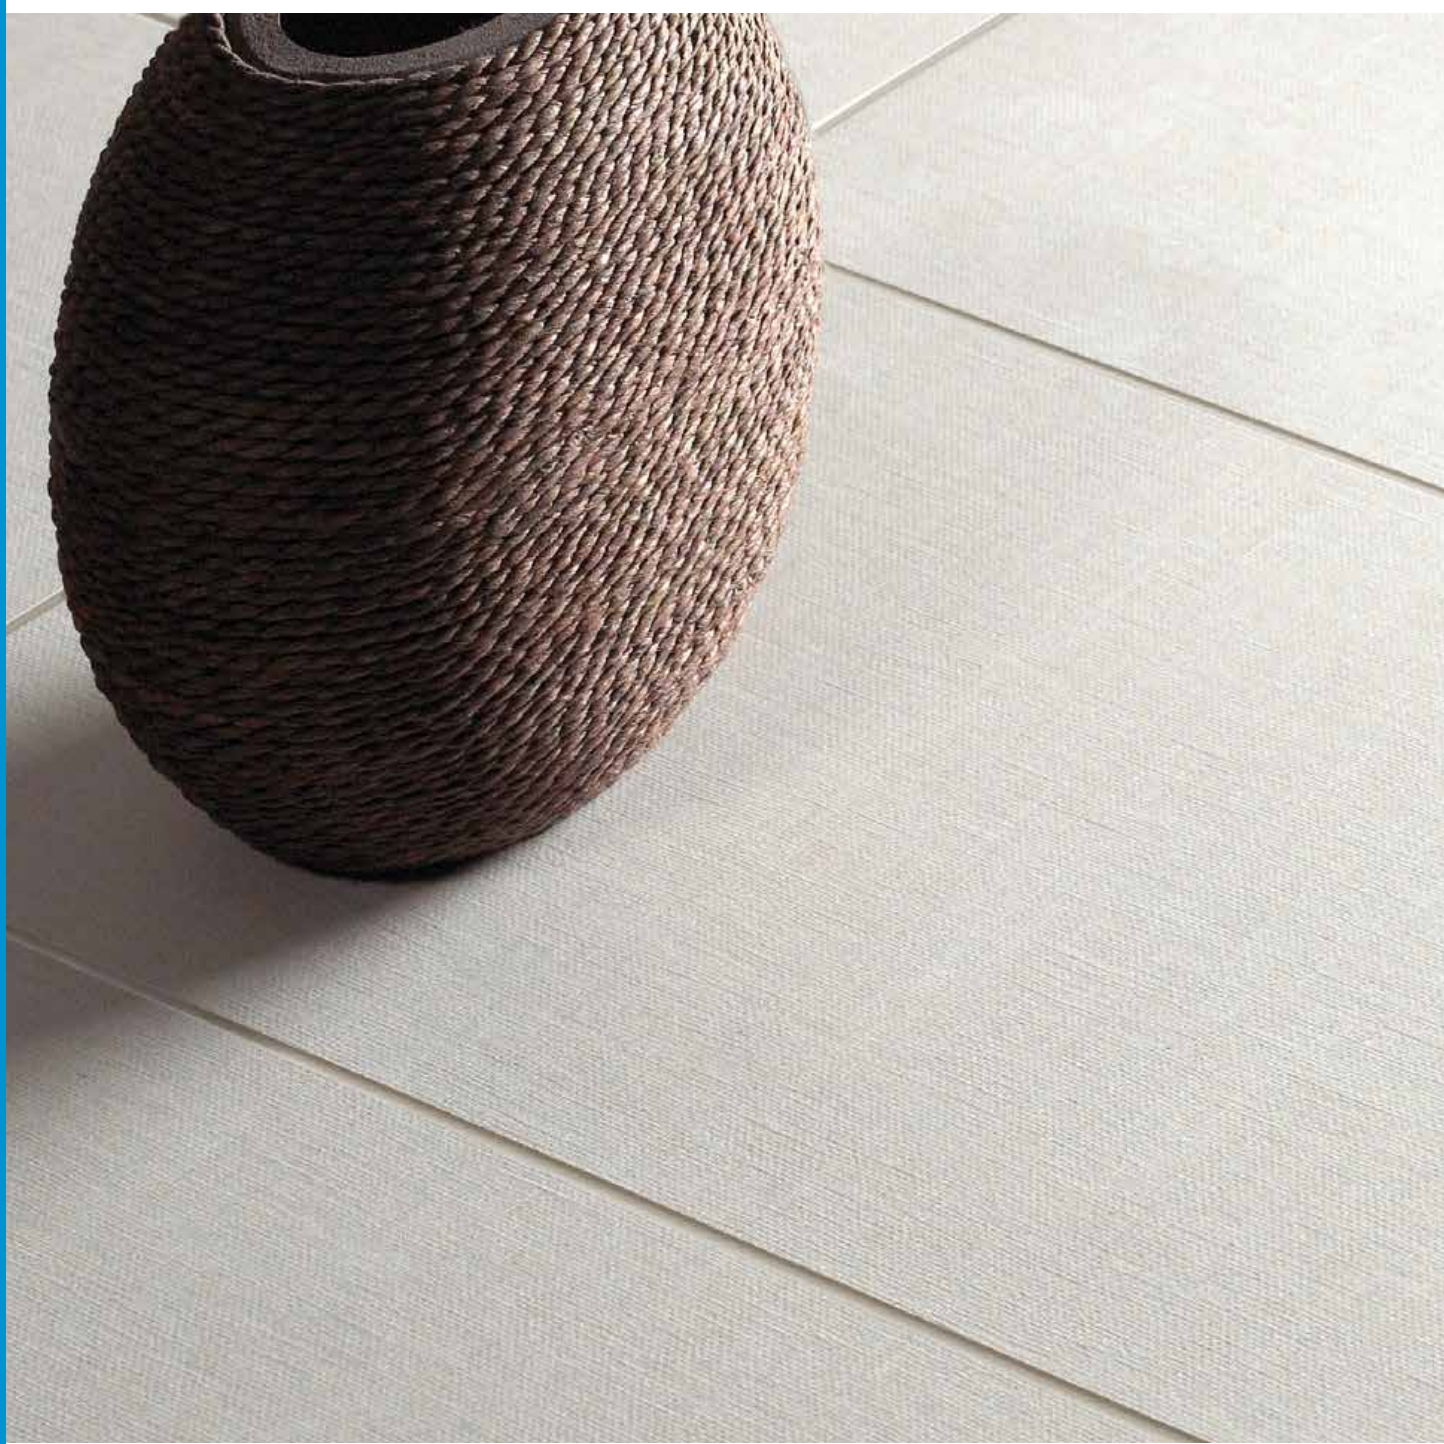

GARDEN STATE TILE

Together We Can Design For Life

THREAD

S U N G L O W

12" x 24"
RECTIFIED

3" x 12" BULLNOSE

3" x 12"

DYNAMIC **HD** IMAGING®

HIGH DEFINITION INKJET PORCELAIN

EVENING SUNSET

PEARL ESSENCE

S N O W C R E S T

12" x 24"
RECTIFIED

3" x 12" BULLNOSE

DYNAMIC **HD** IMAGING®

HIGH DEFINITION INKJET PORCELAIN

THREAD features a unique and unmistakable linen texture not found in other manufactured products. Running your hands over the surface, you understand that your eyes are not deceiving you – the tile truly does have the “THREAD” of the world’s nest textured linen. Created using Mediterranea’s unique Dynamic HD Imaging® design process, THREAD features classic colors and subtle design elements to make it ideal for use in any distinctive installation. THREAD is available in five refined colors suited for the most elegant settings – Evening Sunset (olive), Summer Breeze (taupe), Snow Crest (white), Sun Glow (beige) and Pearl Essence (grey).

THREAD is manufactured in 12” x 24” and 3” x 12” formats designed to satisfy the latest design trends. Bullnose in a 3” x 12” size is also available to round out the collection. THREAD is truly a series for all the senses – a tile that needs to be both seen – and touched - to be appreciated.