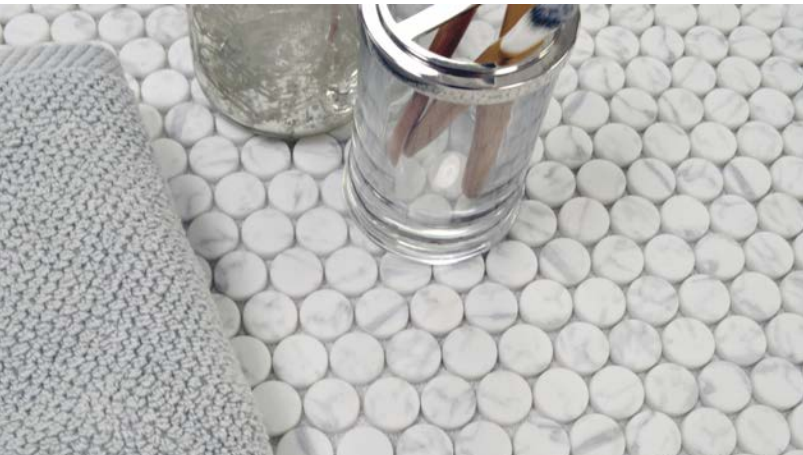

GSG

ENAMELED GLASS

GST

Glass Mosaics

GST

Enameled Glass Tile

Mesh Mounted Mosaics

Bianco Carrara
Fan

Bianco Carrara
Hex

Bianco Carrara
Pennyround

Bianco Carrara
Mini Picket

Bianco Carrara
Pebble

Bianco Carrara
Petal

Bianco Carrara Iridescent
Petal

Blue Iridescent
Petal

Dark Iridescent
Petal