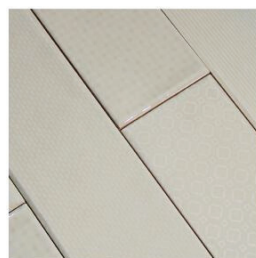

Greige Mix Deco
*Random mix of 5 prints in each carton