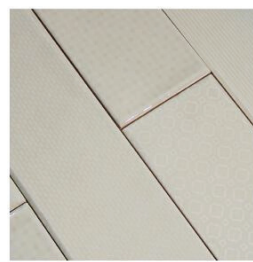

3"x12" Glossy Mixed Deco*
6mm Thickness

Trim

5/8" x 12" Jolly

Shade Variation

V2

Slight Variation

Colors

Chalk White

Hush Cream

Greige

Chalk White Mix Deco
*Random mix of 5 prints in each carton

Hush Cream Mix Deco
*Random mix of 5 prints in each carton

Greige Mix Deco
*Random mix of 5 prints in each carton

TECHNICAL DATA

COLOR	Chalk White	SHADE VARIATION	V2
SIZE	3" x 12" Rectangle	FINISH	Glossy
THICKNESS	6mm	SHAPE	Rectangle
MATERIAL	Ceramic Wall	COLLECTION	Caress

OUR SHOWROOMS

NEW JERSEY

Dover
Princeton
Roselle Park
Wall
West Berlin
Wyckoff