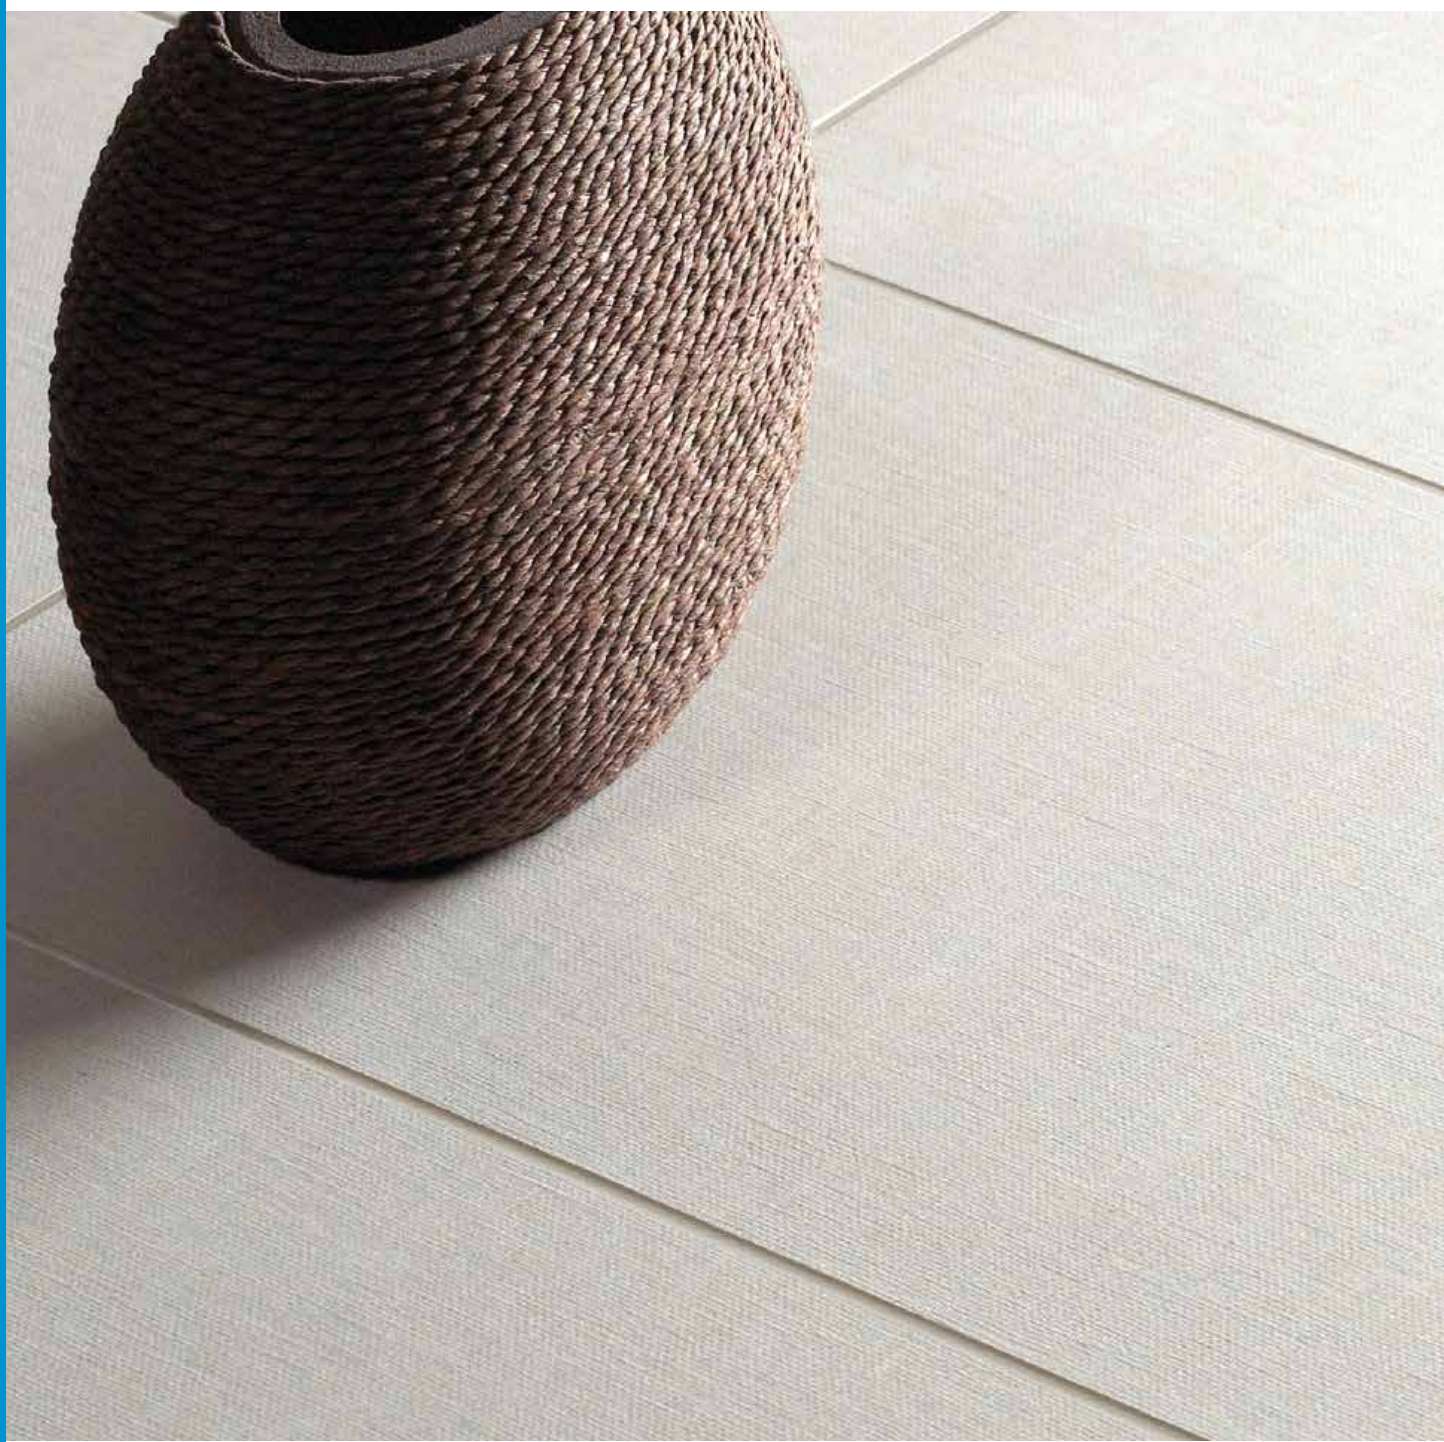

GARDEN STATE TILE

Together We Can Design For Life

THREAD

S U N G L O W

12" x 24"
RECTIFIED

3" x 12" BULLNOSE

3" x 12"

DYNAMIC **HD** IMAGING®

HIGH DEFINITION INKJET PORCELAIN

EVENING SUNSET

PEARL ESSENCE

S N O W C R E S T

12" x 24"
RECTIFIED

3" x 12" BULLNOSE

3" x 12"

DYNAMIC **HD** IMAGING®

THREAD features a unique and unmistakable linen texture not found in other manufactured products. Running your hands over the surface, you understand that your eyes are not deceiving you – the tile truly does have the “THREAD” of the world’s nest textured linen. Created using Mediterranea’s unique Dynamic HD Imaging® design process, THREAD features classic colors and subtle design elements to make it ideal for use in any distinctive installation. THREAD is available in five refined colors suited for the most elegant settings – Evening Sunset (olive), Summer Breeze (taupe), Snow Crest (white), Sun Glow (beige) and Pearl Essence (grey).

THREAD is manufactured in 12” x 24” and 3” x 12” formats designed to satisfy the latest design trends. Bullnose in a 3” x 12” size is also available to round out the collection. THREAD is truly a series for all the senses – a tile that needs to be both seen – and touched - to be appreciated.