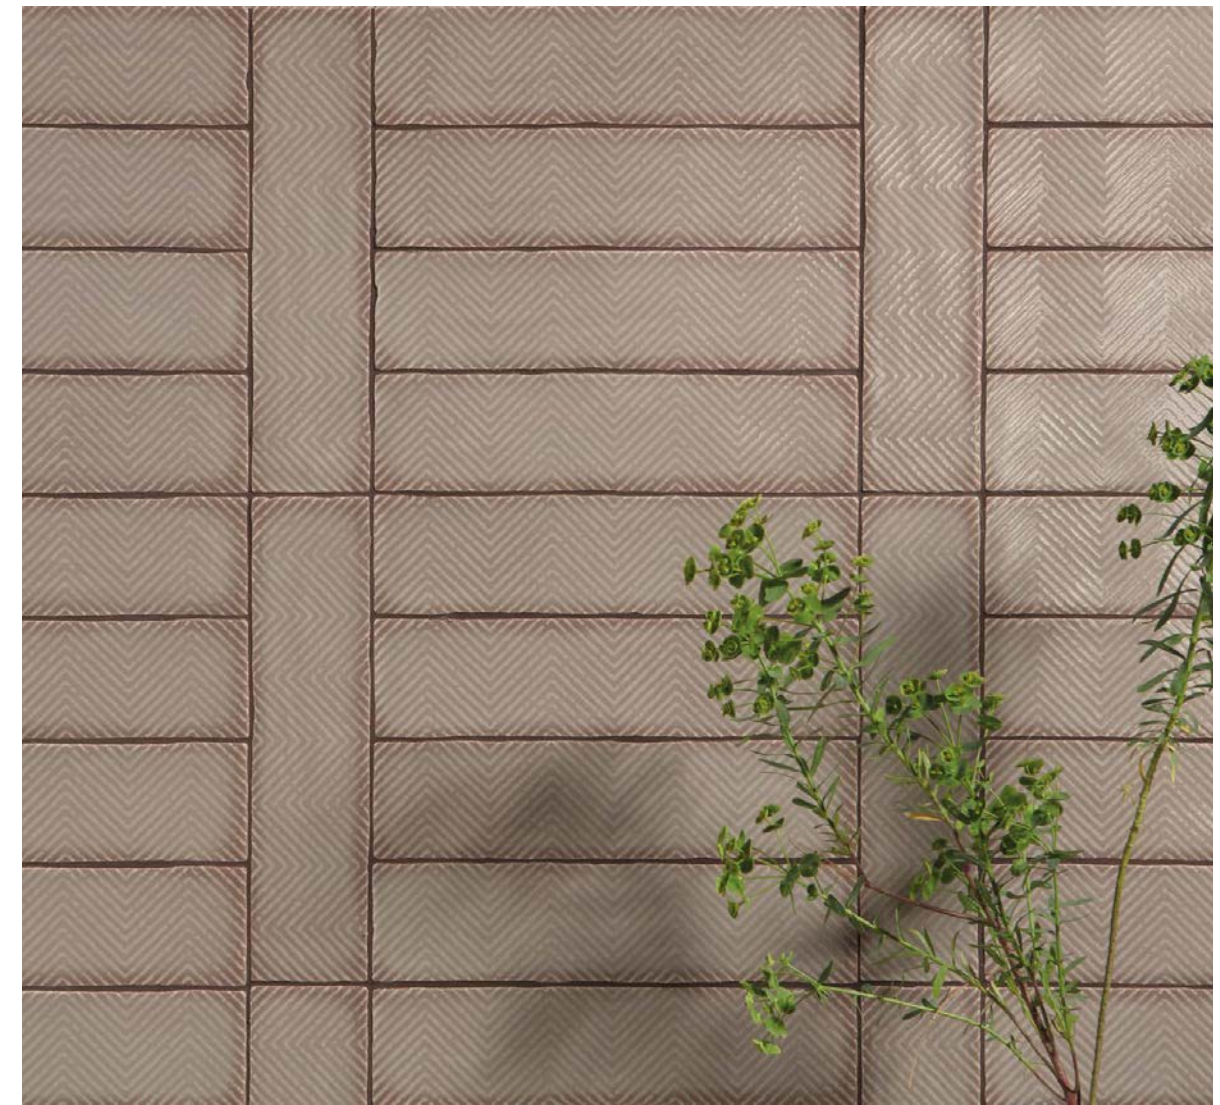

GARDEN STATE TILE
Together We Can Design For Life

GSW

CALIFORNIA

CALIFORNIA

3x12 Field

3x12 Highland Deco

A wall tile collection in a 3x12 brick format, with a handcrafted appearance and the characteristic shine of classic glazed tiles. The models in this collection feature an engraved geometrical pattern. California can be used in living spaces of all kinds.

HIGHLAND DECO DENIM

HIGHLAND DECO TAUPE

HIGHLAND DECO MOONLIGHT

CALIFORNIA

3x12 Field
3x12 Highland Deco

HIGHLAND DECO

HIGHLAND DECO WHITE
(7,5x30 cm) (2 15/16 x 11 13/16")

HIGHLAND DECO TAUPE
(7,5x30 cm) (2 15/16 x 11 13/16")

HIGHLAND DECO MOONLIGHT
(7,5x30 cm) (2 15/16 x 11 13/16")

HIGHLAND DECO GREEN
(7,5x30 cm) (2 15/16 x 11 13/16")

HIGHLAND DECO DENIM
(7,5x30 cm) (2 15/16 x 11 13/16")

CALIFORNIA

field tile

CALIFORNIA WHITE
(7,5x30 cm) (2 15/16 x 11 13/16")

CALIFORNIA TAUPE
(7,5x30 cm) (2 15/16 x 11 13/16")

CALIFORNIA MOONLIGHT
(7,5x30 cm) (2 15/16 x 11 13/16")

CALIFORNIA GREEN
(7,5x30 cm) (2 15/16 x 11 13/16")

CALIFORNIA DENIM
(7,5x30 cm) (2 15/16 x 11 13/16")