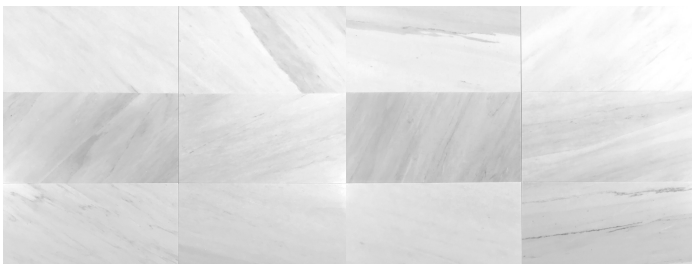

2x2
Honed Only

Pencil Liner
Honed & Polished

Colors

*Please check current lots before placing your order. Natural stone is a product of nature and veining, shading, and fissures are inherent characteristics.