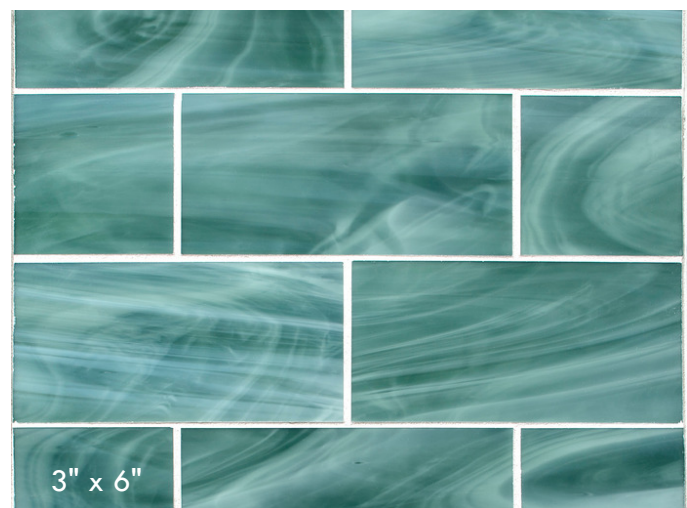

3/4" x 3" Offset Mosaic

3/4" x 3" Double Herringbone

3" x 6"

3/4" x 3" Offset Mosaic

3/4" x 3" Double Herringbone

3" x 6"

PACIFIC RETREAT

SUMMER STORM

3/4" x 3" Offset Mosaic

3/4" x 3" Double Herringbone

3" x 6"

3/4" x 3" Offset Mosaic

3/4" x 3" Double Herringbone

3" x 6"

SERENE SPA

3/4" x 3" Offset Mosaic

3/4" x 3" Double Herringbone

3" x 6"

WINTER STORM

SANCTUARY GLASS

Sanctuary is an artistic blend of organic colors blended together in a versatile collection of art glass tile. There are 6 colors and 3 patterns to choose from.