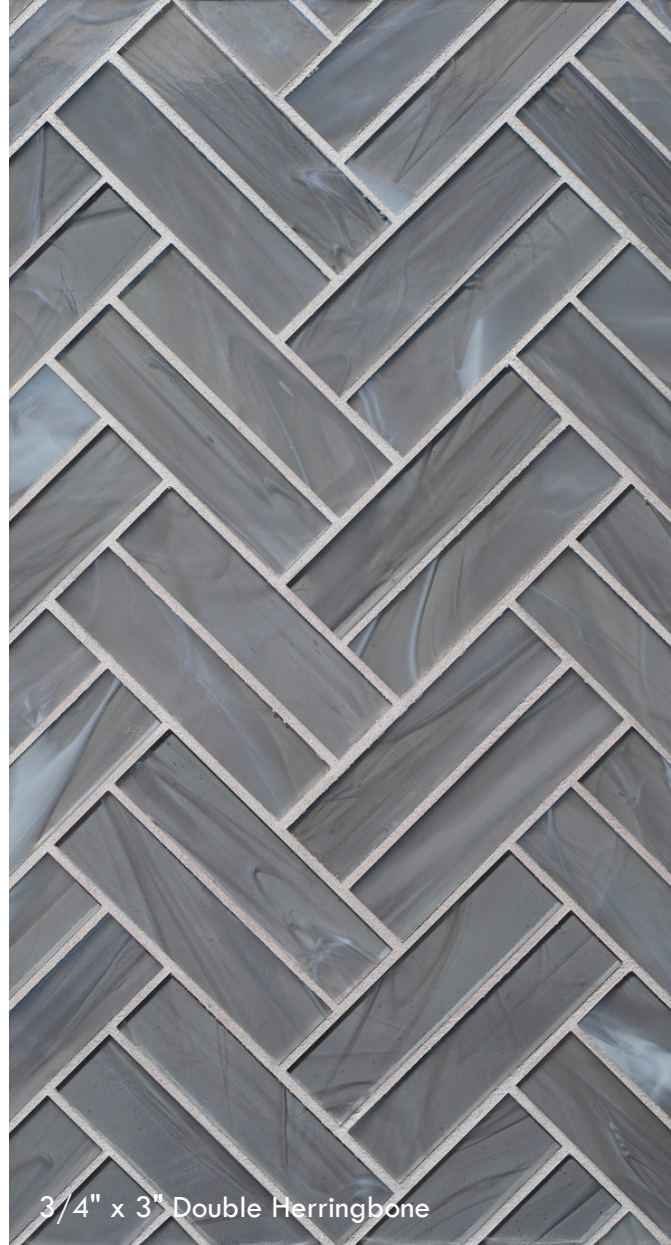

3/4" x 3" Offset Mosaic

3/4" x 3" Double Herringbone

3" x 6"

3/4" x 3" Offset Mosaic

3/4" x 3" Double Herringbone

3" x 6"

SERENE SPA

3/4" x 3" Offset Mosaic

3/4" x 3" Double Herringbone

3" x 6"

WINTER STORM

SANCTUARY GLASS

Sanctuary is an artistic blend of organic colors blended together in a versatile collection of art glass tile. There are 6 colors and 3 patterns to choose from.